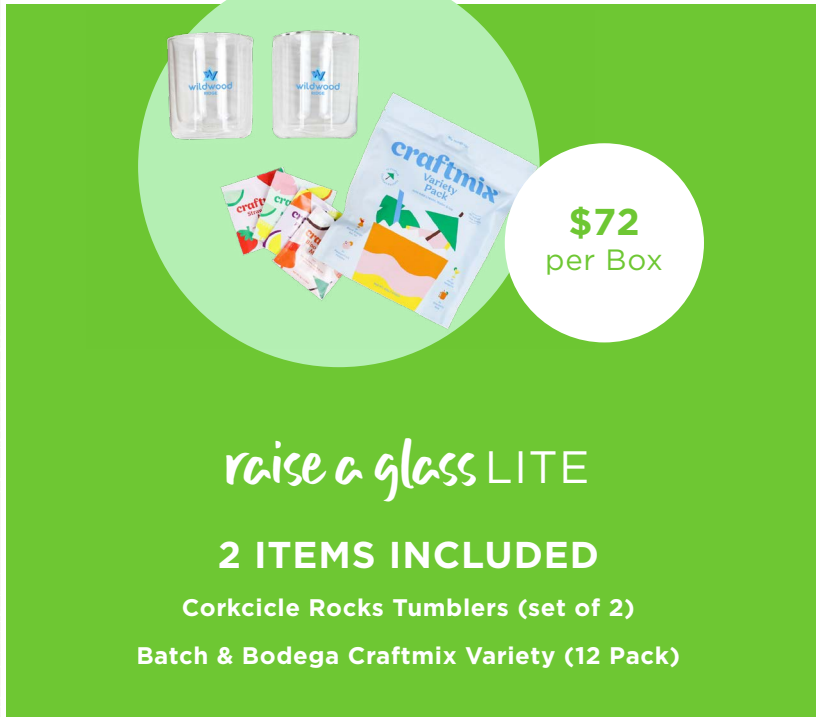

raise a glass MERCHBOX

We've created the ultimate cocktail kit to help your team unwind, complete with a S'well cocktail shaker set, stainless steel ice cubes, glasses, wooden coasters, and beverage mixers. Whether you're organizing a virtual team happy hour, or enjoying a cocktail on your own time, this MerchBox sets you up for success. Just add your favorite ingredients, and you are ready to raise a glass to your brand. Cheers!

5 ITEMS INCLUDED

S'well Dipped Metallic 18 oz Shaker Set

Corkcicle Clear Rocks Glass Set (2)

Batch & Bodega Craftmix Variety (12 Pack)

HIT Silver Stainless Steel Ice Cubes in Clear Case

Woodchuck USA Cedar Set of 4 Wood Coaster Set

QTY	60	108	156
PRICE PER BOX*	\$162	\$155	\$152

MINIMUM: 60 MerchBoxes

*Batch & Bodega Craftmix Variety must be ordered in increments of 12

CUSTOMIZE TO YOUR BUDGET

Have a budget you're trying to stay within? Contact us, and we can create more options to hit a variety of budgets while WOWing your recipients. Inventory availability subject to change, but our team will work with you to find a replacement!

\$162
per Box

\$72
per Box

raise a glass LITE

2 ITEMS INCLUDED

Corkcicle Rocks Tumblers (set of 2)

Batch & Bodega Craftmix Variety (12 Pack)

QTY	60	108	156
PRICE PER BOX*	\$72	\$68	\$66

SHIPPING MADE EASY