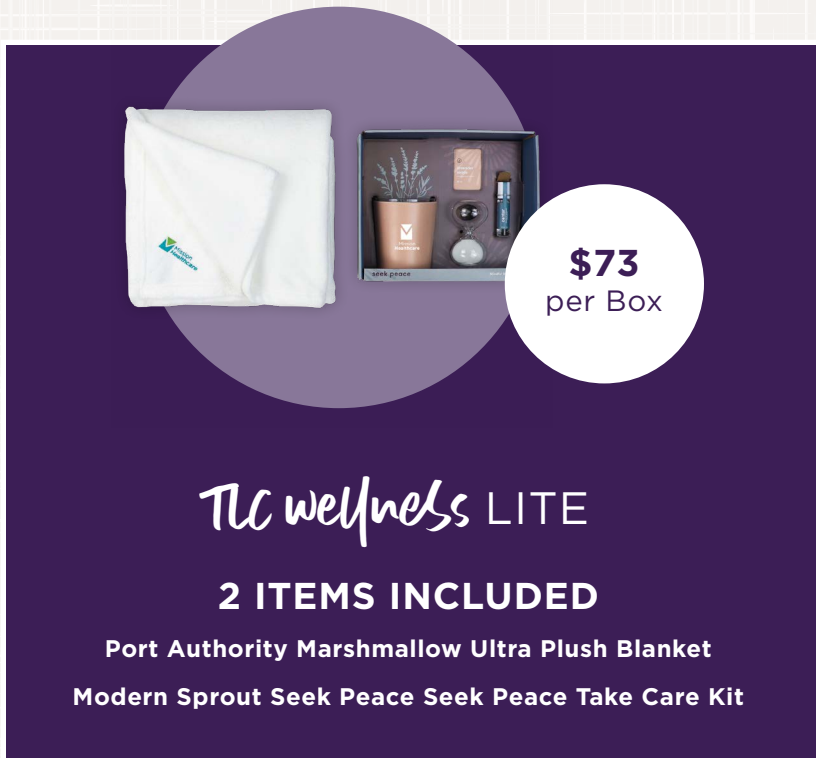

TLC wellness MERCHBOX

We're taking the classic care package to the next level with the TLC MerchBox. Clear your mind with a journal and lavender care kit, and find relaxation with a plush blanket. Sip on your favorite beverage in a custom mug, and display your favorite messages on a letterboard. This MerchBox will have you and your recipients feeling rested and encouraged!

5 ITEMS INCLUDED

Modern Sprout Seek Peace Seek Peace Take Care Kit

Port Authority Marshmallow Ultra Plush Blanket

MiiR Powder Vacuum Insulated 12 oz Camp Cup

SnugZ Cipher Wood Frame with Plastic Letter Board

Moleskine Steel Blue Passion Journal - Book

QTY	50	100	250
PRICE PER BOX*	$152	$144	$137

MINIMUM: 50 MerchBoxes

CUSTOMIZE TO YOUR BUDGET

Have a budget you're trying to stay within? Contact us, and we can create more options to hit a variety of budgets while WOWing your recipients. Inventory availability subject to change, but our team will work with you to find a replacement!

TLC wellness LITE

2 ITEMS INCLUDED

Port Authority Marshmallow Ultra Plush Blanket
Modern Sprout Seek Peace Seek Peace Take Care Kit

QTY	50	100	250
PRICE PER BOX*	$73	$69	$65

SHIPPING MADE EASY

We've got you covered from beginning to end! Just give us a list of names and addresses, and we'll assemble and ship these MerchBoxes to each of your individual recipients' doorsteps. Have international addresses? No problem! Please contact us for a customized quote.

GET IN TOUCH

Interested?

1.855.214.8305 | SALES@MERCHOLOGY.COM

MERCHOLOGY
YOUR LOGO + BRANDS YOU LOVE