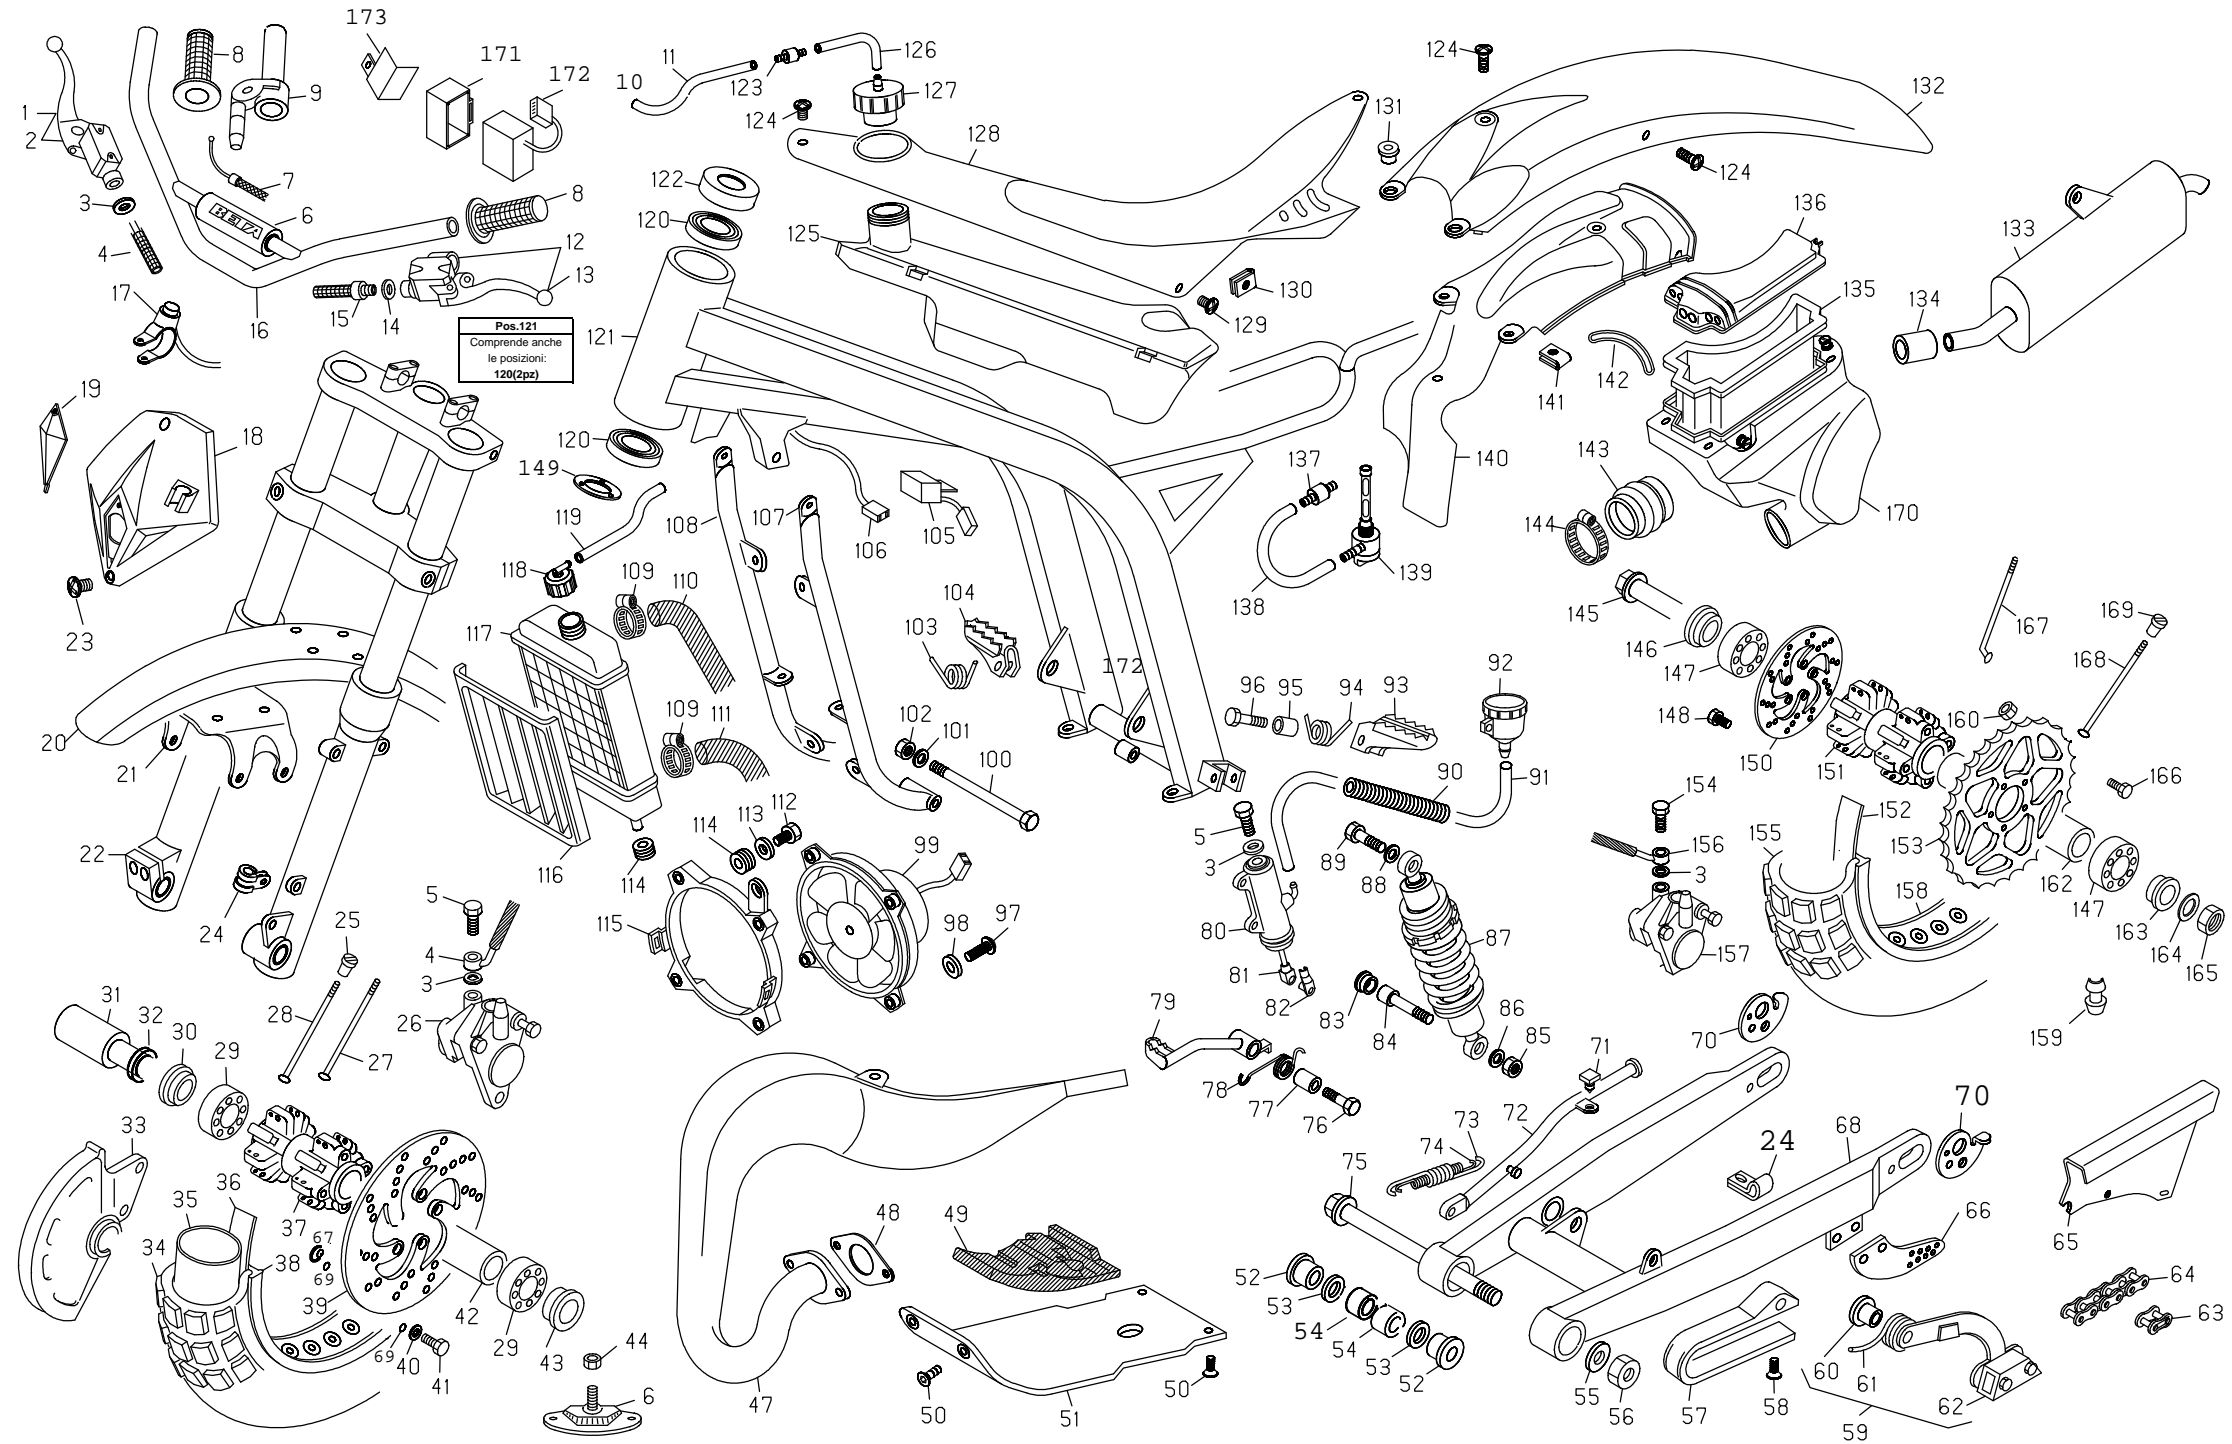

moped EVO 80cc 2013

From frame number : ZD3BT0100C0200485

cod.004802080 000 04/04/2013

tav. 01

POS.	NUMER	DESCRIPTION
1	21-27101	FRONT BRAKE LEVER ONLY
2	21-02052	FRONT BRAKE LEVER
3	16-50510	COPPER WASHER 10X15X1
4	29-09114	FRONT BRAKE HOSE
5	11-65040	SPEC. BOLT BRAKE TUBE
6	16-23593-0-57	HEADLEBAR RUBBER
7	29-21977-0-52	THROTTLE CABLE
8	22-18531	GRIPS
9	12-55091	THROTTLE CABLE ONLY
10	28-98600	BREATHER PIPE BRACKET
11	29-15811	TUBE 5X9
12	21-02421	CLUTCH LEVER
13	21-27081	CLUTCH LEVER ONLY
14	16-50510	COPPER WASHER
15	004350200 000	CLUTCH TRANSMISSION
16	22-20466	HANDLEBAR
17	18-84988	SWITCH
18	004430098 059	HEADLEBAR MASK ASSY
19	1501823 159	COVER, HEADLIGHT
20	004430048 059	FRONT FENDER
21	28-98277	FRONT FENDER BRACKET
22	15-08135	FRONT FORK
23	31-22570	SCREW 3X12
24	15-14655	CLAMP
25	012410020 000	NIPPLES
26	25-03042	FRONT BRAKE PLIERS
27	27-24192	FRONT SPOKE 3X254
28	27-24193	FRONT SPOKE 3X256
29	12-98010	BALL BEARING 20.40.12
30	13-85764	WHEEL HUB RH SPACER
31	25-56813	FRONT WHEEL AXLE
32	27-73620	WASHER
33	12-88265-1-59	DISK BRAKE COVER SPACER
34	12-79400	TIRE 2,75 X 21
35	12-16410	TUBE 2,75X21
36	15-38200	FLAP 21X25
37	22-07194-0-57	FRONT HUB
38	012410010 000	FRONT RIM 21
39	13-39279	FRONT BRAKE DISK
40	27-57510	WASHER
41	11-49513	BOLT 6X25
42	13-62703	WHEEL HUB INNER SPACER
43	13-85764	WHEEL HUB LH SPACER
44	13-17120	NUT
45		
46	15-17500	TIRE FASTENER
47	22-03344	MUFFLER
48	16-80321	COPPER
49	16-23342	BUMPER RUBBER
50	31-63930	SCREW 8X20
51	12-32172	BUMPER
52	13-49201	SPACER
53	10-41195	DUST COVER RING
54	11-22850	BUSH 20X26X12
55	27-55600	WASHER

POS.	NUMER	DESCRIPTION
56	13-21150	NUT
57	29-10093-0-52	SLIDING BLOCK
58	31-30500	SCREW 6X12
59	25-25970	SLIDING BLOCK ASSY
60	13-46314	SPACER
61	22-81111	SPRING
62	16-22500	RUBBER SLIDING BLOCK
63	22-11180	CONNECTION LINK
64	12-08050	CHAIN
65	12-84771-0-52	CHAINGUARD
66	25-98955	SPROCKET PROTECTION
67	13-62251	SPACER
68	15-49634-0-59	SWINGING ARM
69	22-31980	CUP SPRING
70	29-11860	CHAIN ADJUSTER
71	16-29490	RUBBER STAND
72	12-39972	STAND
73	22-47022	STAND SPRING
74	22-47019	STAND SPRING
75	25-55725	S/ARM SPINDLE
76	11-55450	BOLT 8X30
77	11-31031	SINTERED BUSH
78	22-80510	SPRING BRAKE LEVER
79	25-28096	BRAKE LEVER
80	25-91188	REAR BRAKE PUMP
81	10-84020	REAR BRAKE ROD
82	28-93130	BREAKE ROD LOCKING PLATE
83	004330010 000	RUBBER PLUG
84	31-65510	SCREW 10X55
85	13-19010	NUT
86	27-54000	WASHER
87	10-03725	SHOCK ABSORBER
88	27-54000	SELF-BLOCKING NUT
89	11-63000	BOLT 10X50
90	22-55535	SPRING
91	29-15810	TUBE 5X9
92	28-05100	BREKE OIL TANK
93	25-32530	LH FOOTREST
94	22-62020	LH FOOTREST SPRING
95	13-46530	SPACER
96	11-55700	BOLT 8X45
97	31-27510	SCREW 4X20
98	27-34500	WASHER
99	14-01040	ELECTRIC FAN
100	11-57990	BOLT 8X180
101	27-49500	WASHER 8X18
102	13-17020	NUT 8 SELF BLOCKING
103	22-62010	FOOTREST SPRING
104	25-32520	RH FOOTREST
105	27-28092	REGULATOR
106	18-01851	ELECTRIC EQUIPMENT
107	29-11564-0-50	LH CONNECTING FRAME ROD
108	29-11563-0-50	RH CONNECTING FRAME ROD
109	15-15230	CLAMP 14-24
110	29-15736	RADIATOR PIPE