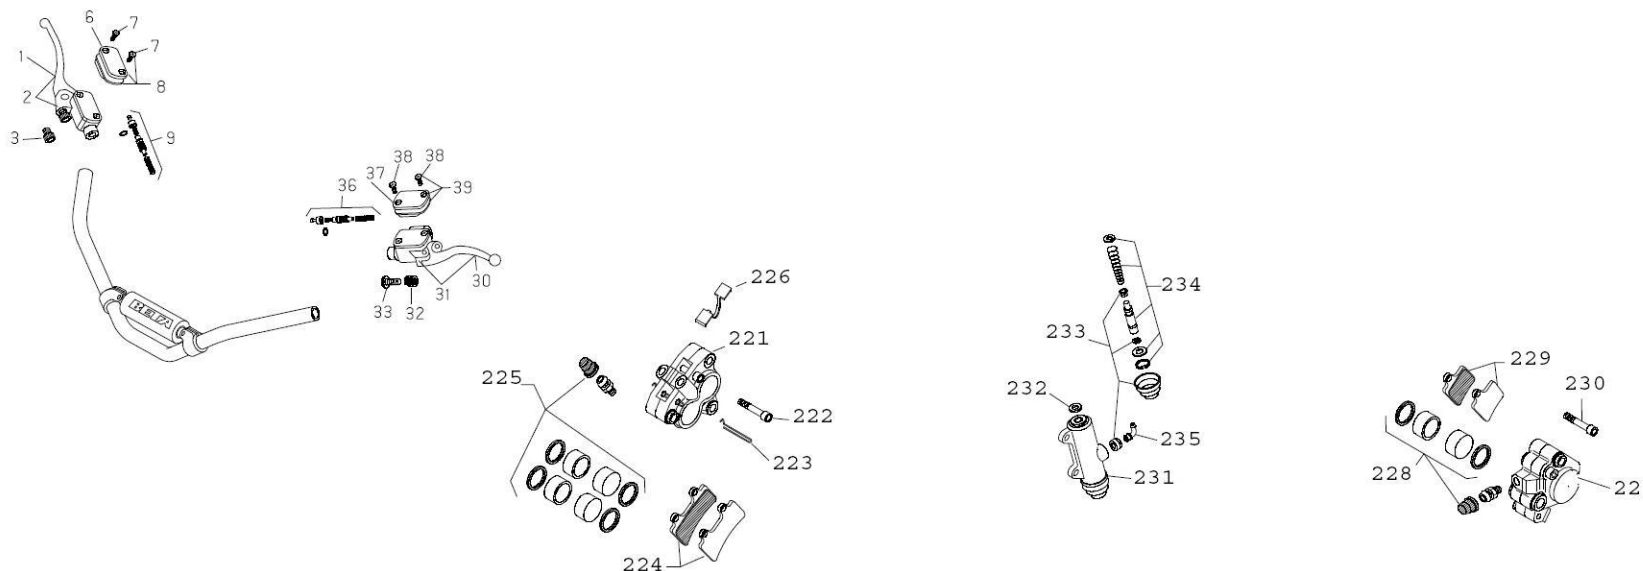

Pos	Number	Description	Pos	Number	Description
1	21-27101	Front brake lever only	221	25-03042	Brake pliers
2	21-02052	Front brake lever	222	11-70520	Special bolt
3	31-96806	Front brake lever screw	223	22-32205	Brake pads spring for pliers
6	12-68105	Oil tank cover	224	25-25352	Brake pads
7	31-23400-0-52	Screw	225	20-02713	Piston e oil seal for pliers
8	20-05072	Oil seal cover for pump	226	25-98913	Brake pliers protection pads
9	20-05081	Piston kit for pump	227	25-03068	Pliers front brake
30	21-27081	Clutch lever only	228	20-02722	Piston e oil seal for pliers
31	21-02421	Clutch lever	229	25-25373	Brake pads
32	22-38700	lever adjuster spring	230	11-70520	Special bolt
33	31-88600	lever adjuster screw	231	25-91188	Rear brake pump
36	20-05081	Piston kit for pump	232	16-50510	Gasket 10x15x1 copper
37	12-68105	Oil tank cover	233	20-08262	Kit (spare-parte)brake pump
38	31-23400-0-52	Screw	234	20-08257	Pump piston assy
39	20-05072	Oil seal cover for pump	235	27-23424	Rear pump 90°raccord