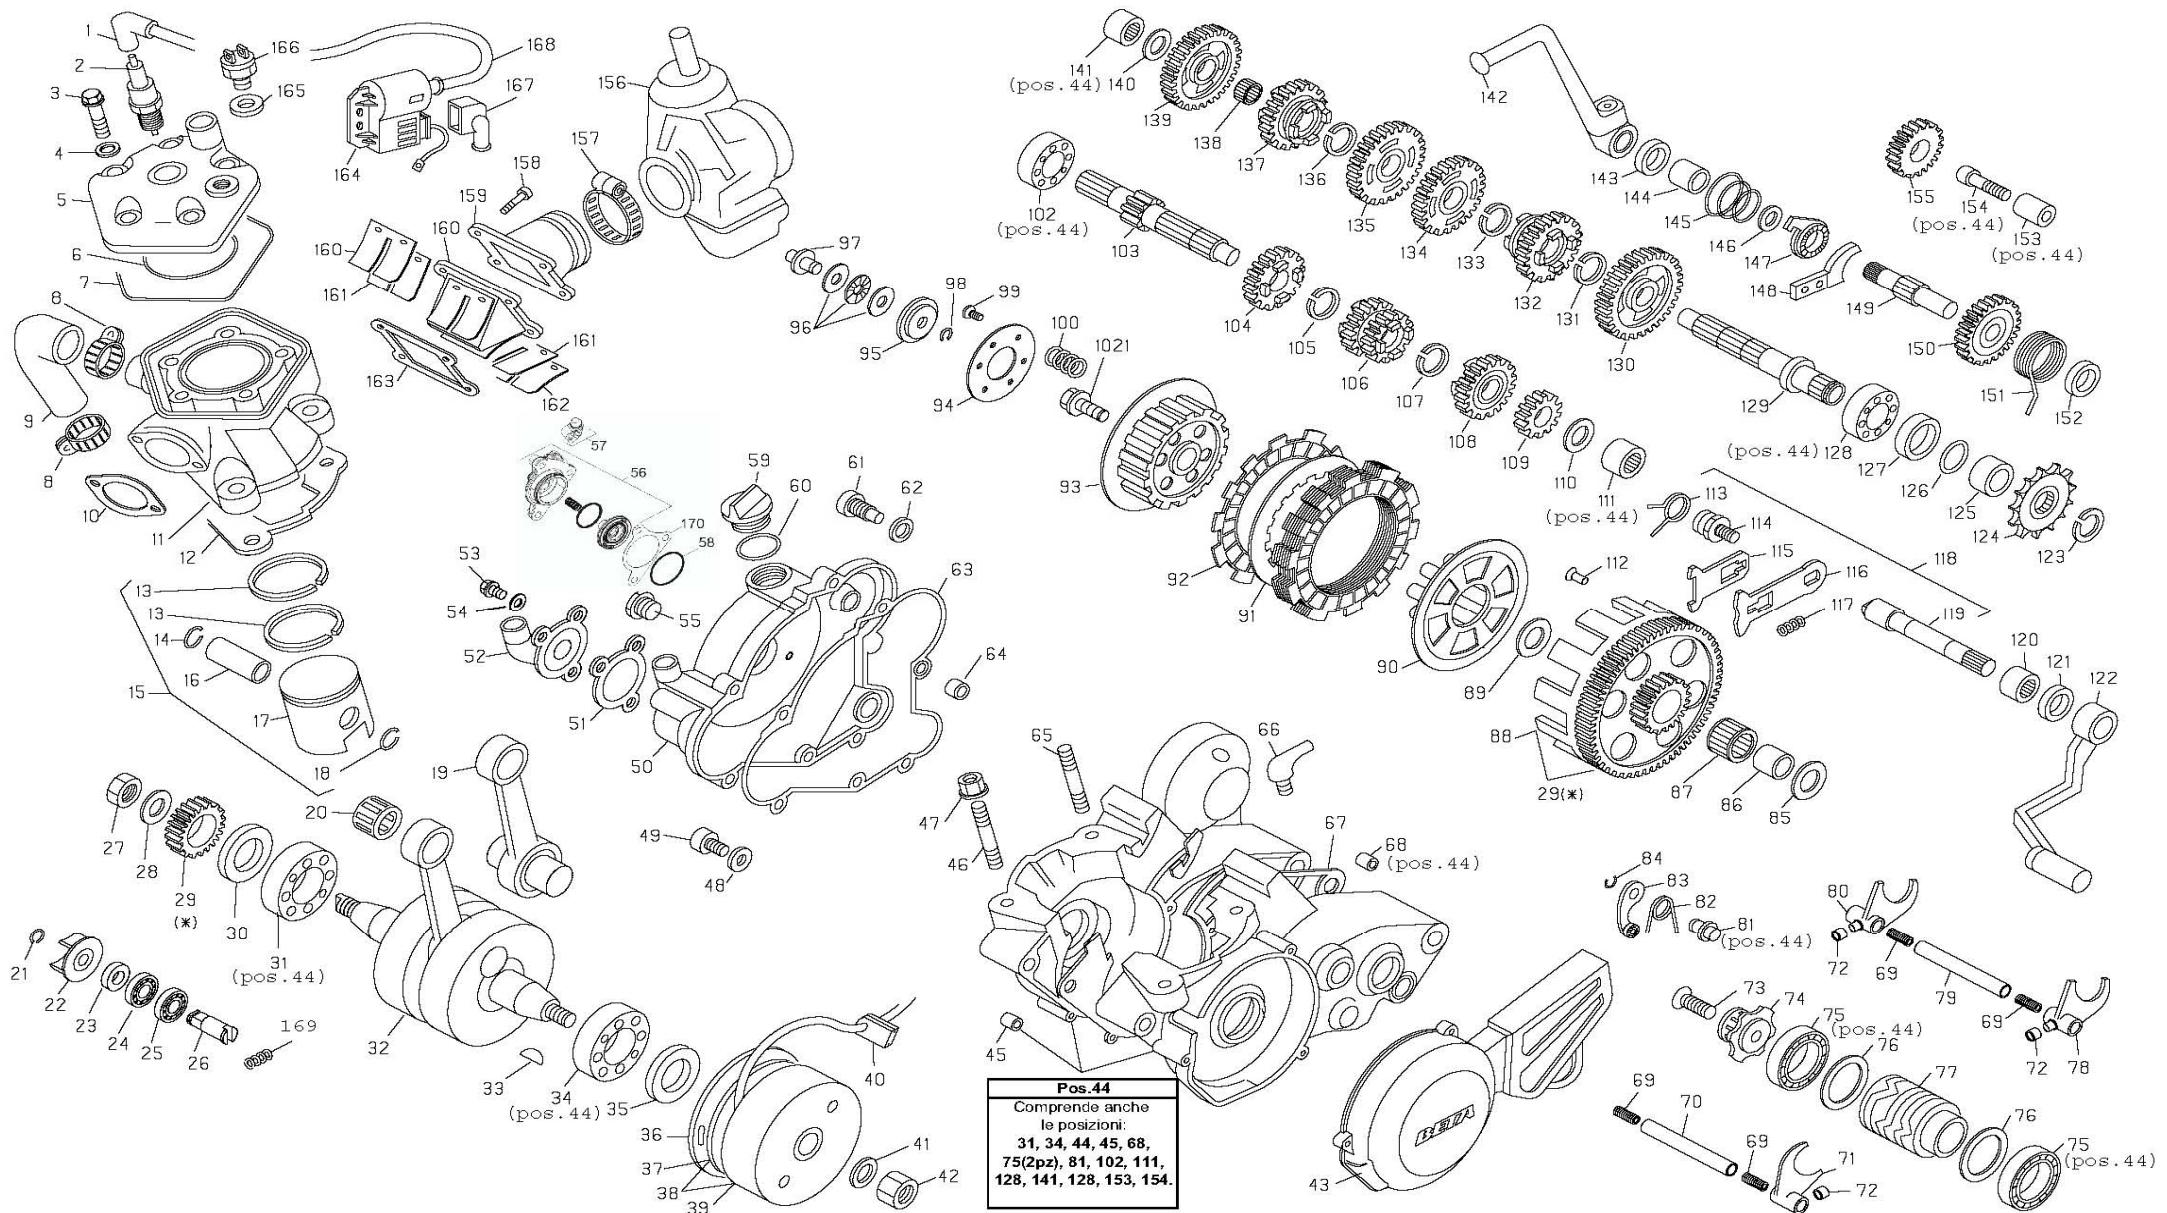

EVO 80cc 2013

From frame number : ZD3BT0100C0200485

04/04/2013

engine EVO 80cc 2013

cod. 3742864 000 04/04/2013

N.	CODE	DESCRIPTION	N.	CODE	DESCRIPTION	N.	CODE	DESCRIPTION
1	27-13515	SPARK PLUG PROTECTOR	60	10-66340	SEAL 16x3	119	11-22200	NEEDLE BEARING 12x18x12
2	12-25200	SPARK PLUG	61	31-88500	SCREW	120	10-12010	SELECTOR SHAFT
3	11-52425	SPECIAL BOLT	62	16-49100	GASKET 8x12x0,5	121	10-47500	OIL SEAL 12x20x5
4	27-45100	COPPER WASHER 7x12x0,5	63	16-71520	CLUTCH COVER GASKET	122	21-21220	SHIFT LEVER
5	29-12025-0-57	CYLINDER HEAD	64	16-37010	DOWEL 9x15	123	28-25410	SEEGER AS 20E
6	10-67110	SEAL VYTON 53.70x57.26x1.78	65	25-98050	STUD BOLT 8x44	124	25-61050	SPROCKET Z.11
7	10-66960	SEAL 94.97x98.53x1.78	66	27-23470	BREATHER PIPE HOSE	125	13-55250	SPROCKET SPACER
8	15-15228	CLAMP 14/24	67	16-55030	CRANKCASE GASKET	126	10-66350	SEAL 18.77x1.78
9	29-15910	COOLING HOSE	68	16-41530	DOWEL 17	127	10-64700	OIL SEAL 26x35x7
10	16-80321	GASKET	69	22-65015	SPRING	128	12-98000	BALL BEARING 20x42x12
11	12-52463-0-57	CYLINDER	70	25-51011	SELECTOR PIN	129	10-28051-8	LAYSHAFT
12	16-61750	CYLINDER CRANKCASE GASKET	71	15-64031	SELECTOR FORK 5-6	130	18-52030-8	2ND GEAR - LAYSHAFT
13	28-60180	PISTON RING	72	11-29035	SELECTOR FORK BUSH	131	28-25410	SEEGER AS 20E
14	10-42010	CIRCLIP	73	31-30510	SCREW 6x30	132	18-67142-8	6TH GEAR - LAYSHAFT
15	25-80270-8	COMPL. PISTON	74	12-19122	TOP CAM	133	28-25410	SEEGER AS 20E
16	28-93620	PISTON PIN	75	12-99405	BALL BEARING 25x37x7	134	18-61500-8	3RD GEAR - LAYSHAFT
17	25-80270	PISTON	76	27-73695	SPECIAL WASHER	135	18-64100-8	4TH GEAR - LAYSHAFT
18	10-42010	CIRCLIP	77	12-19113	CAM	136	28-25410	SEEGER AS 20E
19	11-03716-8	CONNECTING ROD ASSY	78	15-64012	SELECTOR FORK 1-4	137	18-66442-8	5TH GEAR - LAYSHAFT
20	16-11500	NEEDLE BEARING	79	25-51021	SELECTOR PIN	138	16-12650	NEEDLE BEARING
21	28-22660	SEEGER 9E	80	15-64011	SELECTOR FORK 2-3	139	18-43023-8	1ST GEAR - LAYSHAFT
22	31-21831	PUMP FAN	81	25-54430	PIN	140	27-60500	WASHER 11x25x1
23	10-44610	OIL SEAL 10x18x4	82	22-39581	LOCATING SPRING	141	11-22250	NEEDLE BEARING 12-19-12
24	12-93400	SCH. BALL BEARING 10x19x5	83	21-17011	LOCATING LEVER	142	21-55153	KICKSTARTER LEVER
25	12-93390	BALL BEARING 10x19x5	84	28-22700	SEEGER 10E	143	10-52010	OIL SEAL 14x24x7
26	10-27752	WATER PUMP SHAFT	85	27-71100	SPECIAL WASHER 17x30x1,5	144	11-31020	SINTERED BUSH
27	13-28951	SPECIAL NUT 14x1,25x5	86	11-27120	STEEL BUSH	145	22-36570	CONICAL SPRING
28	27-61550	WASHER 14x20x1	87	16-17280	NEEDLE BEARING 21.25.17	146	27-61550	WASHER 14x20x1
29	29-07303-8	PRIMARY DRIVE	88	12-20770	CLUTCH HOUSING	147	22-14090-8	KICKSTARTER SLEEVE
30	10-64111	OIL SEAL VYTON 20x35x6	89	27-71100	SPECIAL WASHER 17x30x1,5	148	25-57945	KICKSTARTER PLATE
31	12-99022	BALL BEARING 20x52x15	90	12-29593	PRESSURE PLATE	149	10-15120-8	STARTER SHAFT
32	10-00682	CRANKSHAFT	91	13-38130	CLUTCH PLATE	150	18-14620-8	STARTER GEAR
33	12-46000	WOODRUFF KEY	92	13-43210	STEEL CLUTCH PLATE	151	22-78250	KICKSTARTER SPRING
34	12-99022	BALL BEARING 20x52x15	93	29-09613	CLUTCH CENTER	152	13-48080	SPACER
35	10-64111	OIL SEAL VYTON 20x35x6	94	13-42050	SPRINGS BLOCKING PLATE	153	25-43910	DRIVE GEAR PIN
36	25-60163	STATOR PLATE	95	28-16820	CLUTCH DRIVE PIN HOLDER	154	31-31050	SCREW 6x15
37	28-97815	FLYWHEEL STATOR	96	16-11250	NEEDLE BEARING 6x19x2	155	18-67810	GEAR
38	31-03271	ELECTRIC FLYWHEEL	97	25-52991	CLUTCH DRIVE PIN	156	12-05068	CARBURETOR
39	27-00376	FLYWHEEL ROTOR	98	28-22610	SEEGER 6E	157	15-15370	CLAMP
40	16-33553	GROMMET	99	31-34400	SCREW 6x20	158	31-34510	SCREW 6x20
41	27-52500	SPECIAL WASHER	100	22-65093	CLUTCH SPRING	159	27-23051	INLET MANIFOLD
42	13-25100	SPECIAL NUT	101	11-59150	SPECIAL BOLT	160	31-02140	REED VALVE
43	12-70083-0-57	MAGNETO COVER	102	12-95500	BALL BEARING 17x40x9	161	25-59670	VALVE'S BLADE
44	12-06232-8	CRANKCASE	103	10-23520-8	LAYSHAFT	162	21-15360	VALVE'S PLATE
45	16-41510	DOWEL 12	104	18-38412-8	5ND GEAR - LAYSHAFT	163	16-92550	VALVE'S GASKET
46	25-98050	STUD BOLT 8x41	105	28-24950	SEEGER 17 SW	164	11-20681	H.T. COIL
47	13-17121	SPECIAL NUT M8	106	18-37652-8	3RD/4TH GEAR - MAINSHAFT	165	16-49500	GASKET 8x20x1
48	16-50511	COPPER WASHER 10x15x2	107	28-24950	SEEGER 17 SW	166	29-11960	THERMOSTAT
49	11-58020	SPECIAL BOLT	108	18-38742-8	6TH GEAR - MAINSHAFT	167	12-30460	H.T. COIL RUBBER
50	12-62102-0-33	CLUTCH COVER	109	18-34110-8	2ND GEAR - MAINSHAFT	168	12-08280	COIL SCREENED CABLE
51	16-74930	GASKET	110	27-60500	SPECIAL WASHER	169	22-36580	WATER PUMP SHAFT SPRING
52	12-67941-0-33	PUMP COVER	111	11-22250	NEEDLE BEARING 12x19x12	170	006030850 000	GASKET CLUTCH SLAVE CYLINDER
53	31-30510	SPECIAL BOLT	112	27-31640	RIVET 5x9			
54	27-40490	COPPER WASHER 6x10	113	22-72030	SELECTOR SPRING			
55	29-10030	WARNING OIL PLUG	114	25-54410	PIN FOR RETURNING SPRING			
56	004030808 000	CLUTCH OIL PLUG	115	31-20980-8	ROLLING SHIFT CONTR. FORK			
57	28-91050-8-00	SPECIAL SCREW	116	31-20975	SHIFT CONTROL FORK			
58	10-66840-0-00	OIL SEAL	117	22-68010	SHIFT CONTROL SPRING			
59	29-09600	FEEDING OIL PLUG	118	10-12010-8	SELECTOR SHAFT ASSY			