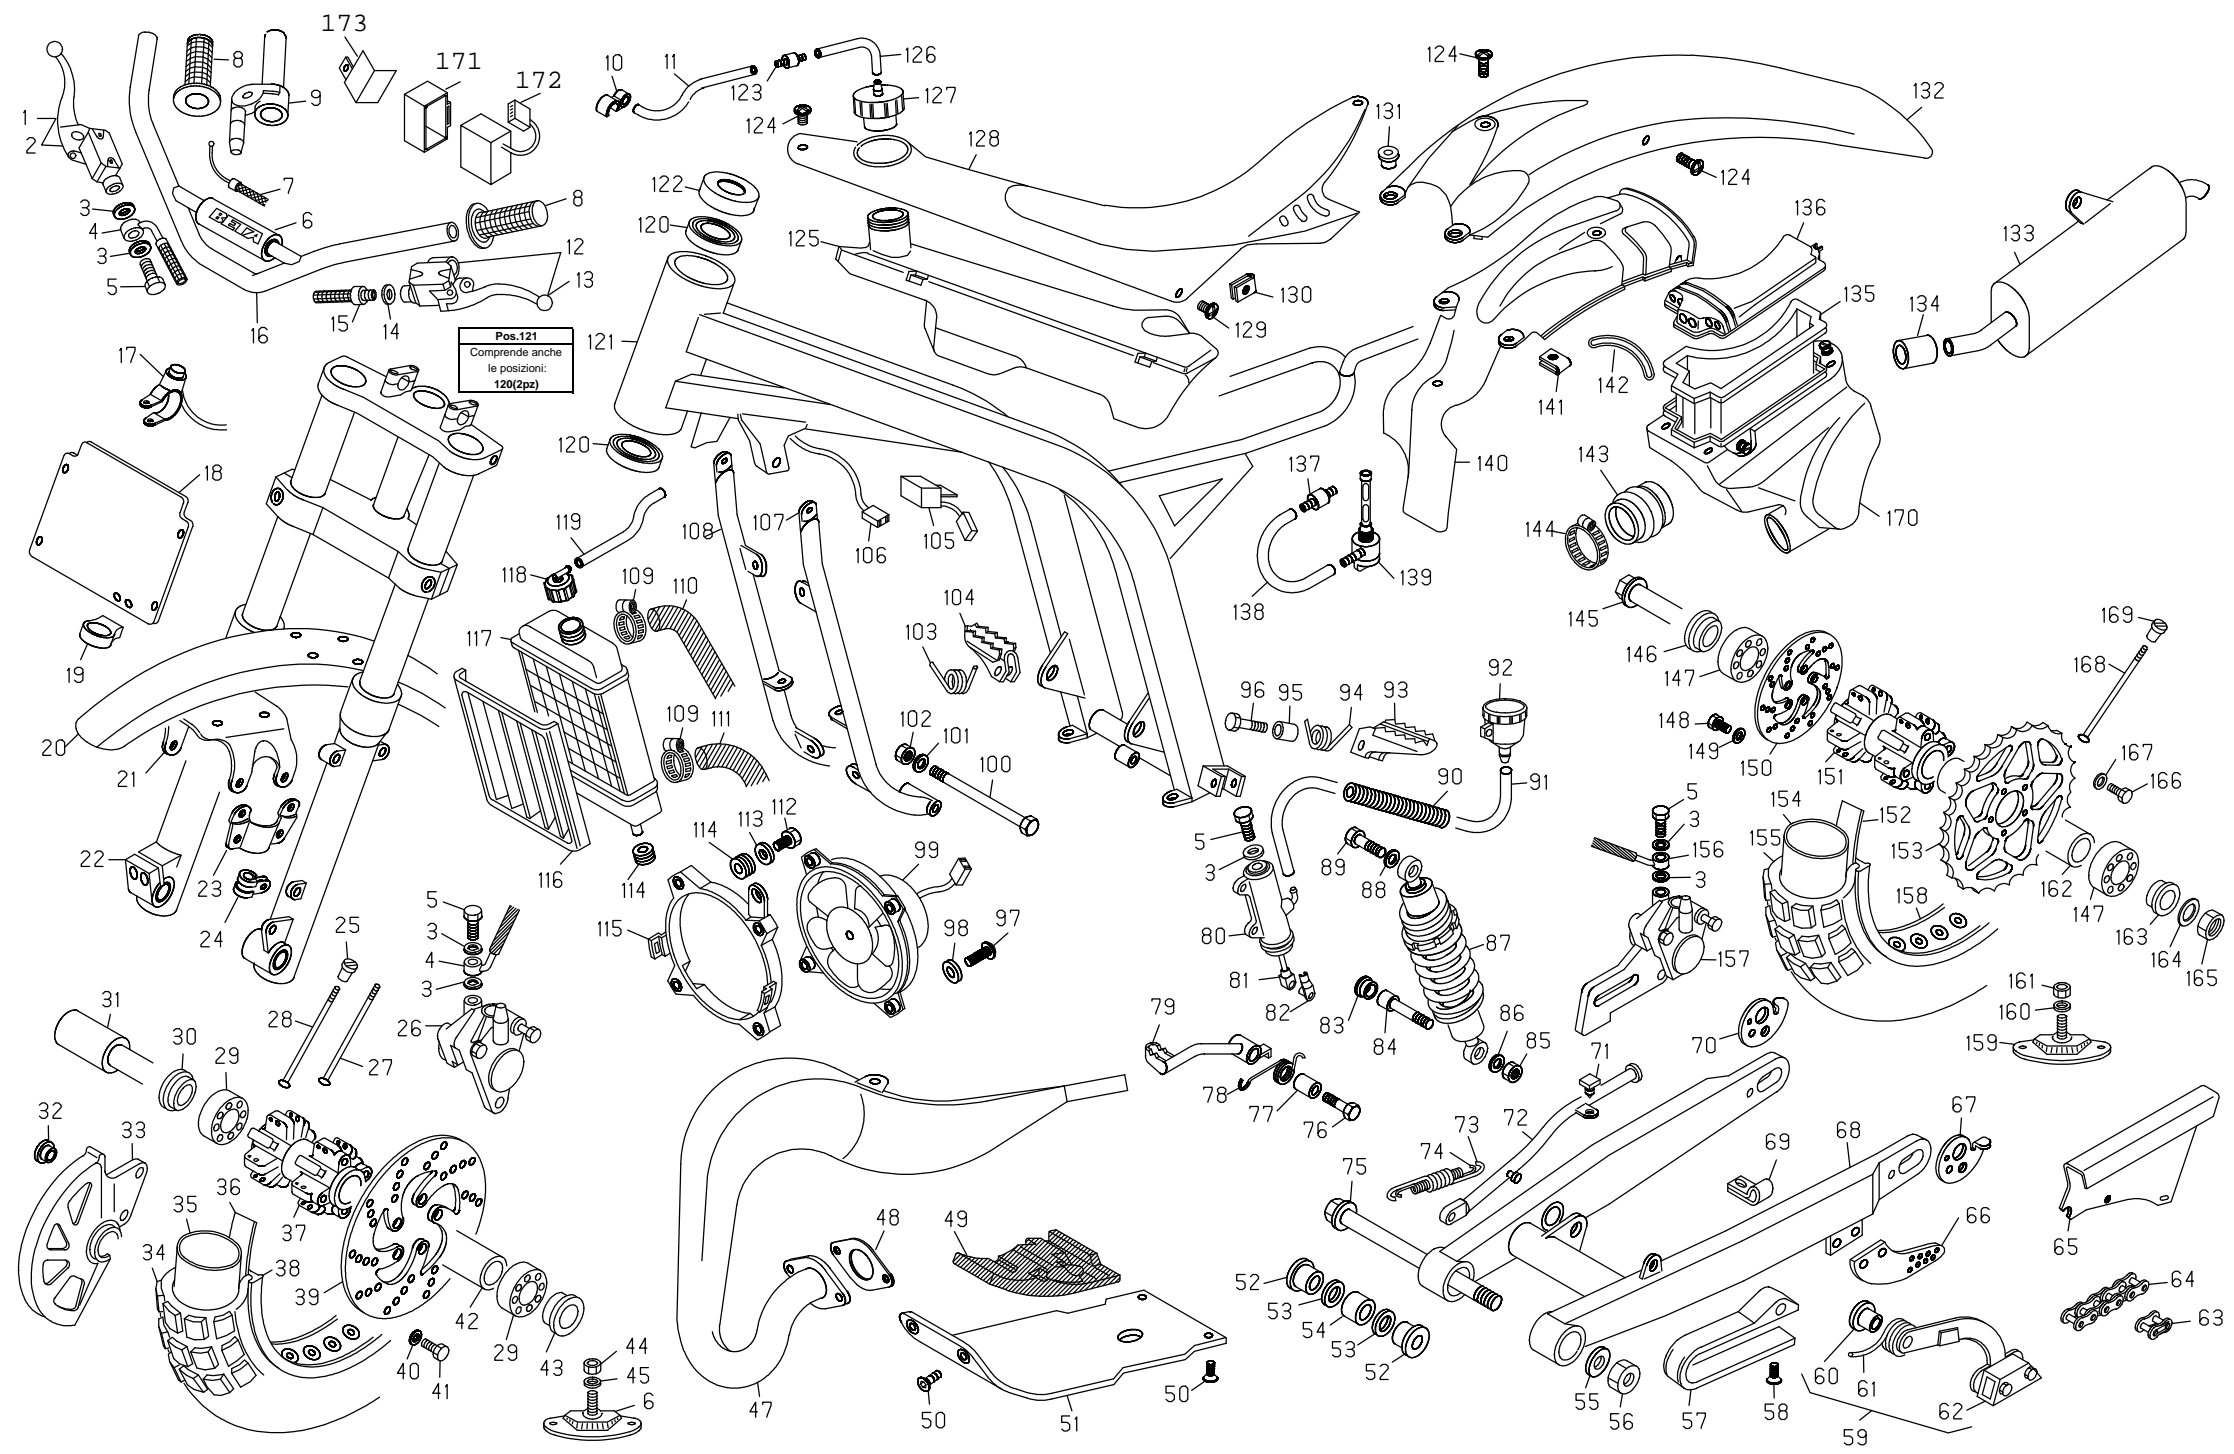

# EVO 80cc 2012 JUNIOR

23/10/12

**Pos.44**  
Also following positions  
are included:  
**31, 34, 44, 45, 68,  
75(2pz), 81, 102, 111,  
128, 141, 128, 153, 154.**

N.	CODE	DESCRIPTION	N.	CODE	DESCRIPTION	N.	CODE	DESCRIPTION
1	<b>27-13515</b>	SPARK PLUG PROTECTOR	60	10-66340	SEAL 16x3	119	11-22200	NEEDLE BEARING 12x18x12
2	12-25200	SPARK PLUG	61	31-88500	SCREW	120	10-12010	SELECTOR SHAFT
3	11-52425	SPECIAL BOLT	62	16-49100	GASKET 8x12x0.5	121	10-47500	OIL SEAL 12x20x5
4	27-45100	COPPER WASHER 7x12x0.5	63	16-71520	CLUTCH COVER GASKET	122	21-21220	SHIFT LEVER
5	29-12025-0-57	CYLINDER HEAD	64	16-37010	DOWEL 9x15	123	28-25410	SEEGER AS 20E
6	10-67110	SEAL VYTON 53.70x57.26x1.78	65	25-98050	STUD BOLT 8x44	124	25-61050	SPROCKET Z..
7	10-66960	SEAL 94.97x98.53x1.78	66	27-23470	BREATHER PIPE HOSE	125	13-55250	SPROCKET SPACER
8	<b>15-15228</b>	CLAMP 14/24	67	16-55030	CRANKCASE GASKET	126	10-66350	SEAL 18.77x1.78
9	29-15910	COOLING HOSE	68	16-41530	DOWEL 17	127	10-64700	OIL SEAL 26x35x7
10	16-80321	GASKET	69	22-65015	SPRING	128	12-98000	BALL BEARING 20x42x12
11	12-52463-0-57	CYLINDER	70	25-51011	SELECTOR PIN	129	10-28051-8	LAYSHAFT
12	16-61750	CYLINDER CRANKCASE GASKET	71	15-64031	SELECTOR FORK 5-6	130	18-52030-8	2ND GEAR - LAYSHAFT
13	28-60180	PISTON RING	72	11-29035	SELECTOR FORK BUSH	131	28-25410	SEEGER AS 20E
14	10-42010	CIRCLIP	73	31-30510	SCREW 6x30	132	18-67142-8	6TH GEAR - LAYSHAFT
15	25-80270-8	COMPL. PISTON	74	12-19122	TOP CAM	133	28-25410	SEEGER AS 20E
16	28-93620	PISTON PIN	75	12-99405	BALL BEARING 25x37x7	134	18-61500-8	3RD GEAR - LAYSHAFT
17	25-80270	PISTON	76	27-73695	SPECIAL WASHER	135	18-64100-8	4TH GEAR - LAYSHAFT
18	10-42010	CIRCLIP	77	12-19113	CAM	136	28-25410	SEEGER AS 20E
19	11-03716-8	CONNECTING ROD ASSY	78	15-64012	SELECTOR FORK 1-4	137	18-66442-8	5TH GEAR - LAYSHAFT
20	16-11500	NEEDLE BEARING	79	25-51021	SELECTOR PIN	138	16-12650	NEEDLE BEARING
21	28-22660	SEEGER 9E	80	15-64011	SELECTOR FORK 2-3	139	18-43023-8	1ST GEAR - LAYSHAFT
22	31-21831	PUMP FAN	81	25-54430	PIN	140	27-60500	WASHER 11x25x1
23	10-44610	OIL SEAL 10x18x4	82	<b>22-39581</b>	LOCATING SPRING	141	11-22250	NEEDLE BEARING 12-19-12
24	12-93400	SCH. BALL BEARING 10x19x5	83	21-17011	LOCATING LEVER	142	21-55153	KICKSTARTER LEVER
25	12-93390	BALL BEARING 10x19x5	84	28-22700	SEEGER 10E	143	10-52010	OIL SEAL 14x24x7
26	<b>10-27752</b>	WATER PUMP SHAFT	85	27-71100	SPECIAL WASHER 17x30x1.5	144	11-31020	SINTERED BUSH
27	13-28951	SPECIAL NUT 14x1.25x5	86	11-27120	STEEL BUSH	145	22-36570	CONICAL SPRING
28	27-61550	WASHER 14x20x1	87	16-17280	NEEDLE BEARING 21.25.17	146	27-61550	WASHER 14x20x1
29	<b>29-07303-8</b>	PRIMARY DRIVE	88	12-20770	CLUTCH HOUSING	147	22-14090-8	KICKSTARTER SLEEVE
30	<b>10-64111</b>	OIL SEAL VYTON 20x35x6	89	27-71100	SPECIAL WASHER 17x30x1.5	148	25-57945	KICKSTARTER PLATE
31	12-99022	BALL BEARING 20x52x15	90	12-29593	PRESSURE PLATE	149	10-15120-8	STARTER SHAFT
32	10-00682	CRANKSHAFT	91	13-38130	CLUTCH PLATE	150	18-14620-8	STARTER GEAR
33	12-46000	WOODRUFF KEY	92	13-43210	STEEL CLUTCH PLATE	151	22-78250	KICKSTARTER SPRING
34	12-99022	BALL BEARING 20x52x15	93	29-09613	CLUTCH CENTER	152	13-48080	SPACER
35	<b>10-64111</b>	OIL SEAL VYTON 20x35x6	94	13-42050	SPRINGS BLOCKING PLATE	153	25-43910	DRIVE GEAR PIN
36	25-60163	STATOR PLATE	95	28-16820	CLUTCH DRIVE PIN HOLDER	154	31-31050	SCREW 6x15
37	<b>28-97815</b>	FLYWHEEL STATOR	96	16-11250	NEEDLE BEARING 6x19x2	155	18-67810	GEAR
38	<b>31-03271</b>	ELECTRIC FLYWHEEL	97	25-52991	CLUTCH DRIVE PIN	156	<b>12-05068</b>	CARBURETOR
39	<b>27-00376</b>	FLYWHEEL ROTOR	98	28-22610	SEEGER 6E	157	15-15370	CLAMP
40	<b>16-33553</b>	GROMMET	99	31-34400	SCREW 6x20	158	31-34510	SCREW 6x20
41	27-52500	SPECIAL WASHER	100	22-65093	CLUTCH SPRING	159	27-23051	INLET MANIFOLD
42	13-25100	SPECIAL NUT	101	11-59150	SPECIAL BOLT	160	31-02140	REED VALVE
43	12-70083-0-57	MAGNETO COVER	102	12-95500	BALL BEARING 17x40x9	161	25-59670	VALVE'S BLADE
44	<b>12-06232-8</b>	CRANKCASE	103	10-23520-8	LAYSHAFT	162	21-15360	VALVE'S PLATE
45	16-41510	DOWEL 12	104	18-38412-8	SND GEAR - LAYSHAFT	163	16-92550	VALVE'S GASKET
46	25-98050	STUD BOLT 8x41	105	28-24950	SEEGER 17 SW	164	<b>11-20681</b>	H.T. COIL
47	13-17121	SPECIAL NUT M8	106	18-37652-8	3RD/4TH GEAR - MAINSHAFT	165	16-49500	GASKET 8x20x1
48	16-50511	COPPER WASHER 10x15x2	107	28-24950	SEEGER 17 SW	166	29-11960	THERMOSTAT
49	11-58020	SPECIAL BOLT	108	18-38742-8	6TH GEAR - MAINSHAFT	167	12-30460	H.T. COIL RUBBER
50	<b>12-62102-0-33</b>	CLUTCH COVER	109	18-34110-8	2ND GEAR - MAINSHAFT	168	12-08280	COIL SCREENED CABLE
51	16-74930	GASKET	110	27-60500	SPECIAL WASHER	<b>169</b>	<b>22-36580</b>	<b>WATER PUMP SHAFT SPRING</b>
52	12-67941-0-33	PUMP COVER	111	11-22250	NEEDLE BEARING 12x19x12			<b>SUPPLEMENTARY PARTS LIST</b>
53	31-30510	SPECIAL BOLT	112	27-31640	RIVET 5x9	12-00686-8		GEARBOX
54	27-40490	COPPER WASHER 6x10	113	22-72030	SELECTOR SPRING	22-05070-8		COMPLETE KICKSTARTER
55	29-10030	WARNING OIL PLUG	114	25-54410	PIN FOR RETURNING SPRING	28-06887-8		OIL SEAL SET
56	12-91895-0-33	CLUTCH PUMP COVER	115	31-20980-8	ROLLING SHIFT CONTR. FORK	28-08070-8		GASKET SET
57	31-83530	SPECIAL SCREW	116	<b>31-20975-8</b>	SHIFT CONTROL FORK			
58	10-66750	OIL SEAL	117	22-68010	SHIFT CONTROL SPRING			
59	29-09600	FEEDING OIL PLUG	118	10-12010-8	SELECTOR SHAFT ASSY			