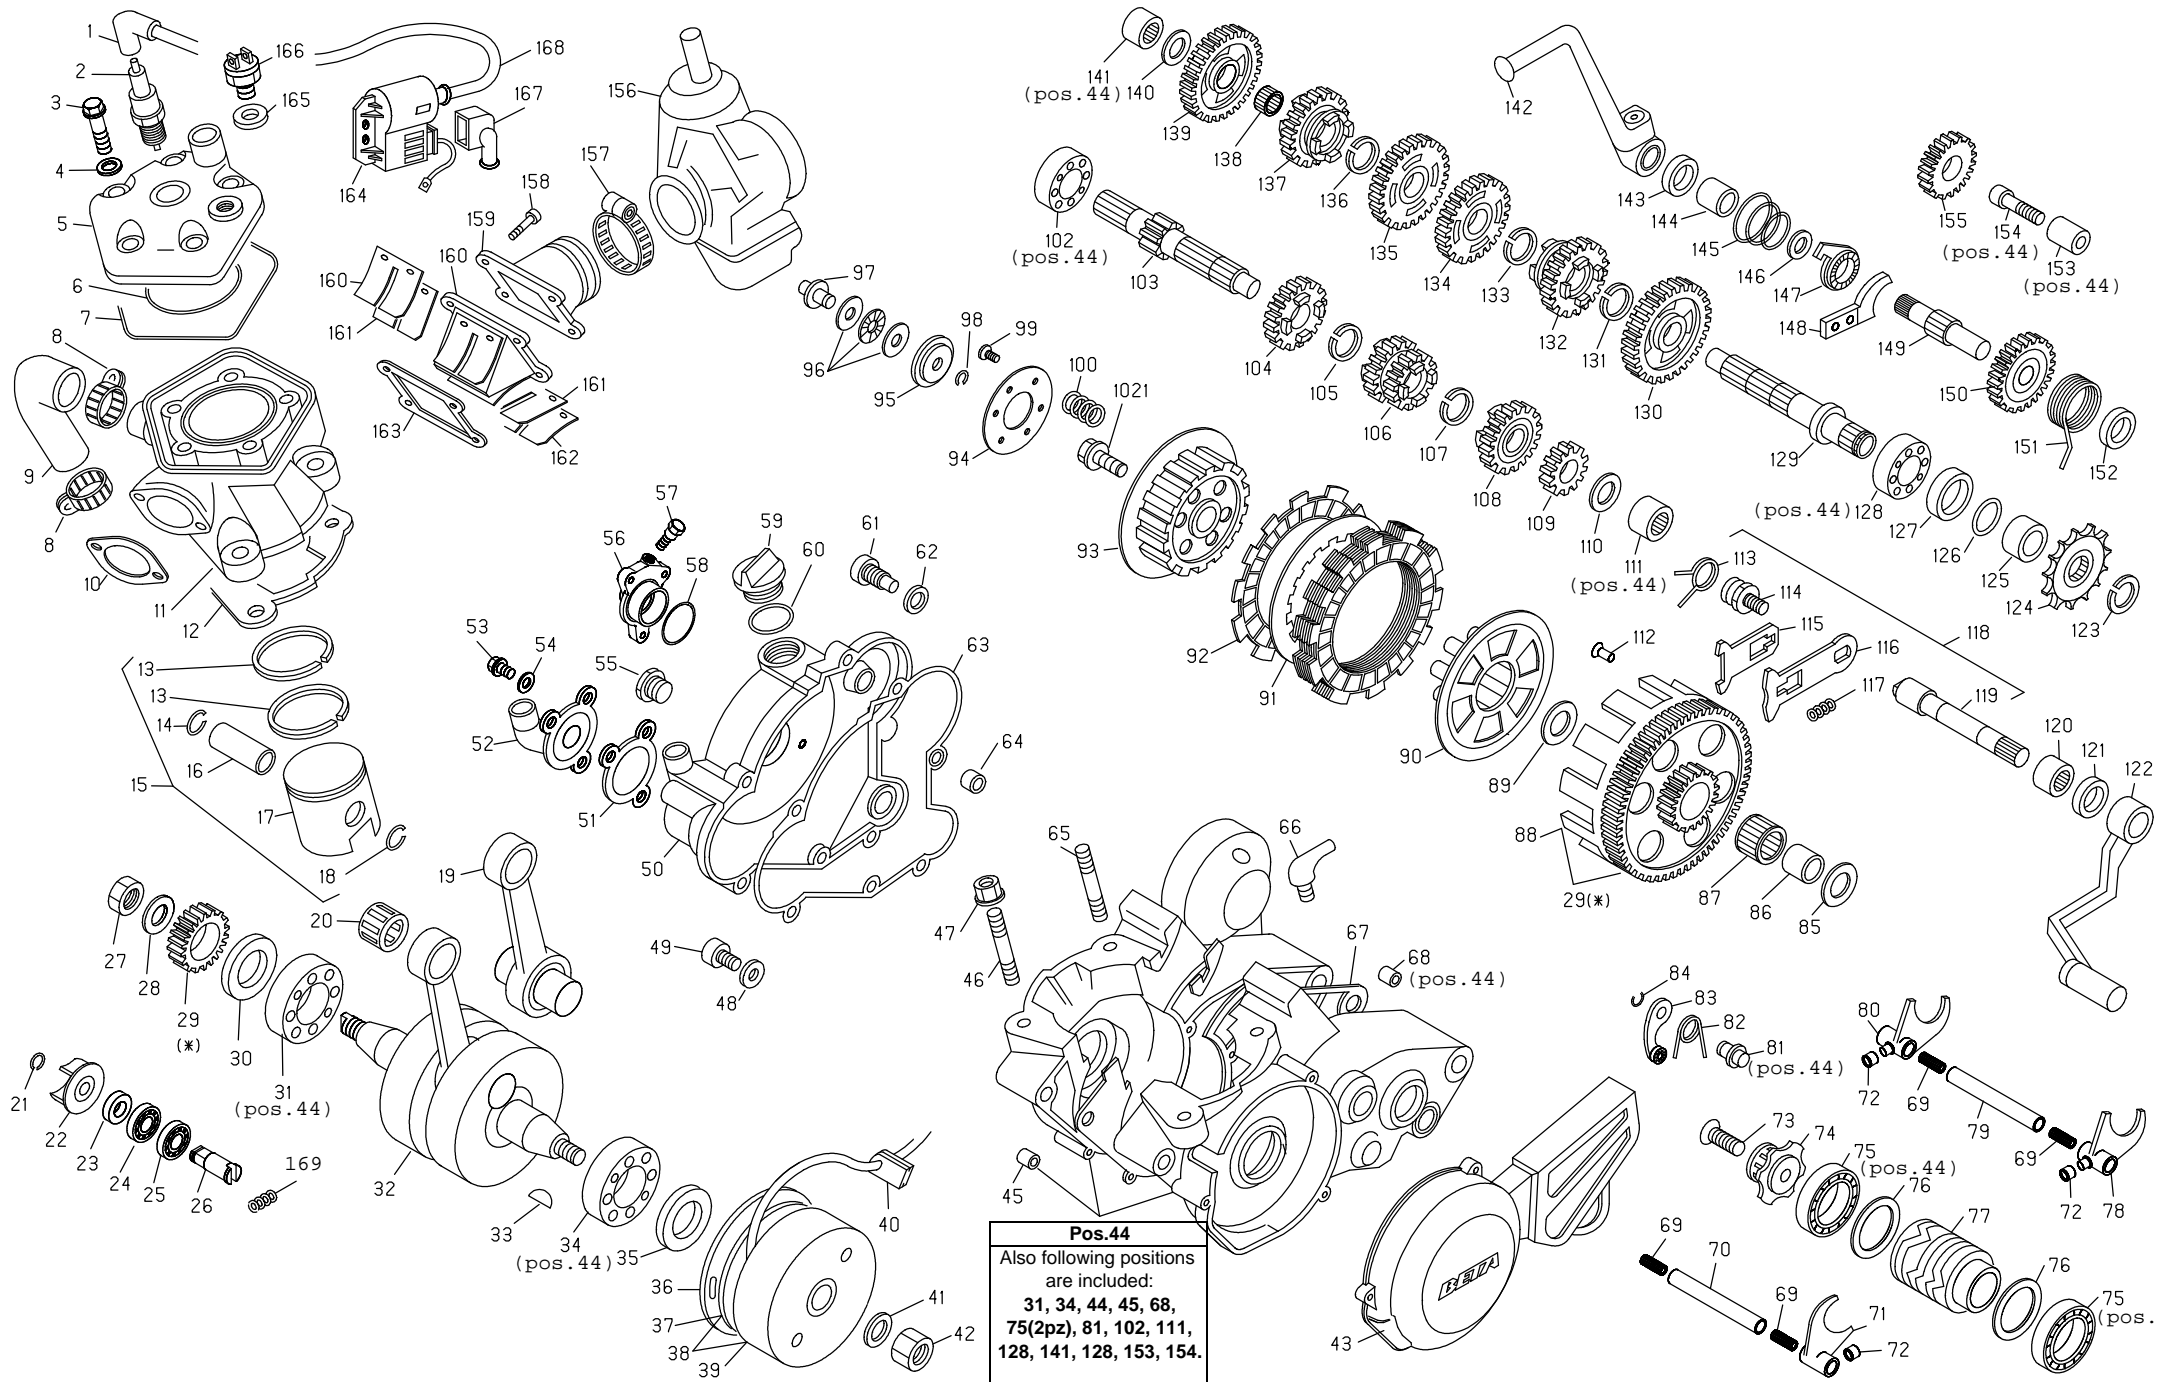

# EVO 80cc 2012 JUNIOR

23/10/12

**Pos.44**  
Also following positions  
are included:  
**31, 34, 44, 45, 68,  
75(2pz), 81, 102, 111,  
128, 141, 128, 153, 154.**

N.	CODE	DESCRIPTION	N.	CODE	DESCRIPTION	N.	CODE	DESCRIPTION
1	<b>27-13515</b>	SPARK PLUG PROTECTOR	60	10-66340	SEAL 16x3	119	11-22200	NEEDLE BEARING 12x18x12
2	12-25200	SPARK PLUG	61	31-88500	SCREW	120	10-12010	SELECTOR SHAFT
3	11-52425	SPECIAL BOLT	62	16-49100	GASKET 8x12x0.5	121	10-47500	OIL SEAL 12x20x5
4	27-45100	COPPER WASHER 7x12x0.5	63	16-71520	CLUTCH COVER GASKET	122	21-21220	SHIFT LEVER
5	29-12025-0-57	CYLINDER HEAD	64	16-37010	DOWEL 9x15	123	28-25410	SEEGER AS 20E
6	10-67110	SEAL VYTON 53.70x57.26x1.78	65	25-98050	STUD BOLT 8x44	124	25-61050	SPROCKET Z..
7	10-66960	SEAL 94.97x98.53x1.78	66	27-23470	BREATHER PIPE HOSE	125	13-55250	SPROCKET SPACER
8	<b>15-15228</b>	CLAMP 14/24	67	16-55030	CRANKCASE GASKET	126	10-66350	SEAL 18.77x1.78
9	29-15910	COOLING HOSE	68	16-41530	DOWEL 17	127	10-64700	OIL SEAL 26x35x7
10	16-80321	GASKET	69	22-65015	SPRING	128	12-98000	BALL BEARING 20x42x12
11	12-52463-0-57	CYLINDER	70	25-51011	SELECTOR PIN	129	10-28051-8	LAYSHAFT
12	16-61750	CYLINDER CRANKCASE GASKET	71	15-64031	SELECTOR FORK 5-6	130	18-52030-8	2ND GEAR - LAYSHAFT
13	28-60180	PISTON RING	72	11-29035	SELECTOR FORK BUSH	131	28-25410	SEEGER AS 20E
14	10-42010	CIRCLIP	73	31-30510	SCREW 6x30	132	18-67142-8	6TH GEAR - LAYSHAFT
15	25-80270-8	COMPL. PISTON	74	12-19122	TOP CAM	133	28-25410	SEEGER AS 20E
16	28-93620	PISTON PIN	75	12-99405	BALL BEARING 25x37x7	134	18-61500-8	3RD GEAR - LAYSHAFT
17	25-80270	PISTON	76	27-73695	SPECIAL WASHER	135	18-64100-8	4TH GEAR - LAYSHAFT
18	10-42010	CIRCLIP	77	12-19113	CAM	136	28-25410	SEEGER AS 20E
19	11-03716-8	CONNECTING ROD ASSY	78	15-64012	SELECTOR FORK 1-4	137	18-66442-8	5TH GEAR - LAYSHAFT
20	16-11500	NEEDLE BEARING	79	25-51021	SELECTOR PIN	138	16-12650	NEEDLE BEARING
21	28-22660	SEEGER 9E	80	15-64011	SELECTOR FORK 2-3	139	18-43023-8	1ST GEAR - LAYSHAFT
22	31-21831	PUMP FAN	81	25-54430	PIN	140	27-60500	WASHER 11x25x1
23	10-44610	OIL SEAL 10x18x4	82	<b>22-39581</b>	LOCATING SPRING	141	11-22250	NEEDLE BEARING 12-19-12
24	12-93400	SCH. BALL BEARING 10x19x5	83	21-17011	LOCATING LEVER	142	21-55153	KICKSTARTER LEVER
25	12-93390	BALL BEARING 10x19x5	84	28-22700	SEEGER 10E	143	10-52010	OIL SEAL 14x24x7
26	<b>10-27752</b>	WATER PUMP SHAFT	85	27-71100	SPECIAL WASHER 17x30x1.5	144	11-31020	SINTERED BUSH
27	13-28951	SPECIAL NUT 14x1.25x5	86	11-27120	STEEL BUSH	145	22-36570	CONICAL SPRING
28	27-61550	WASHER 14x20x1	87	16-17280	NEEDLE BEARING 21.25.17	146	27-61550	WASHER 14x20x1
29	<b>29-07303-8</b>	PRIMARY DRIVE	88	12-20770	CLUTCH HOUSING	147	22-14090-8	KICKSTARTER SLEEVE
30	<b>10-64111</b>	OIL SEAL VYTON 20x35x6	89	27-71100	SPECIAL WASHER 17x30x1.5	148	25-57945	KICKSTARTER PLATE
31	12-99022	BALL BEARING 20x52x15	90	12-29593	PRESSURE PLATE	149	10-15120-8	STARTER SHAFT
32	10-00682	CRANKSHAFT	91	13-38130	CLUTCH PLATE	150	18-14620-8	STARTER GEAR
33	12-46000	WOODRUFF KEY	92	13-43210	STEEL CLUTCH PLATE	151	22-78250	KICKSTARTER SPRING
34	12-99022	BALL BEARING 20x52x15	93	29-09613	CLUTCH CENTER	152	13-48080	SPACER
35	<b>10-64111</b>	OIL SEAL VYTON 20x35x6	94	13-42050	SPRINGS BLOCKING PLATE	153	25-43910	DRIVE GEAR PIN
36	25-60163	STATOR PLATE	95	28-16820	CLUTCH DRIVE PIN HOLDER	154	31-31050	SCREW 6x15
37	<b>28-97815</b>	FLYWHEEL STATOR	96	16-11250	NEEDLE BEARING 6x19x2	155	18-67810	GEAR
38	<b>31-03271</b>	ELECTRIC FLYWHEEL	97	25-52991	CLUTCH DRIVE PIN	156	<b>12-05068</b>	CARBURETOR
39	<b>27-00376</b>	FLYWHEEL ROTOR	98	28-22610	SEEGER 6E	157	15-15370	CLAMP
40	<b>16-33553</b>	GROMMET	99	31-34400	SCREW 6x20	158	31-34510	SCREW 6x20
41	27-52500	SPECIAL WASHER	100	22-65093	CLUTCH SPRING	159	27-23051	INLET MANIFOLD
42	13-25100	SPECIAL NUT	101	11-59150	SPECIAL BOLT	160	31-02140	REED VALVE
43	12-70083-0-57	MAGNETO COVER	102	12-95500	BALL BEARING 17x40x9	161	25-59670	VALVE'S BLADE
44	<b>12-06232-8</b>	CRANKCASE	103	10-23520-8	LAYSHAFT	162	21-15360	VALVE'S PLATE
45	16-41510	DOWEL 12	104	18-38412-8	SND GEAR - LAYSHAFT	163	16-92550	VALVE'S GASKET
46	25-98050	STUD BOLT 8x41	105	28-24950	SEEGER 17 SW	164	<b>11-20681</b>	H.T. COIL
47	13-17121	SPECIAL NUT M8	106	18-37652-8	3RD/4TH GEAR - MAINSHAFT	165	16-49500	GASKET 8x20x1
48	16-50511	COPPER WASHER 10x15x2	107	28-24950	SEEGER 17 SW	166	29-11960	THERMOSTAT
49	11-58020	SPECIAL BOLT	108	18-38742-8	6TH GEAR - MAINSHAFT	167	12-30460	H.T. COIL RUBBER
50	<b>12-62102-0-33</b>	CLUTCH COVER	109	18-34110-8	2ND GEAR - MAINSHAFT	168	12-08280	COIL SCREENED CABLE
51	16-74930	GASKET	110	27-60500	SPECIAL WASHER	<b>169</b>	<b>22-36580</b>	<b>WATER PUMP SHAFT SPRING</b>
52	12-67941-0-33	PUMP COVER	111	11-22250	NEEDLE BEARING 12x19x12			<b>SUPPLEMENTARY PARTS LIST</b>
53	31-30510	SPECIAL BOLT	112	27-31640	RIVET 5x9	12-00686-8		GEARBOX
54	27-40490	COPPER WASHER 6x10	113	22-72030	SELECTOR SPRING	22-05070-8		COMPLETE KICKSTARTER
55	29-10030	WARNING OIL PLUG	114	25-54410	PIN FOR RETURNING SPRING	28-06887-8		OIL SEAL SET
56	12-91895-0-33	CLUTCH PUMP COVER	115	31-20980-8	ROLLING SHIFT CONTR. FORK	28-08070-8		GASKET SET
57	31-83530	SPECIAL SCREW	116	<b>31-20975-8</b>	SHIFT CONTROL FORK			
58	10-66750	OIL SEAL	117	22-68010	SHIFT CONTROL SPRING			
59	29-09600	FEEDING OIL PLUG	118	10-12010-8	SELECTOR SHAFT ASSY			