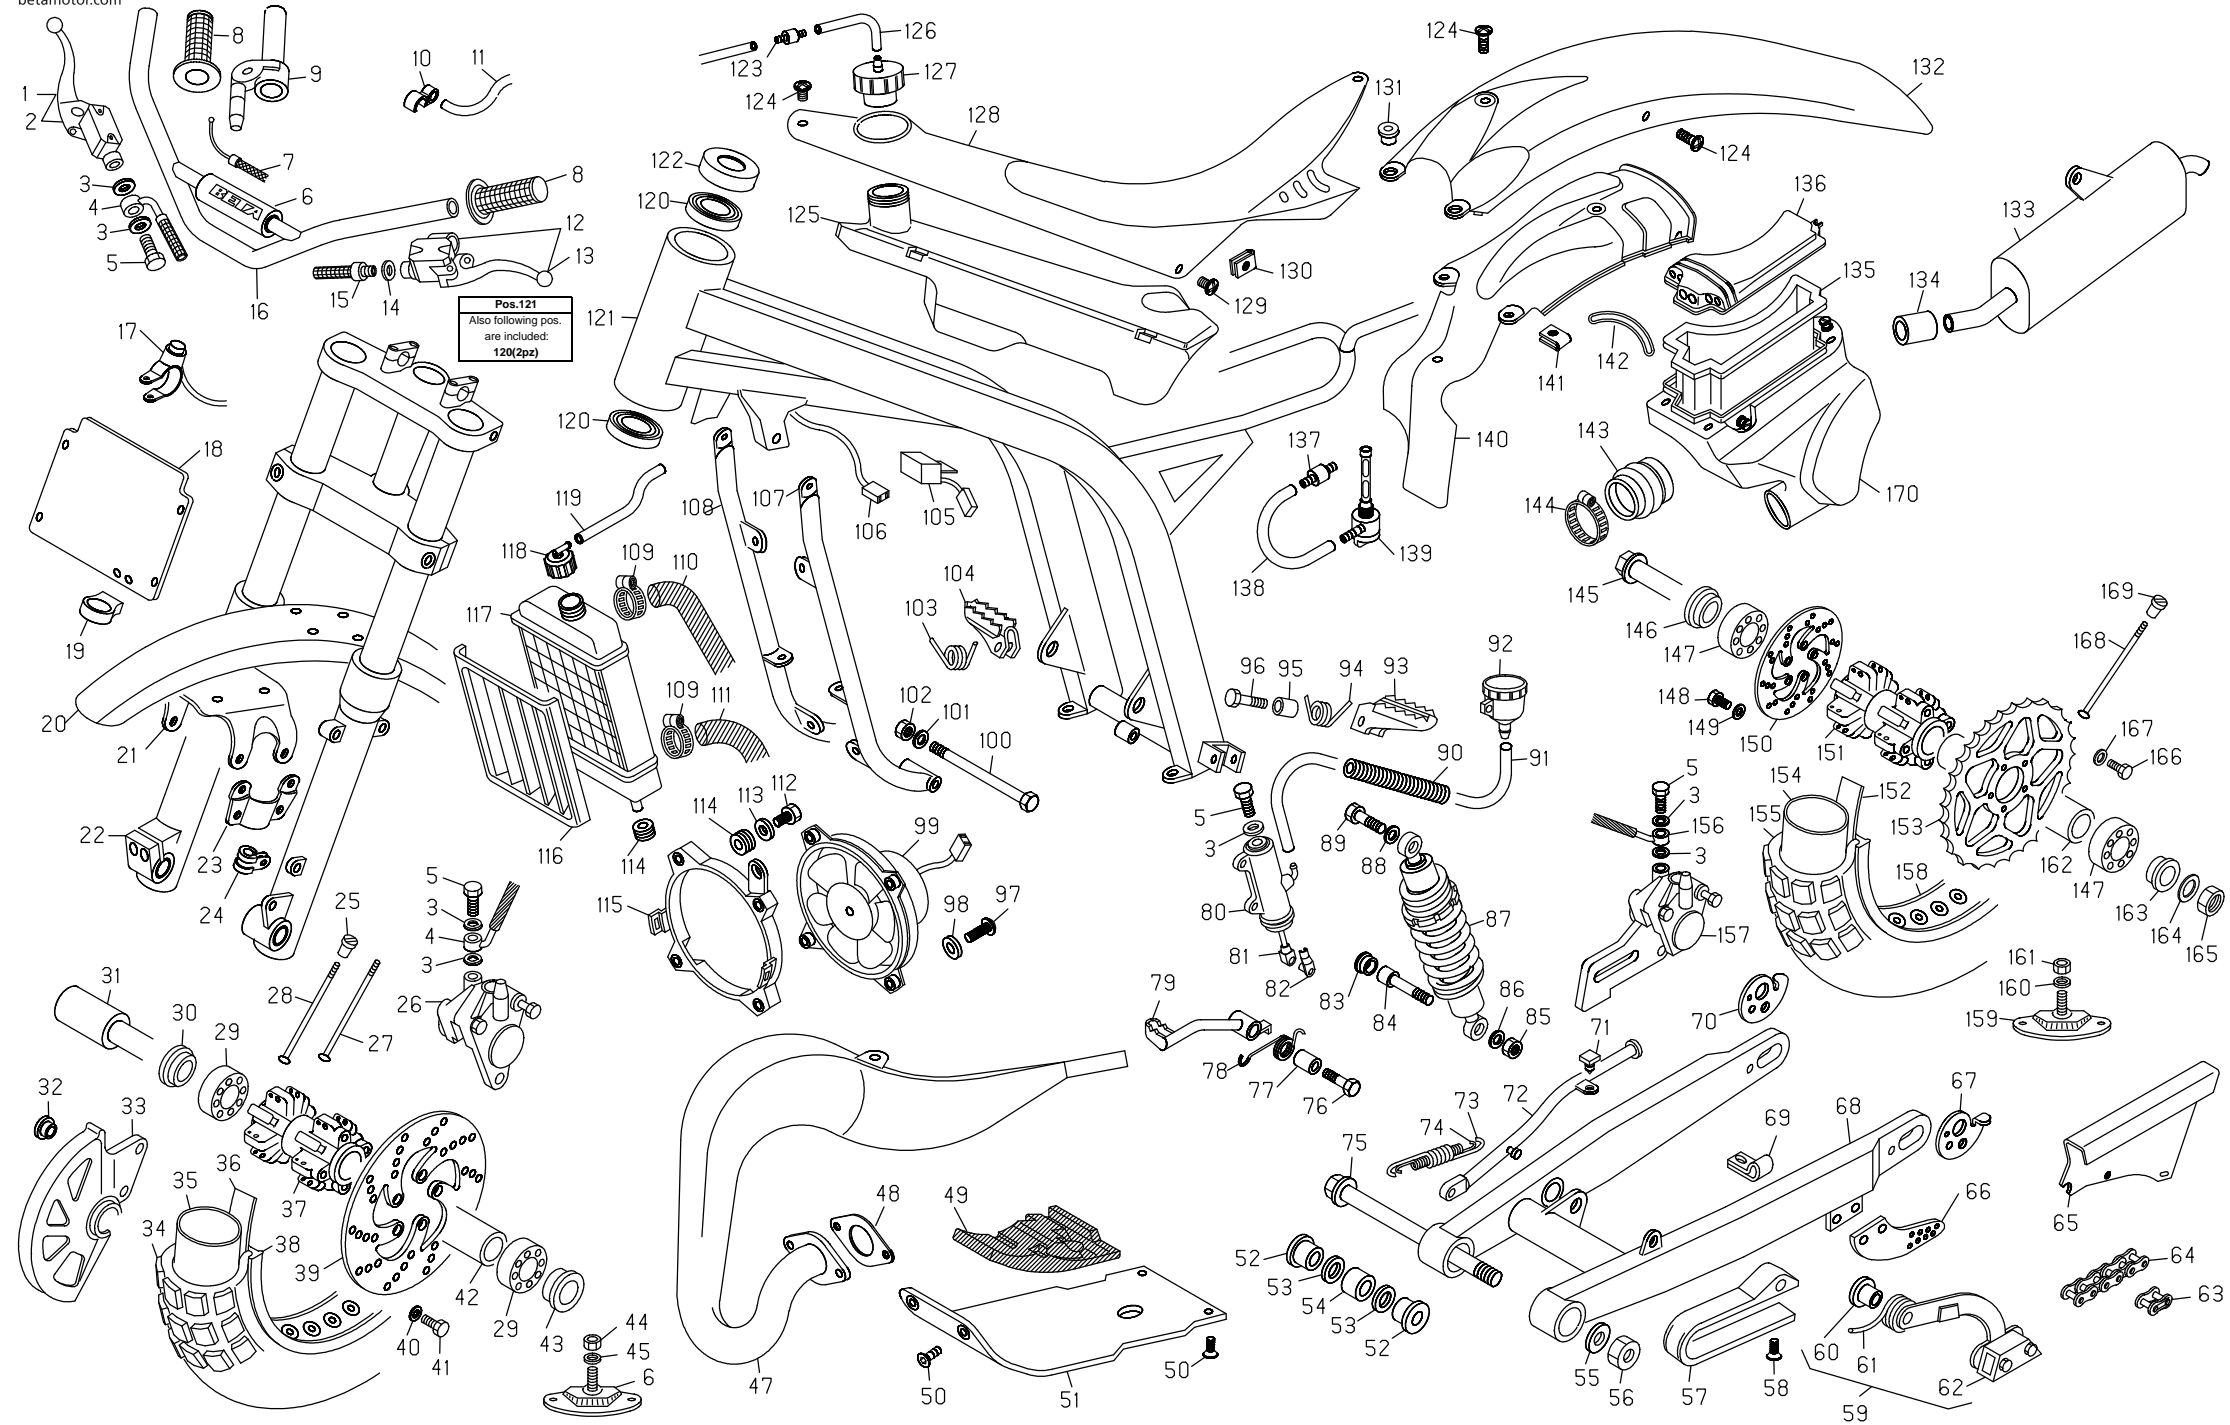

moped REV 80cc 2007

cod.3835215.000 23/11/2007

N.	CODICE	DESCRIZIONE
1	21-27058	FRONT BRAKE LEVER ONLY
2	21-02151	FRONT BRAKE LEVER
3	16-50510	COPPER WASHER 10x15x1
4	29-09124	FRONT BRAKE HOSE
5	11-65041	SPEC. BOLT BRAKE TUBE
6	16-23593-0-57	HEADLEBAR RUBBER
7	29-21977-0-52	THROTTLE CABLE
8	22-18531	GRIPS
9	12-55091	THROTTLE ONLY
10	28-98600	BEATHER PIPE BRACKET
11	29-15811	TUBE 5x9
12	21-02421	CLUTCH LEVER
13	21-27081	CLUTCH LEVER ONLY
14	16-50510	COPPER WASHER
15	29-09094	CLUTCH TRANSMISSION
16	22-20457-0-33	HANDLEBAR
17	18-84983	SWITCH
18	22-28854-8-97	HEADLIGHT MASK ASSY
19	25-25220	PLATE
20	25-15203-0-97	FRONT FENDER
21	28-98270	FRONT FENDER BRACKET
22	15-08134	FRONT FORK
23	28-95653	BRACKET
24	15-14600	CLAMP
25	23-10060	NIPPLES
26	25-03047	FRONT BRACKE PLIERS
27	27-23833	FRONT SPOKE 3x250
28	27-23834	FRONT SPOKE 3x252
29	12-94010	BALL BEARING 15x35x11
30	13-85766	WHEEL HUB RH SPACER
31	25-55693	FRONT WHEEL AXLE
32	13-55240	FRONT DISK COVER SPACER
33	12-88071-1-33	DISK BRAKE COVER SPACER
34	12-79400	TIRE 2,75x21
35	12-16410	TUBE 2,75x21
36	15-38200	FLAP 21x25
37	22-07243	FRONT HUB
38	12-42864	FRONT RIM 21
39	13-39278	FRONT BRAKE DISK
40	11-49010	WASHER 8 GROWER
41	27-39400	BOLT 8x8
42	13-62704	WHEEL HUB INNER SPACER
43	13-85765	WHEEL HUB LH SPACER
44	13-17000	NUT
45	27-48000	WASHER 8 GROWER
46	15-17500	TIRE FASTENER
47	22-03344	MUFFLER
48	16-80321	COPPER
49	16-23342	BUMPER RUBBER
50	31-63930	SCREW 8x20
51	12-32172	BUMPER
52	13-49201	SPACER
53	10-41195	DUST COVER RING
54	11-26451	AXLE BOX
55	27-55600	WASHER

N.	CODICE	DESCRIZIONE
56	13-21150	NUT
57	29-10090-0-52	SLIDING BLOCK
58	31-30500	SCREW 6x12
59	25-25970	SLIDING BLOCK ASSY
60	13-46314	SPACER
61	22-81111	SPRING
62	16-22500	RUBBER SLIDING BLOCK
63	22-11180	CONNECTION LINK
64	12-08050	CHAIN
65	12-84771-0-52	CHAINGUARD
66	25-98955	SPROCKET PROTECTION
67	29-11891	LH CHAIN ADJUSTER
68	15-49632-0-33	SWINGING ARM
69	15-14653	CLAMP
70	29-11892	RH CHAIN ADJUSTER
71	16-29490	RUBBER STAND
72	12-39972	STAND
73	22-47022	STAND SPRING
74	22-47019	STAND SPRING
75	25-55725	S/ARM SPINDLE
76	11-55450	BOLT 8x30
77	13-46313	SPACER BRAKE LEVER
78	22-80510	SPRING BRAKE LEVER
79	25-28092	BRAKE LEVER
80	25-91182	REAR BRAKE PUMP
81	10-84093	REAR BRAKE ROD
82	28-93130	BREAKE ROD LOCKING PLATE
83	29-10593	RUBBER PLUG
84	31-65510	SCREW 10x55
85	13-19010	NUT
86	27-54000	WASHER
87	10-03723	SHOCK ABSORBER
88	27-54000	SELF-BLOCKING NUT
89	11-63000	BOLT 10x50
90	22-55535	SPRING
91	29-15810	TUBE 5x9
92	28-05100	BREKE OIL TANK
93	25-32530	LH FOOTREST
94	22-62020	LH FOOTREST SPRING
95	13-46530	SPACER
96	11-55700	BOLT 8x45
97	31-27510	SCREW 4x20
98	27-34500	WASHER
99	14-01040	ELECTRIC FAN
100	11-57990	BOLT 8x180
101	27-49500	WASHER 8x18
102	13-17020	NUT 8 SELF BLOCKING
103	22-62010	FOOTREST SPRING
104	25-32520	RH FOOTREST
105	27-28092	REGULATOR
106	18-01851	ELECTRIC EQUIPMENT
107	29-11564-0-59	LH CONNECTING FRAME ROD
108	29-11563-0-59	RH CONNECTING FRAME ROD
109	15-15230	CLAMP 14-24
110	29-15736	RADIATOR PIPE