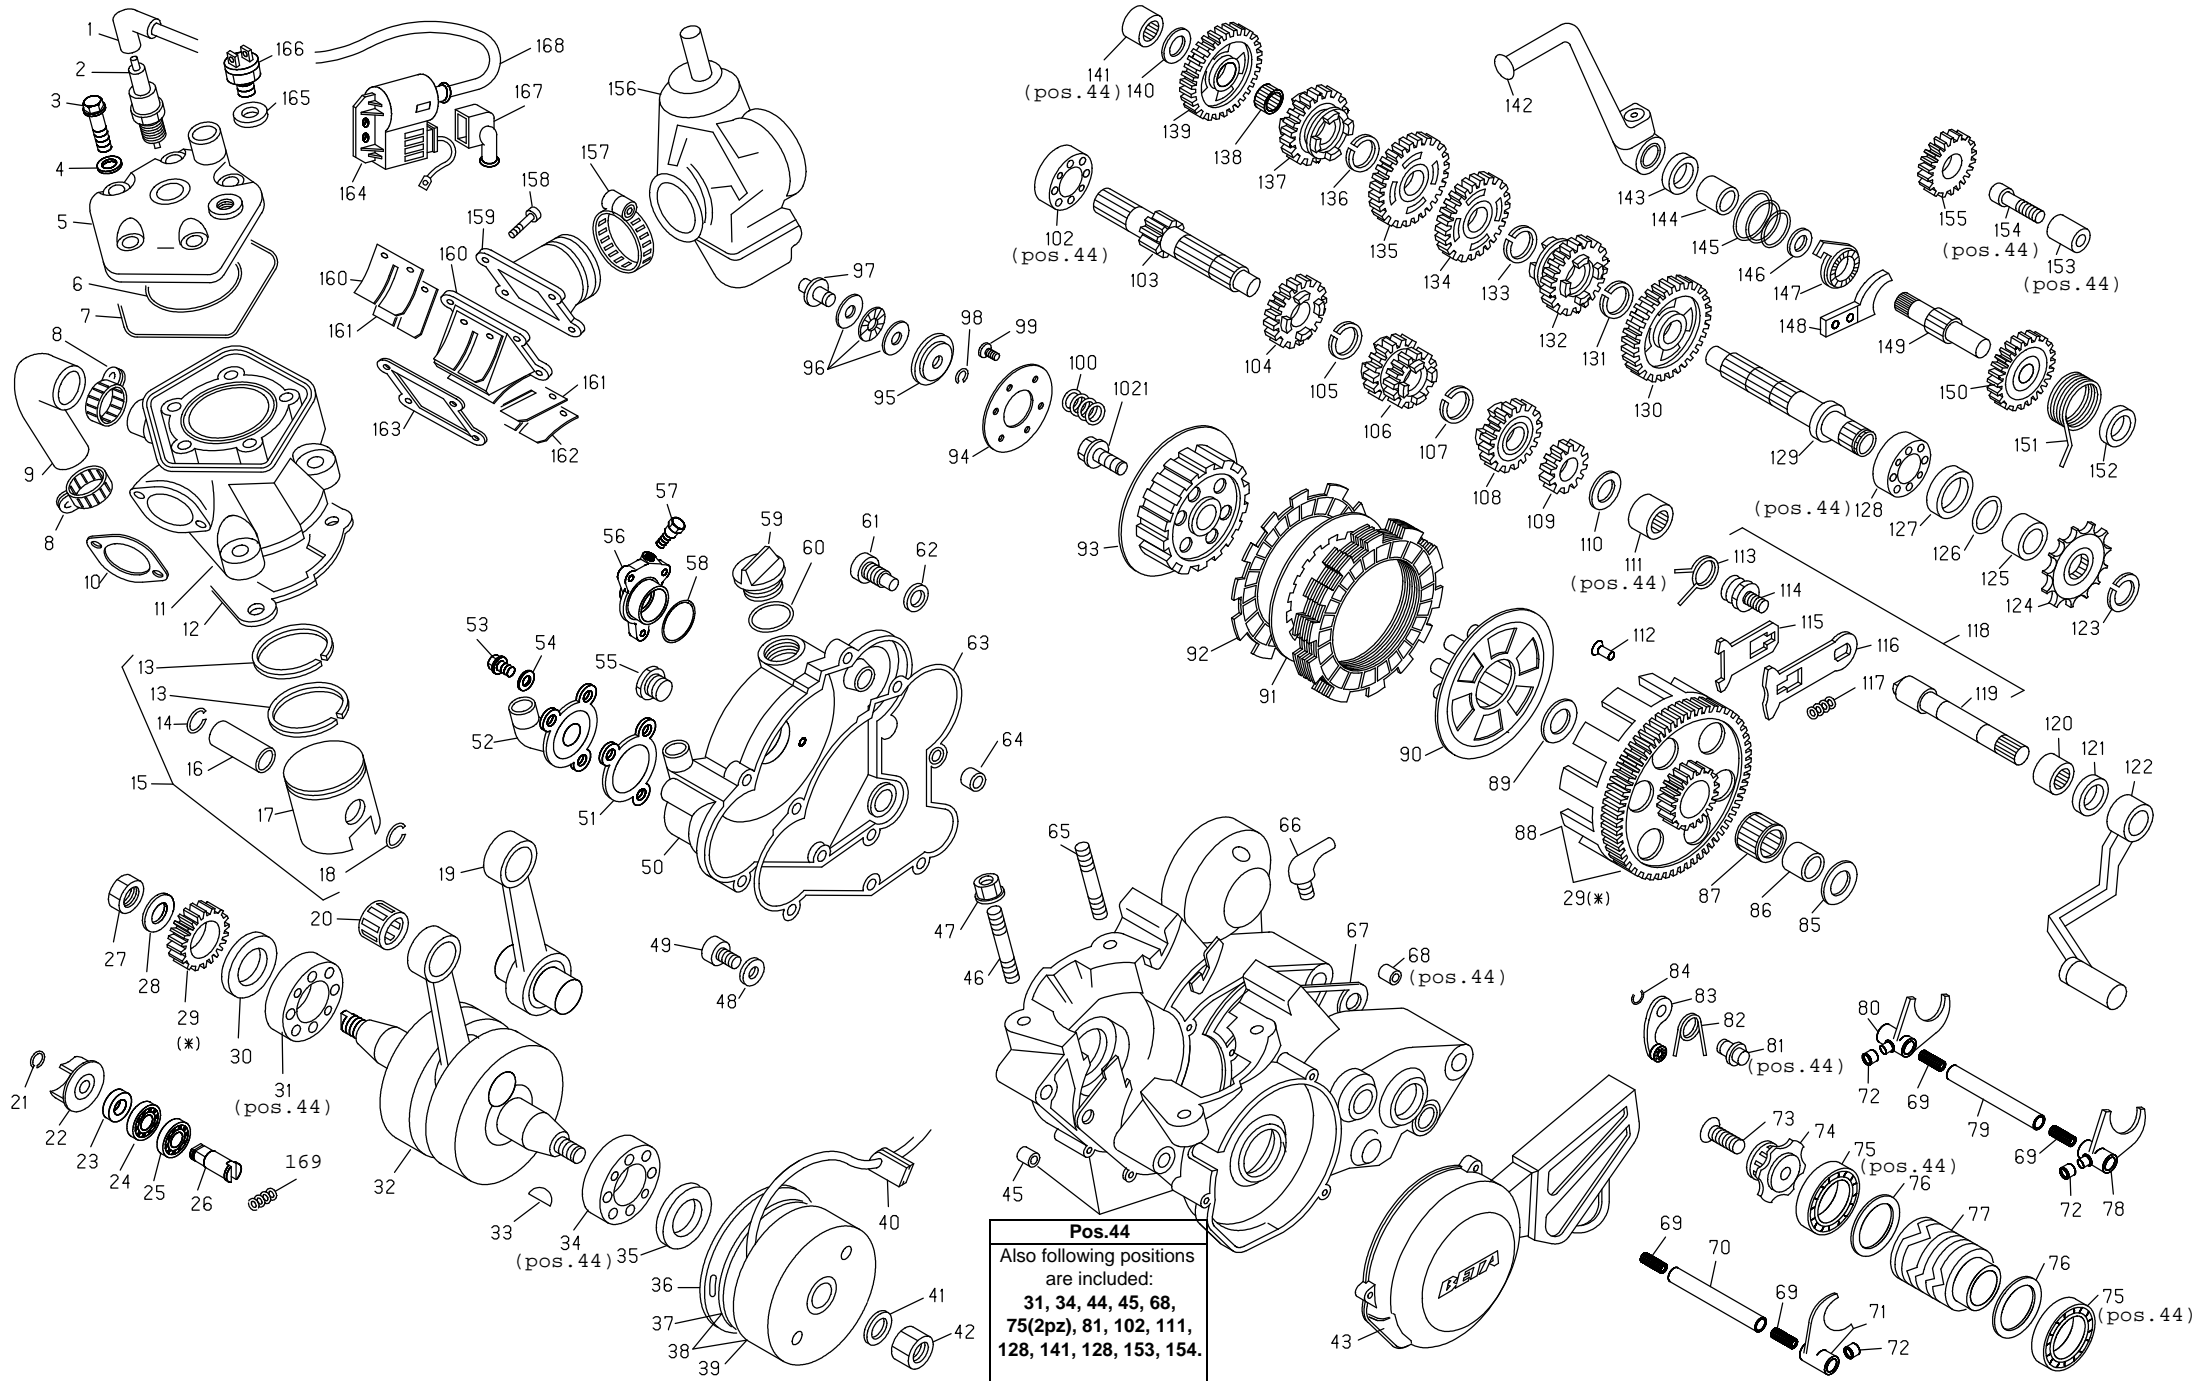

REV 80cc 2007

23/11/07

Pos.44
 Also following positions
 are included:
**31, 34, 44, 45, 68,
 75(2pz), 81, 102, 111,
 128, 141, 128, 153, 154.**

N.	CODE	DESCRIPTION
1	27-13515	SPARK PLUG PROTECTOR
2	12-25200	SPARK PLUG
3	11-52425	SPECIAL BOLT
4	27-45100	COPPER WASHER 7x12x0.5
5	29-12025-0-57	CYLINDER HEAD
6	10-67110	SEAL VYTON 53.70x57.26x1.78
7	10-66960	SEAL 94.97x98.53x1.78
8	15-15228	CLAMP 14/24
9	29-15910	COOLING HOSE
10	16-80321	GASKET
11	12-52463-0-57	CYLINDER
12	16-61750	CYLINDER CRANKCASE GASKET
13	28-60180	PISTON RING
14	10-42010	CIRCLIP
15	25-80270-8	COMPL. PISTON
16	28-93620	PISTON PIN
17	25-80270	PISTON
18	10-42010	CIRCLIP
19	11-03716-8	CONNECTING ROD ASSY
20	16-11500	NEEDLE BEARING
21	28-22660	SEEGER 9E
22	31-21831	PUMP FAN
23	10-44610	OIL SEAL 10x18x4
24	12-93400	SCH. BALL BEARING 10x19x5
25	12-93390	BALL BEARING 10x19x5
26	10-27752	WATER PUMP SHAFT
27	13-28951	SPECIAL NUT 14x1.25x5
28	27-61550	WASHER 14x20x1
29	29-07303-8	PRIMARY DRIVE
30	10-64111	OIL SEAL VYTON 20x35x6
31	12-99022	BALL BEARING 20x52x15
32	10-00682	CRANKSHAFT
33	12-46000	WOODRUFF KEY
34	12-99022	BALL BEARING 20x52x15
35	10-64111	OIL SEAL VYTON 20x35x6
36	25-60163	STATOR PLATE
37	28-97807	FLYWHEEL STATOR
38	31-03263	ELECTRIC FLYWHEEL
39	27-00959	FLYWHEEL ROTOR
40	16-33560	GROMMET
41	27-52500	SPECIAL WASHER
42	13-25100	SPECIAL NUT
43	12-70083-0-57	MAGNETO COVER
44	12-06232-8	CRANKCASE
45	16-41510	DOWEL 12
46	25-98050	STUD BOLT 8x41
47	13-17121	SPECIAL NUT M8
48	16-50511	COPPER WASHER 10x15x2
49	11-58020	SPECIAL BOLT
50	12-62095-0-33	CLUTCH COVER
51	16-74930	GASKET
52	12-67941-0-33	PUMP COVER
53	31-30510	SPECIAL BOLT
54	27-40490	COPPER WASHER 6x10
55	29-10030	WARNING OIL PLUG
56	12-91895-0-33	CLUTCH PUMP COVER
57	31-83530	SPECIAL SCREW
58	10-66750	OIL SEAL
59	29-09600	FEEDING OIL PLUG