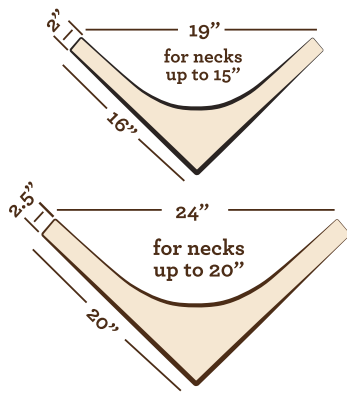

DOGGY DUO BANDANA	Description	MSRP	Wholesale Price
	The Entertainer	$19.90	$9.95
	The Rockstar		
	The Adventurer		
	The Trendsetter		
	The Visionary