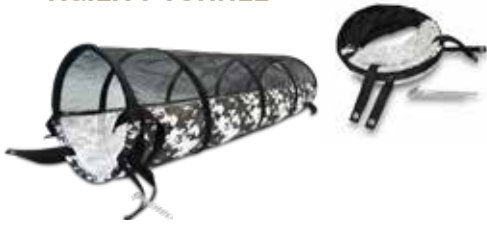

AGILITY TUNNEL

Description	MSRP		Wholesale Price	
	S	L	S	L
Tunnel ^①	$59	$119	$29.50	$59.50