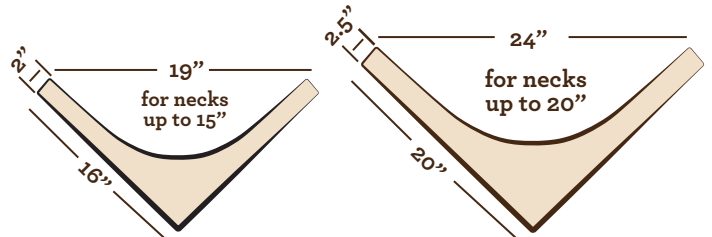

Reversible:
2 looks in 1!

100%
Cotton

Machine
Washable