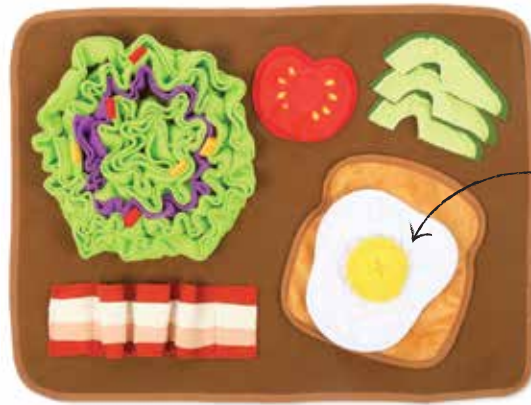

2024 NEW PRODUCTS

ENRICHMENT TOY - SNUFFLE MAT

SAVORY SUNRISE

Size : 24" L x 18" W
PY7173FMF – 5471 / 5