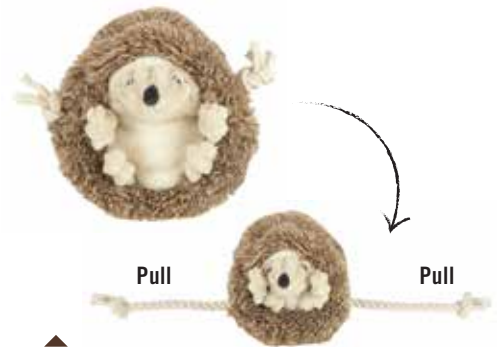

FOREST THE FOX

Size : 15.4" L x 7.1" W x 4.0" H
PY7193BSF – 5770 / 5

HAMILTON THE HEDGEHOG

Size : 6.3" L x 6.7" W x 5.7" H
PY7193CSF – 5770 / 5

TO HELP PROTECT ANIMALS, 2% OF ALL PROCEEDS FROM THIS LINE WILL GO TO THE INTERNATIONAL FUND FOR ANIMAL WELFARE