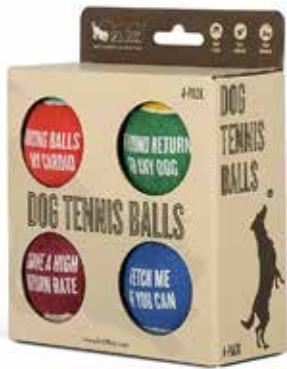

TRAINING POUCHES - DELUXE LANDSCAPE SERIES

Description	MSRP
Training Pouch - Deluxe	\$19.90

TRAVEL BOWL - LANDSCAPE SERIES

Description	MSRP
Travel Bowl	\$17.90

Holds 2.3 L of liquid

Waterproof inner lining

Easy Clip Attachment

AZO-Free Dye

EXPLORER PACK

Description	MSRP
Explorer Pack	\$39.90

Explorer Pack Features:

GO-GO ASTRO BALL

Description	MSRP
Flare	\$10.90
Lunar	
Nebula	

- Bouncy
- Squeak
- Floatable
- AZO-Free Dye
- Certified Non-Toxic

DOG TENNIS BALLS

Description	MSRP
Dog Tennis Balls (Pack of 4)	\$11.90

- They Float!
- They Squeak!
- They Bounce
- AZO-Free Dye
- Certified Non-Toxic

SIZING GUIDE

Product		Small	Medium	Large
Outdoor Chill Pad		24" x 18" x 1.6"	30" x 20" x 1.8"	36" x 23" x 2.6"
Outdoor Bed		28" x 20.5" x 7.9"	37" x 27.5" x 9.5"	48" x 35.5" x 11"
Outdoor Dog Tent		53.1" x 53.1" x 37"		
Barbell Rope Toy		7.9" x 2.4" x 2.4"	_____	11.8" x 3.1" x 3.1"
Tug Rope Toy		11" x 1.4" x 1.4"	_____	15.4" x 2" x 2"
Flying Disc Toy		Ø 8.7" x 0.8"	_____	_____
Toss & Float Toy		16.5" x 2" x 2"	_____	18.1" x 2.6" x 2.6"
Training Pouch - Deluxe		6.7" x 5.9" x 2.2"	_____	_____
Go Go Astro Ball		Ø 3.1"		
Dog Tennis Balls		Ø 2.4"		
Explorer Pack		27.3" x 2.5" x 6.3"	_____	_____
Travel Bowl - Landscape Series		7.1" x 7.1" x 3.9"		
Travel Bowl		Ø 5.9" x 3.1"	_____	_____
Tunnel		Ø 13" x 50"	Ø 22" x 95"	