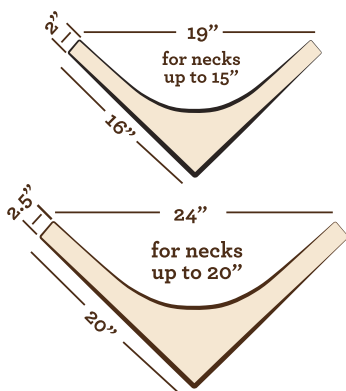

DOGGY DUO BANDANA	Description	MSRP
	The Entertainer	
	The Rockstar	
	The Adventurer	$19.90
	The Trendsetter	
	The Visionary