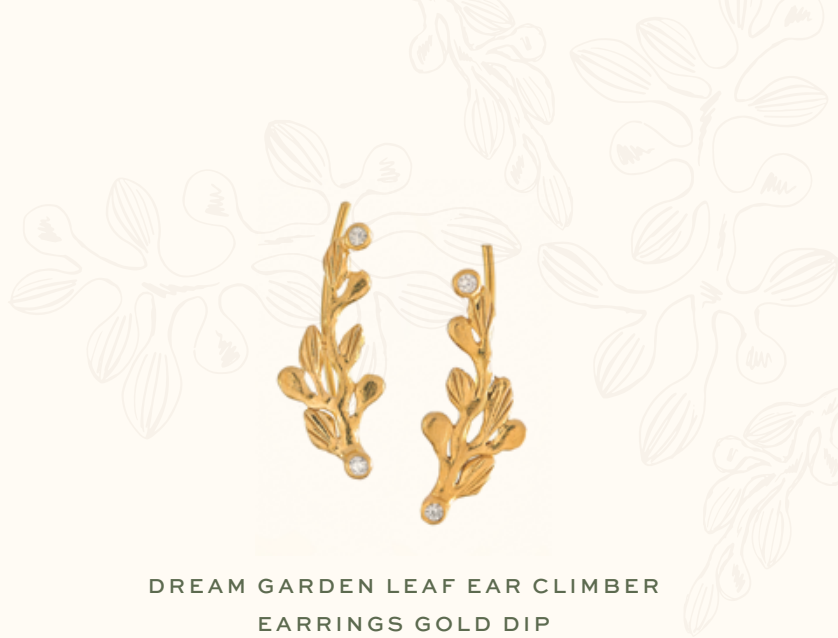

# TULO LA

DREAM GARDEN LEAF STUDS  
WITH WHITE CRYSTAL GOLD DIP

**RP 1.990.000**

DREAM GARDEN LEAF EAR CLIMBER  
EARRINGS GOLD DIP

**RP 1.990.000**

DREAM GARDEN HOOPS  
GOLD DIP

**RP 2.590.000**

DREAM GARDEN LEAF EARJACKET  
GOLD DIP