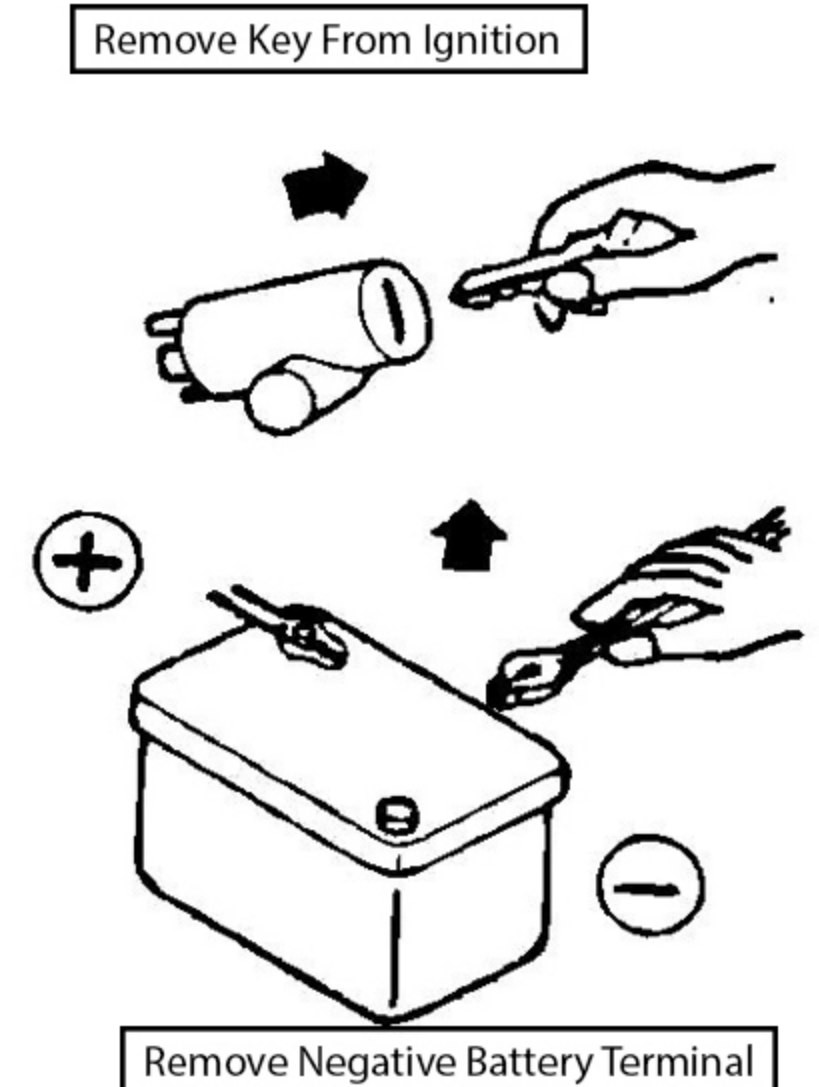

ELECTRICAL GAUGES W/PEAK & WARNING

52mm CRYSTAL BLUE SERIES WHITE / AMBER LED DISPLAY

Voltmeter

1

2

3

4

5