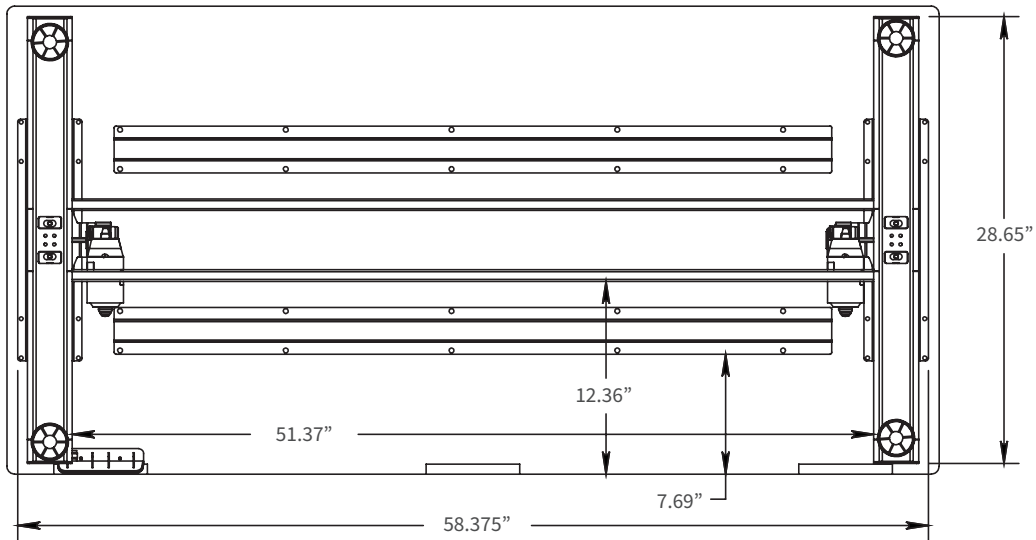

BenchBUD

A robust, electric height adjustable workbench designed for the at-home craftsman, woodworker, mechanic, or hobbyist. BenchBUD adjusts to any user or project in seconds to help eliminate back pain.

If attaching your own top to the BenchBUD base, please review the maximum worksurface sizes below:

| BenchBUD Base Size | Maximum Compatible Worksurface Size (D x W) |
|--------------------|---|
| 30" x 48" | 30" x 72" |
| 30" x 60" | 30" x 84" |
| 30" x 72" | 30" x 96" |

Dimensions for Size: 30" x 48"

Dimensions for Size: 30" x 60"

Dimensions for Size: 30" x 72"