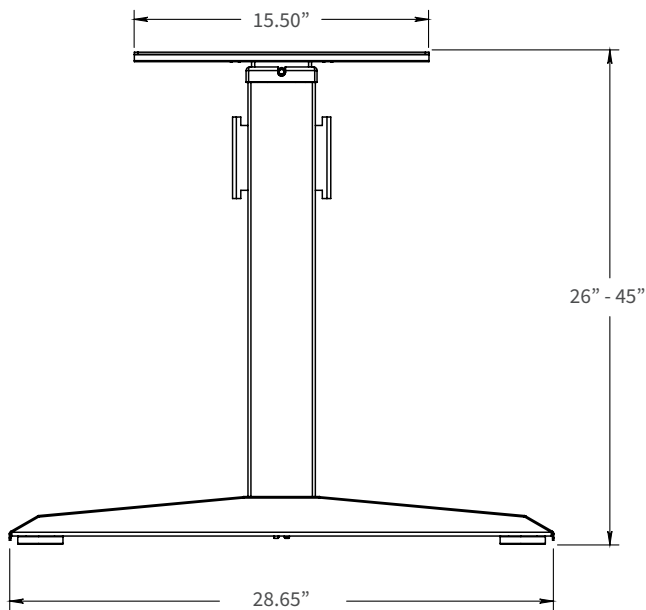

BenchBUD

A robust, electric height adjustable workbench designed for the at-home craftsman, woodworker, mechanic, or hobbyist. BenchBUD adjusts to any user or project in seconds to help eliminate back pain.

If attaching your own top to the BenchBUD base, please review the maximum worksurface sizes below:

| BenchBUD Base Size | Maximum Compatible Worksurface Size (D x W) |
|--------------------|---|
| 30" x 48" | 30" x 72" |
| 30" x 60" | 30" x 84" |
| 30" x 72" | 30" x 96" |

Dimensions for Size: 30" x 48"

Dimensions for Size: 30" x 60"

Dimensions for Size: 30" x 72"