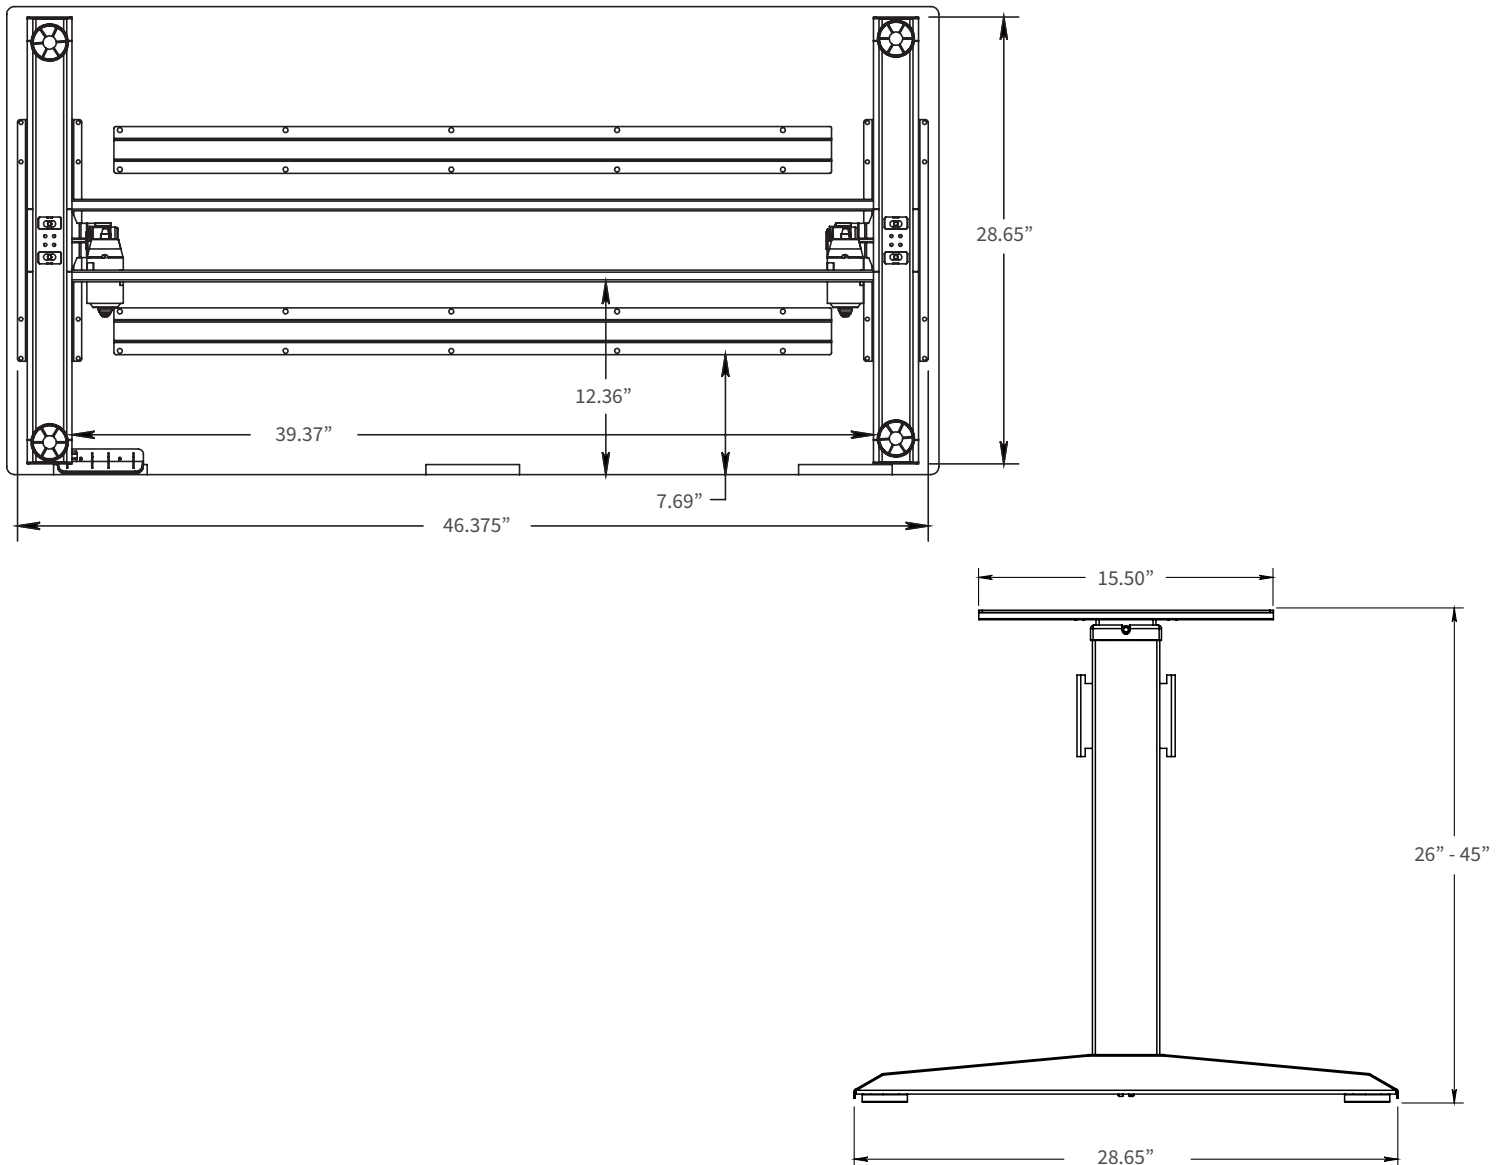

BenchBUD

A robust, electric height adjustable workbench designed for the at-home craftsman, woodworker, mechanic, or hobbyist. BenchBUD adjusts to any user or project in seconds to help eliminate back pain.

If attaching your own top to the BenchBUD base, please review the maximum worksurface sizes below:

| BenchBUD Base Size | Maximum Compatible Worksurface Size (D x W) |
|--------------------|---|
| 30" x 48" | 30" x 72" |
| 30" x 60" | 30" x 84" |
| 30" x 72" | 30" x 96" |

Dimensions for Size: 30" x 48"

Dimensions for Size: 30" x 60"

Dimensions for Size: 30" x 72"