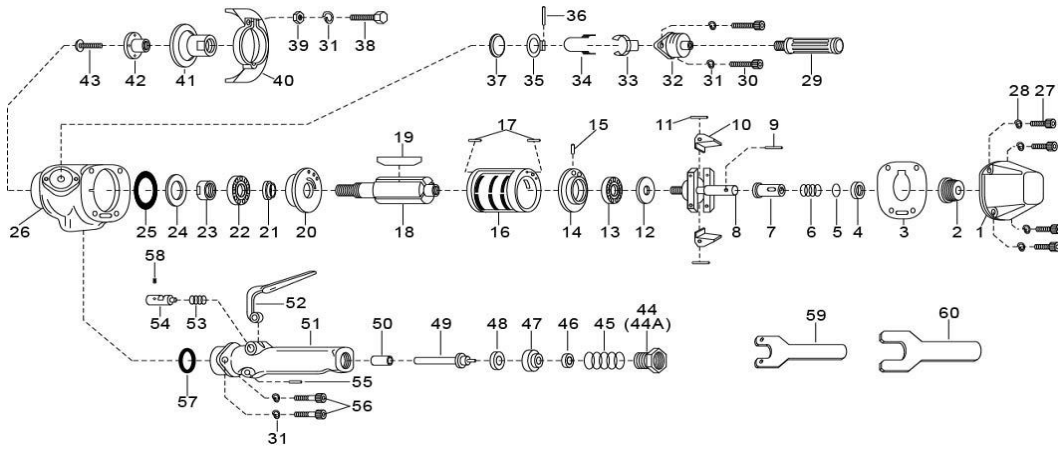

ZVG760-BC Vertical Grinders

TECHNICAL DATA

Grinding Wheel.inch (mm)	7(180)
Free Speed R.P.M.	6000
Max. Air Consumption scfm	56.5
Overall Length mm	260
Net Weight lb. (kg)	4.44
Air Inlet inch	3/8
Air Hose Size inch	1/2
H.P	2.1
Noise Level dB	78
Spindle Size	5/8-11