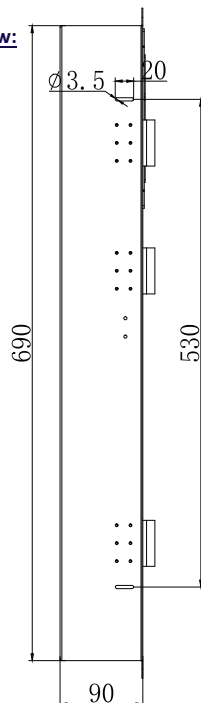

PART# ME-GNNBN5-S90
Grove Elite NBN Enclosure G5 (Small) 90mm

AUSTRALIAN

MASTER DISTRIBUTORS

WA

Advanced Electrical Equipment
sales-osbornepk@advanced.net.au
(08) 9445 1711

NSW

Execab Custom Cables Pty Ltd
sales@execab.com.au
0421 650 168

VIC

Alvin Electronics
sales@alvin.com.au
(03) 9808 0933

SA

Bowden Agencies
bowden@senet.com.au
(08) 8340 0707

QLD

Design Data Management
michael@designdata.com.au
(07) 3255 6622

Side View:

Grove Communication Supplies Pty Ltd

Technical Support: 1300 732 254

Email: sales@grovecoms.net.au

Web: www.grovecoms.com.au

8 Port Kembla Drive, Bibra Lake WA 6163