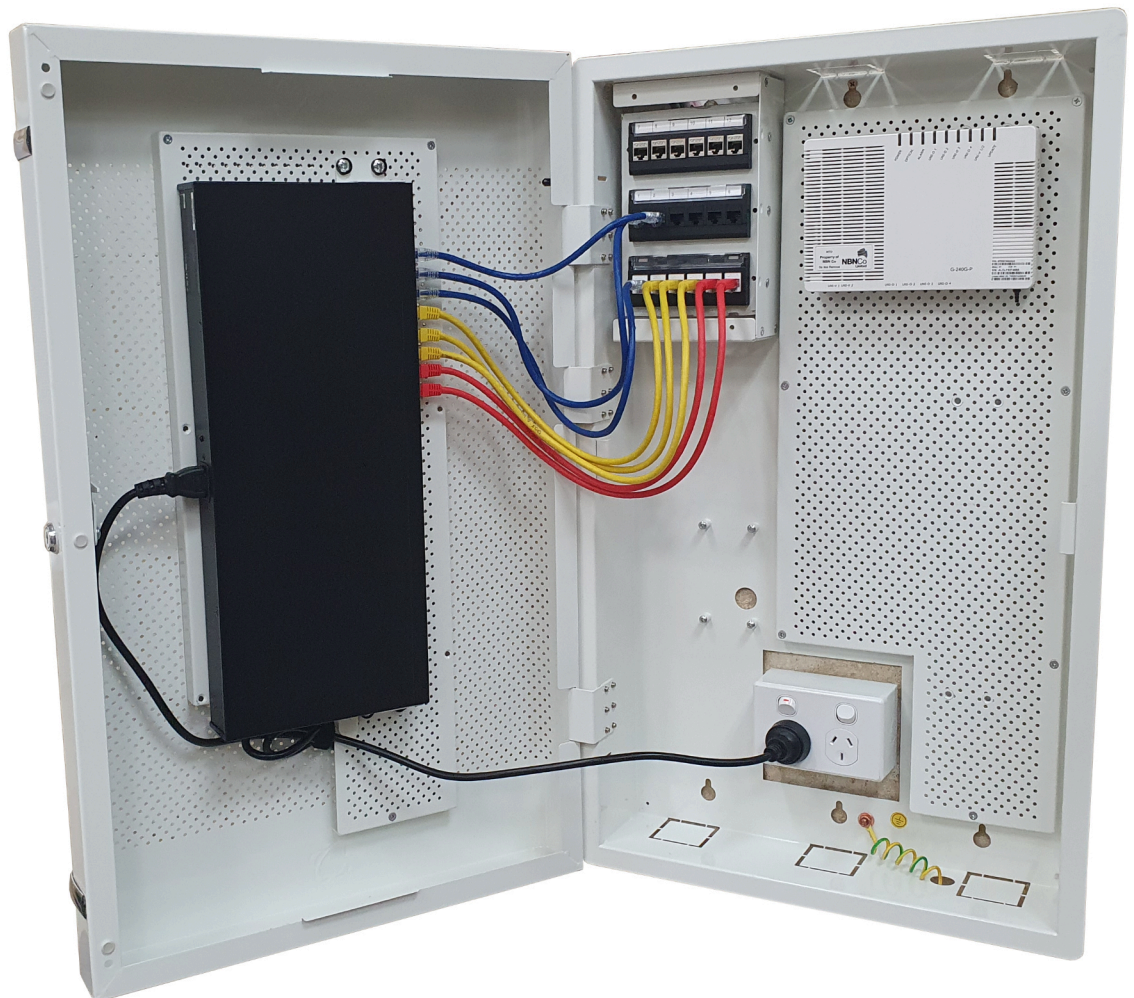

VIC

Alvin Electronics
sales@alvin.com.au
(03) 9808 0933

SA

Bowden Agencies
bowden@senet.com.au
(08) 8340 0707

QLD

Design Data Management
michael@designdata.com.au
(07) 3255 6622

Part# **SW-P1018G6** - Mounted into enclosure:
***note - 16 Port switch currently not compatible with installs using BBPSU for clearance, install without BBPSU shown here:**