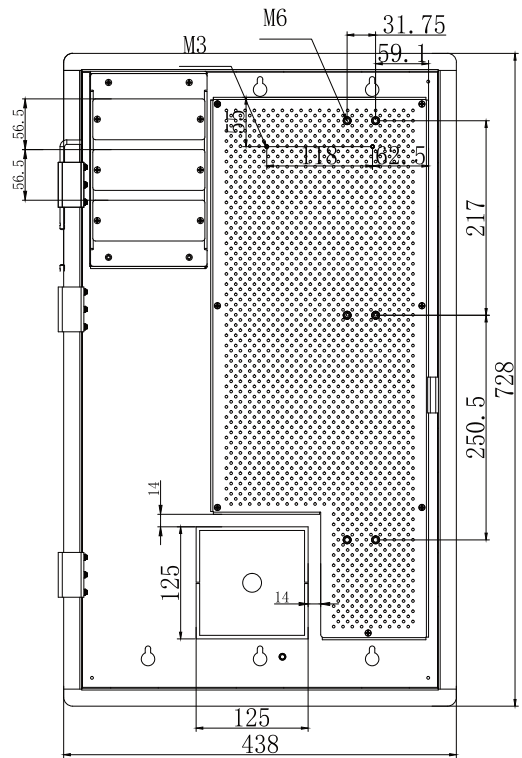

Front Door:

Enclosure Body:

Side View:

Top View:

Grove Communication Supplies Pty Ltd

Technical Support: 1300 732 254

Email: sales@grovecoms.net.au

Web: www.grovecoms.com.au