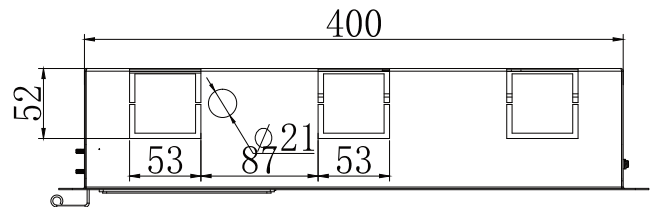

Front Door:

Enclosure Body:

Side View:

Top View:

Grove Communication Supplies Pty Ltd

Technical Support: 1300 732 254

Email: sales@grovecoms.net.au

Web: www.grovecoms.com.au