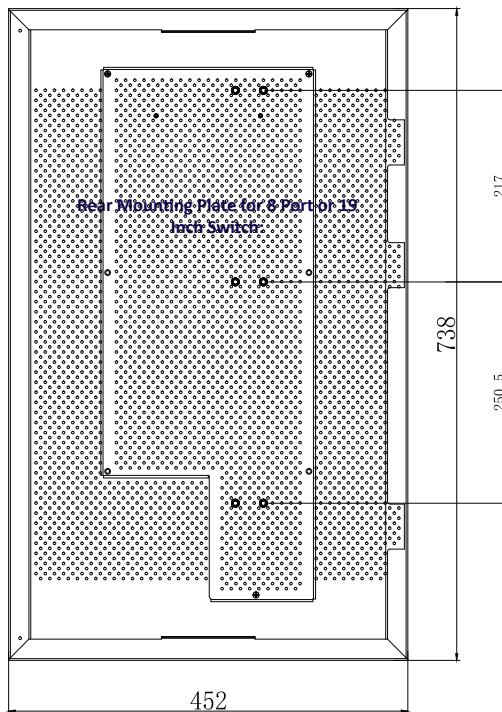

Front Door:

Enclosure Body:

Side View:

Top View:

Grove Communication Supplies Pty Ltd

Technical Support: 1300 732 254

Email: sales@grovecoms.net.au

Web: www.grovecoms.com.au