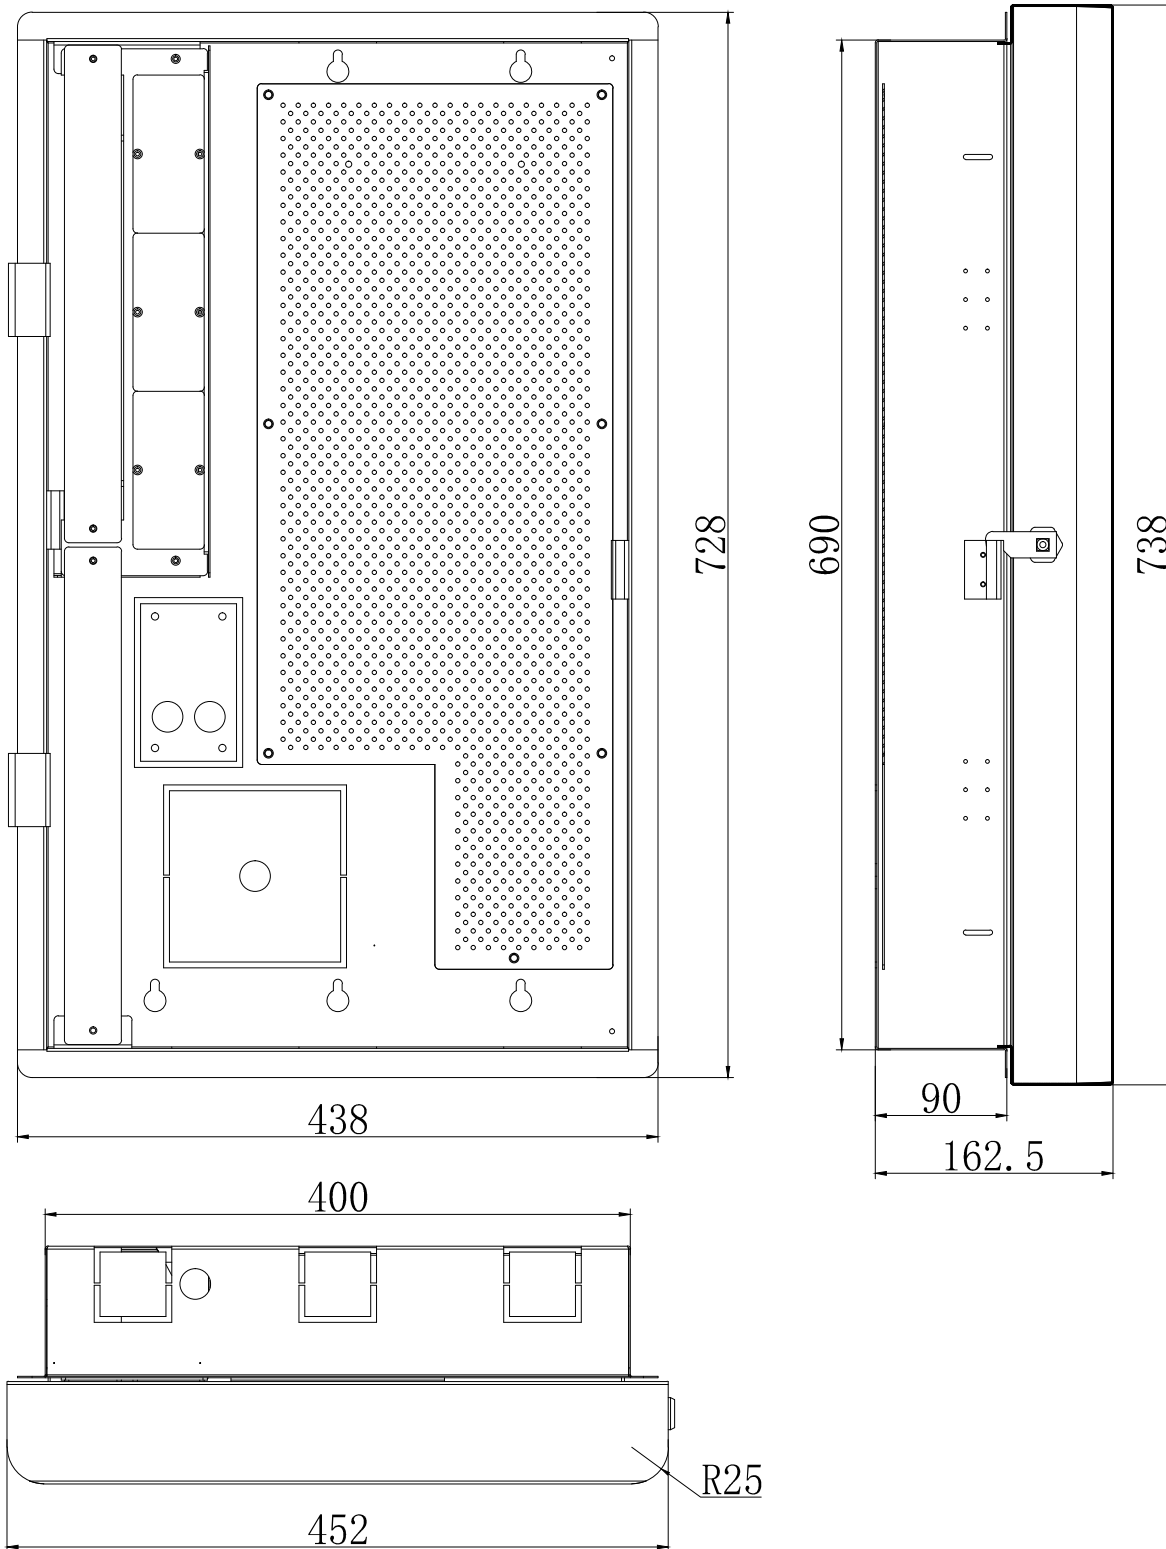

PART# ME-GNNBN4-S90

Grove Elite NBN Enclosure G4 (Small) 90mm

Grove Communication Supplies Pty Ltd

Technical Support: 1300 732 254

Web: www.grovecoms.net.au

NSW Email: salesnsw@grovecoms.net.au

Melbourne: 58 Taunton Drive, Cheltenham VIC 3192

Email: salesvic@grovecoms.net.au

Brisbane: 5/23 Londer Close, Hemmant QLD 4174

Email: salesqld@grovecoms.net.au

Perth: 8 Port Kembla Drive, Bibra Lake WA 6163

Email: saleswa@grovecoms.net.au