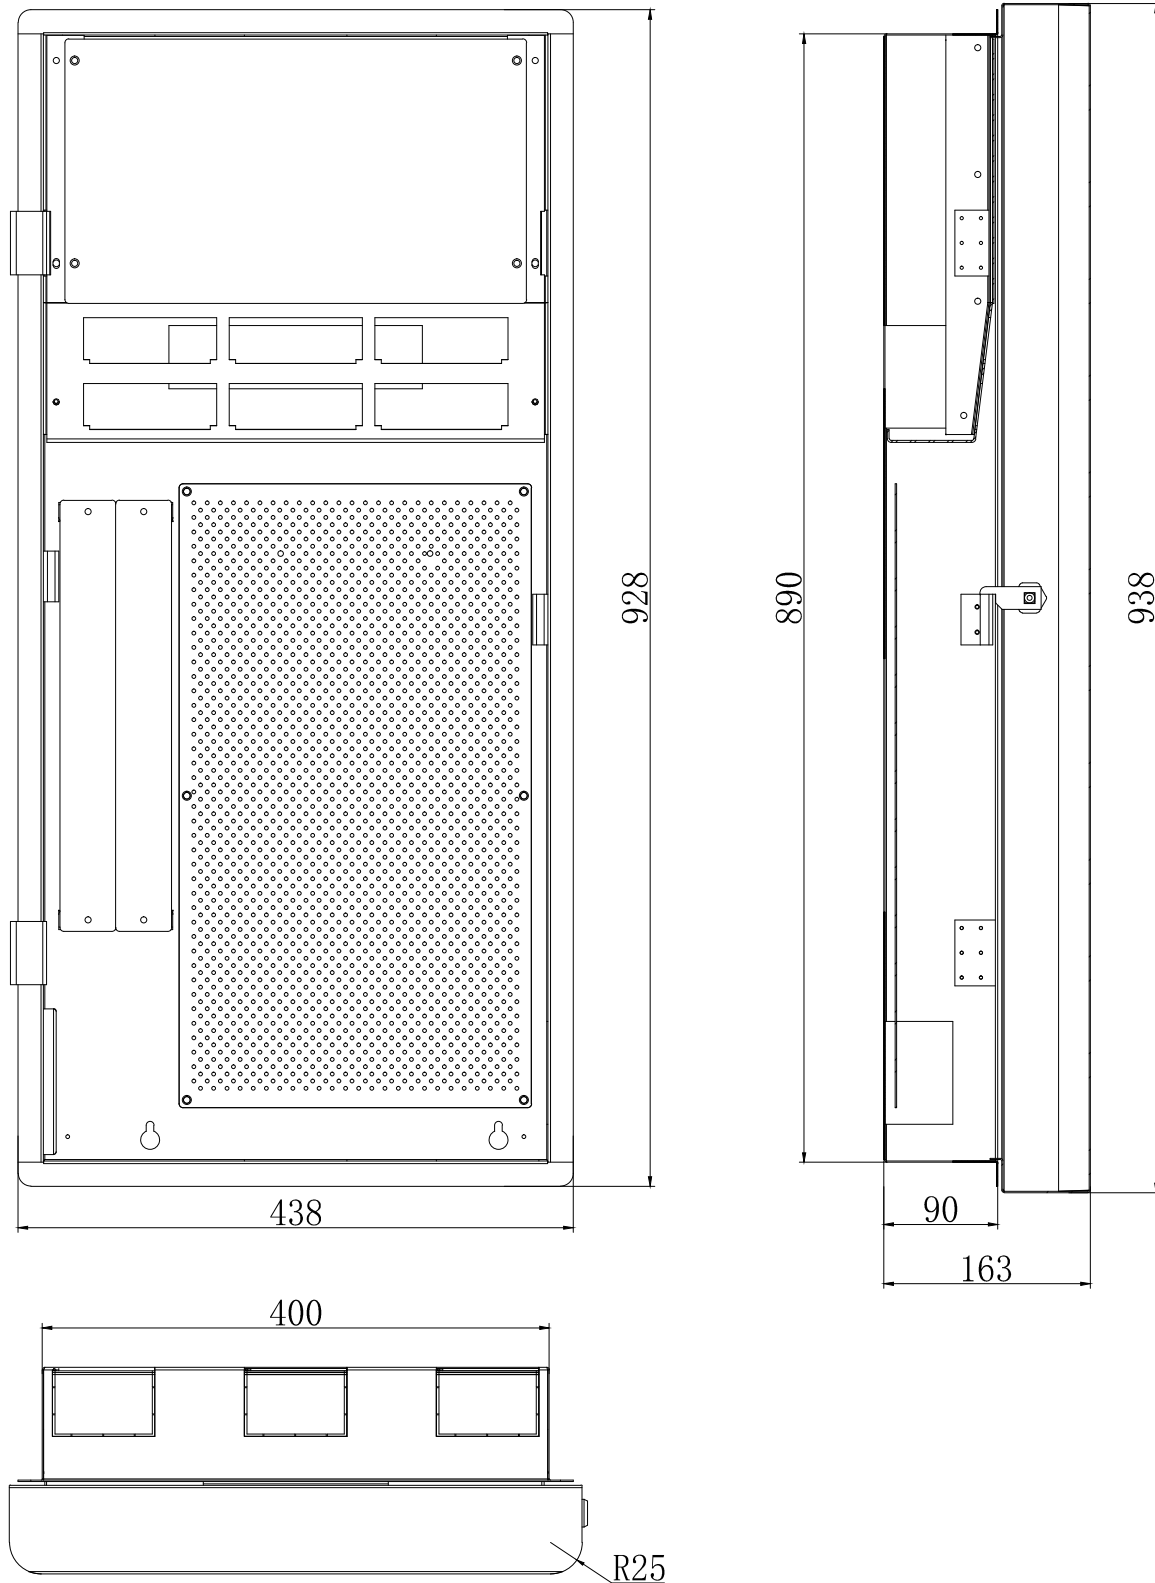

PART# ME-GNNBN4-L
Grove Elite NBN Enclosure GEN4 (Large)

Grove Communication Supplies Pty Ltd

Technical Support: 1300 732 254
Web: www.grovecoms.net.au

Perth: 8 Port Kembla Drive, Bibra Lake WA 6163
Email: saleswa@grovecoms.net.au