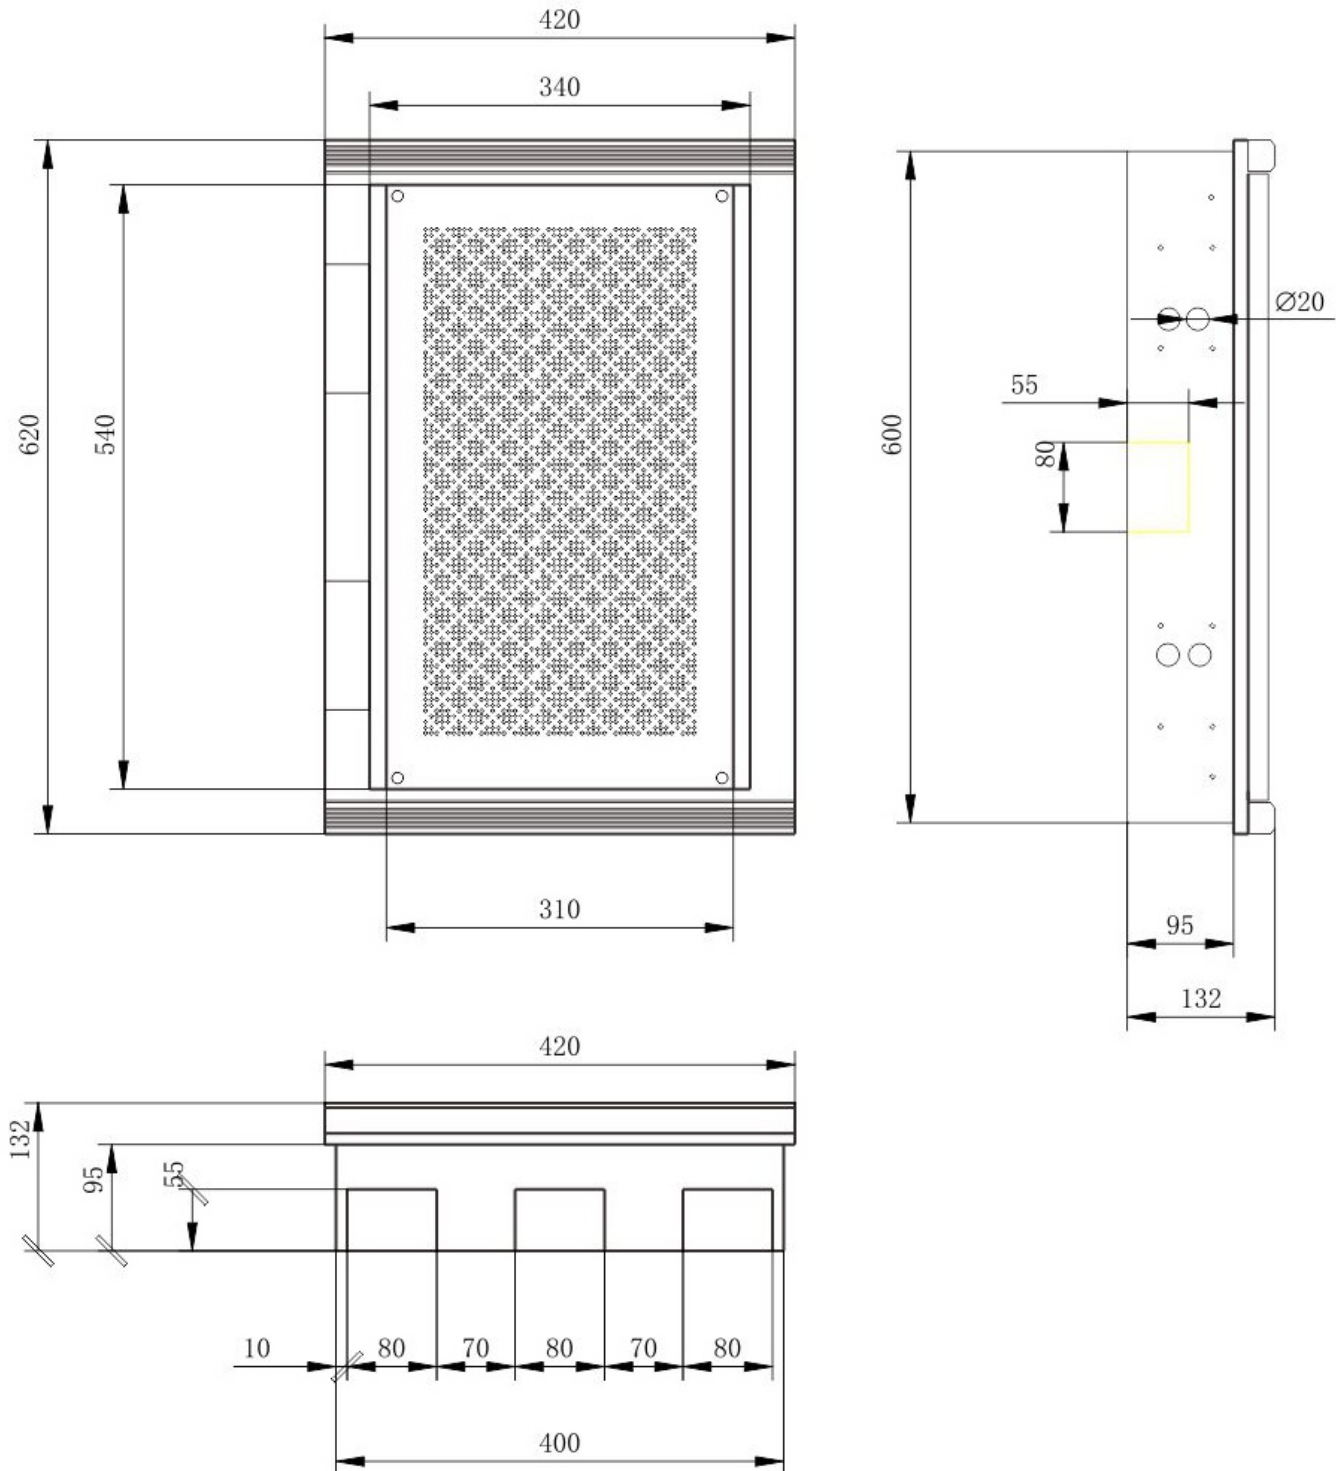

PART# ME-GNNBN3-X
Grove Express NBN Enclosure

Grove Communication Supplies Pty Ltd

Technical Support: 1300 732 254

Web: www.grovecoms.net.au

NSW Email: salesnw@grovecoms.net.au

Melbourne Email: salesvic@grovecoms.net.au

Brisbane: 5/23 Londer Close, Hemmant QLD 4174

Email: salesqld@grovecoms.net.au

Perth: 8 Port Kembla Drive, Bibra Lake WA 6163

Email: saleswa@grovecoms.net.au