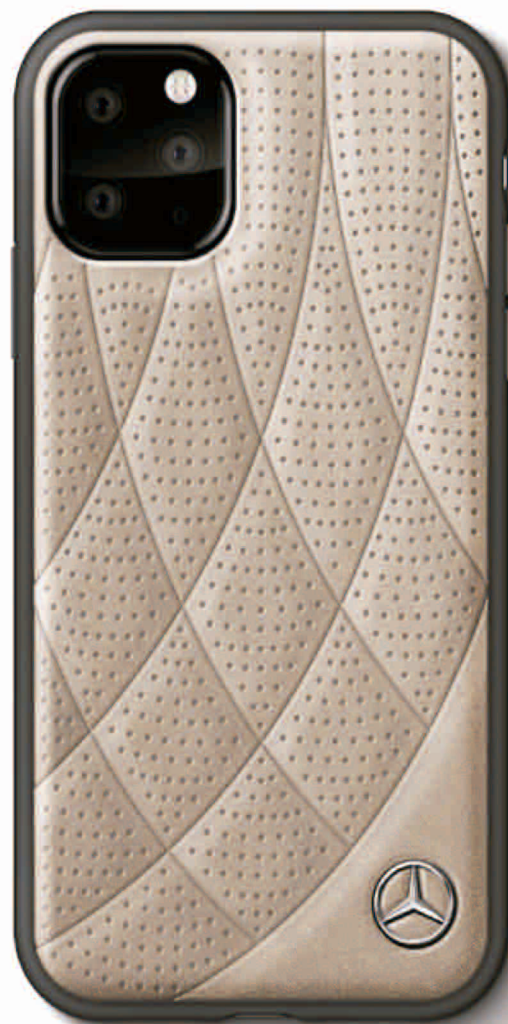

-  Microfiber
-  Card slots
-  Debossed wordmark

iPhone XI 5.8"
iPhone XI 6.1"
iPhone XI 6.5"

MEFLBKS58DIQBR
MEFLBKS61DIQBR
MEFLBKS65DIQBR

New Bow line.

REAL LEATHER CASE: "CRYSTAL" GREY.

Genuine leather

Soft TPU casing

Shock absorption

Debossed elements

Perforations

Metallic "Star" logo

Printed wordmark

iPhone XI 5.8"
iPhone XI 6.1"
iPhone XI 6.5"

MEHCN58DIQGR
MEHCN61DIQGR
MEHCN65DIQGR

New Bow line.

REAL LEATHER CASE: "ABYSS" BLUE.

Genuine leather

Soft TPU casing

Shock absorption

Debossed elements

Perforations

Metallic "Star" logo

Printed wordmark