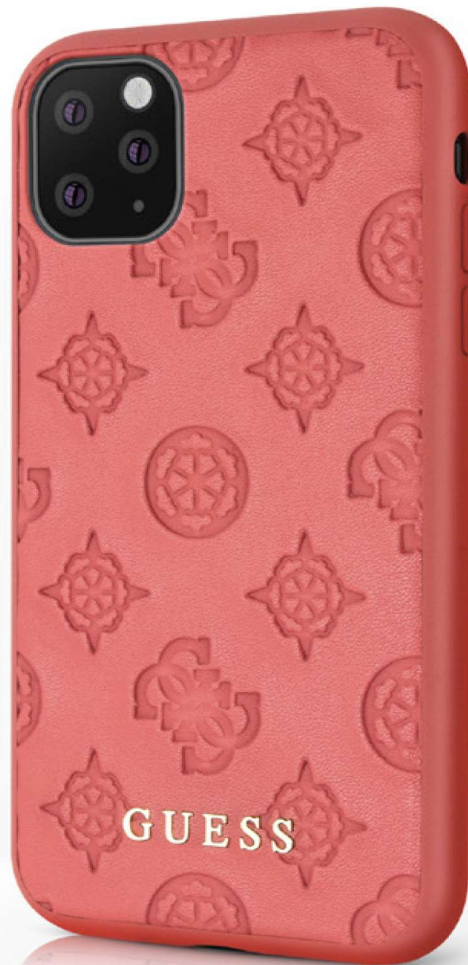

GUESS

LOS ANGELES

PEONY COLLECTION

4G PEONY - POPPY

New Iphone 5,8" - GUHCN58PELRE
New Iphone 6,1" - GUHCN61PELRE
New Iphone 6,5" - GUHCN65PELRE