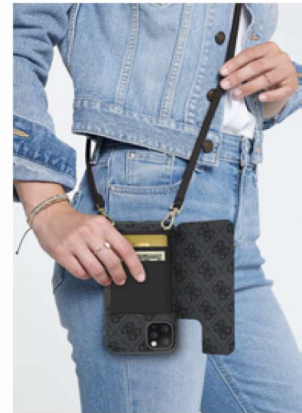

## CROSSBODY COLLECTION

SOFT TPU CASING

DROP PROTECTION

EASY SNAP-ON