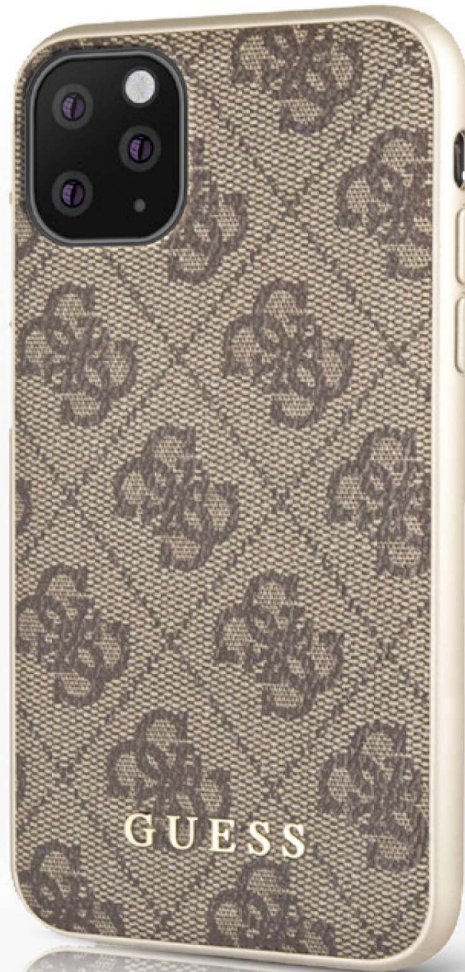

## MARBLE COLLECTION

**BLACK**

New Iphone 5,8" - GUHCN58HYMABK  
New Iphone 6,1" - GUHCN61HYMABK  
New Iphone 6,5" - GUHCN65HYMABK

**WHITE**

New Iphone 5,8" - GUHCN58HYMAWH  
New Iphone 6,1" - GUHCN61HYMAWH  
New Iphone 6,5" - GUHCN65HYMAWH

TEMPRED  
GLASS

DROP  
PROTECTION

EASY  
SNAP-ON

## 4G COLLECTION

**4G BROWN**

New Iphone 5,8" - GUHCN58GF4GBR  
New Iphone 6,1" - GUHCN61GF4GBR  
New Iphone 6,5" - GUHCN65GF4GBR

**4G BROWN**

New Iphone 5,8" - GUFLBKS584GB  
New Iphone 6,1" - GUFLBKS614GB  
New Iphone 6,5" - GUFLBKS654GB