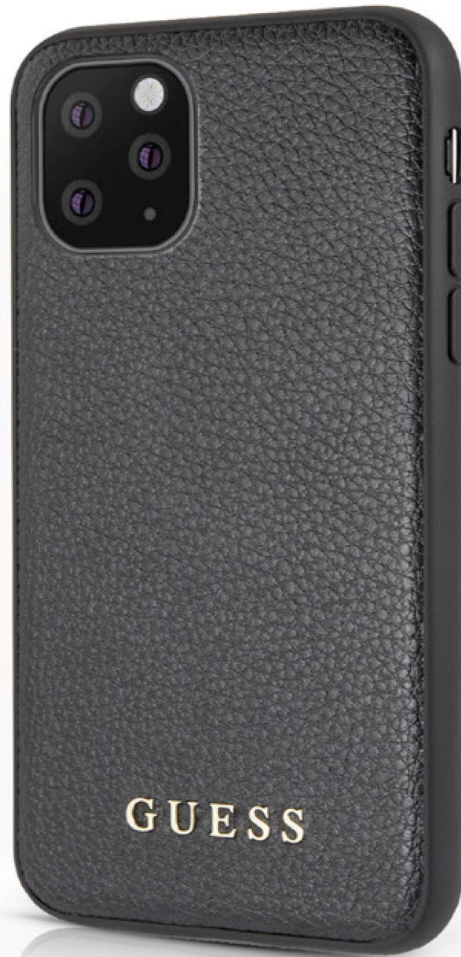

GUESS

LOS ANGELES

IRIDESCENT COLLECTION

BLACK

New Iphone 5,8" - GUHCN58IGLBK
New Iphone 6,1" - GUHCN61IGLBK
New Iphone 6,5" - GUHCN65IGLBK