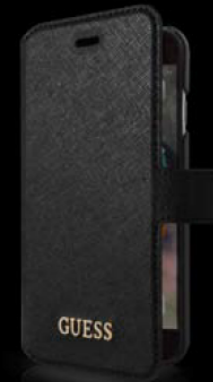

GUESS

SAFFIANO LOOK Collection

Black Booktype Folio

iPhone 7 - GUFLBK77BK
iPhone 7 Plus - GUFLBK77LTK
iPhone SE - GUFLBK77SEBK