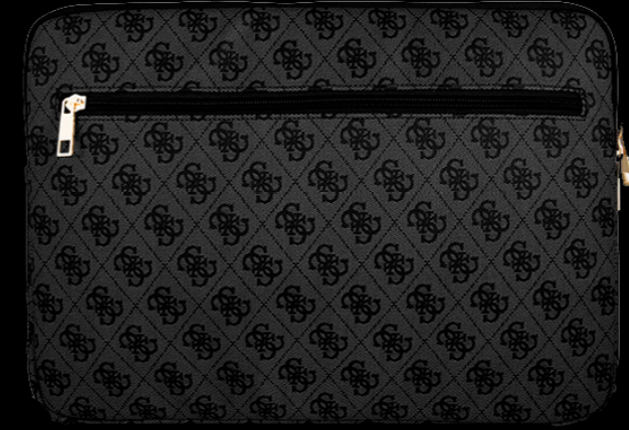

Beige Computer Bag

Compatible 15" - GUCB157BE

Pink Computer Sleeve

Compatible 11" - GUCS117RO  
 Compatible 13" - GUCS137RO  
 Compatible 15" - GUCS157RO

Pink Computer Bag

Compatible 15" - GUCB157RO

GUESS

COLLECTION