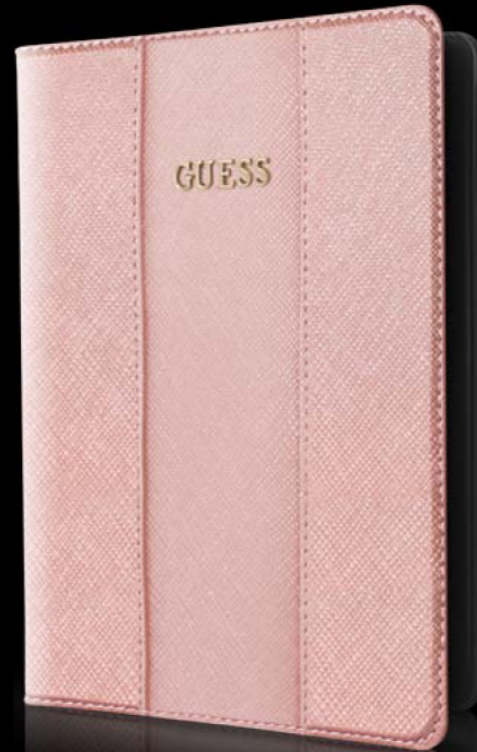

GUESS

SAFFIANO LOOK Collection

Folio Case & Tablet Bag

Pink
Folio Case

iPad Mini 4 - GUFPM4TRO
iPad Air 2 - GUFCD6TRO
iPad Pro - GUFPPTRO