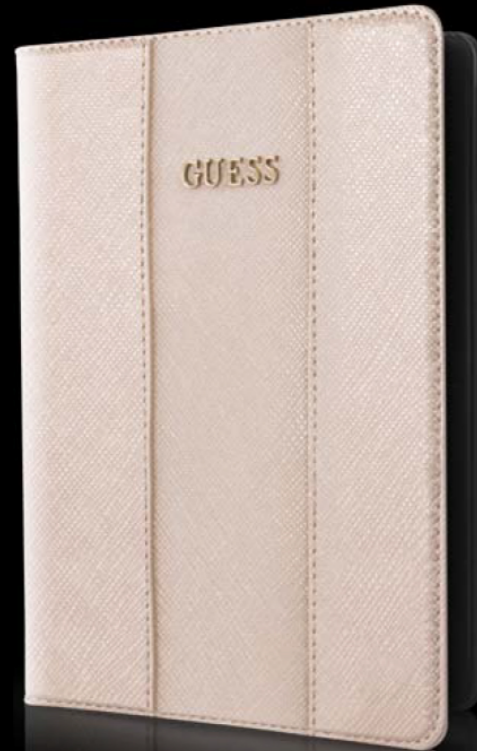

GUESS

SAFFIANO LOOK Collection

Folio Case & Tablet Bag

Beige
Folio Case

iPad Mini 4 - GUFPM4TBE
iPad Air 2 - GUFCD6TBE
iPad Pro - GUFPP7TBE