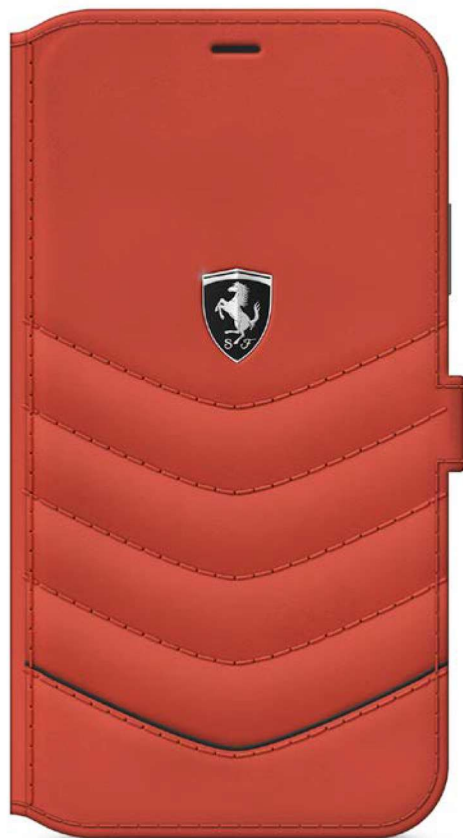

STAND FUNCTION
3 CARD SLOTS

BOOKTYPE FOLIO
BLACK

INSIDE

MICROFIBER
INSIDE

GENUINE
LEATHER

SLIM
PROFILE

DROP
PROTECTION

EASY
SNAP-ON

iPhone 11 5,8" - FEHQULBKS58BK
iPhone 11 6,1" - FEHQULBKS61BK
iPhone 11 6,5" - FEHQULBKS65BK

OFF TRACK

QUILTED

STAND FUNCTION
3 CARD SLOTS

BOOKTYPE FOLIO
RED

INSIDE

MICROFIBER
INSIDE

GENUINE
LEATHER

SLIM
PROFILE

DROP
PROTECTION

EASY
SNAP-ON

iPhone 11 5,8" - FEHQULBKS58RE
iPhone 11 6,1" - FEHQULBKS61RE
iPhone 11 6,5" - FEHQULBKS65RE

OFF TRACK

3D EMBOSSED LOGO

HARD CASE
BLACK

iPhone 11 5,8" - FEO3DHCN58BK
iPhone 11 6,1" - FEO3DHCN61BK
iPhone 11 6,5" - FEO3DHCN65BK

HARD CASE
RED

iPhone 11 5,8" - FEO3DHCN58RE
iPhone 11 6,1" - FEO3DHCN61RE
iPhone 11 6,5" - FEO3DHCN65RE

INSIDE

MATTE TPU
CASING

GENUINE
LEATHER

SLIM
PROFILE

DROP
PROTECTION

EASY
SNAP-ON