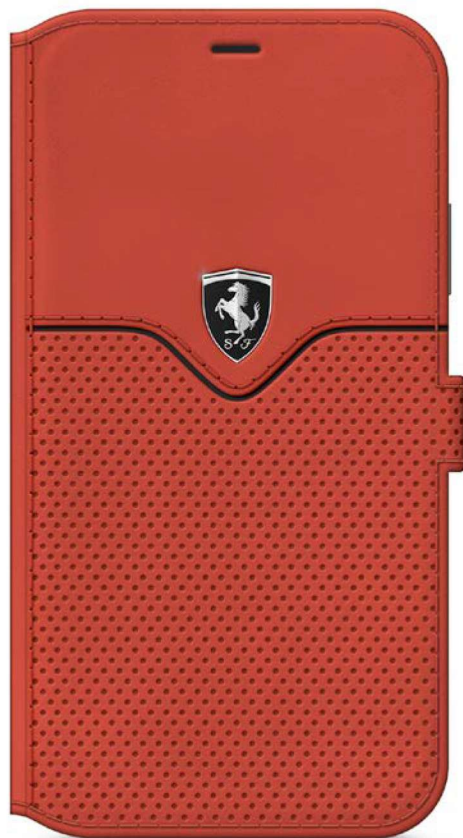

SLIM
PROFILE

DROP
PROTECTION

EASY
SNAP-ON

iPhone 11 5,8" - FEHQULBKS58RE
iPhone 11 6,1" - FEHQULBKS61RE
iPhone 11 6,5" - FEHQULBKS65RE

OFF TRACK

3D EMBOSSED LOGO

HARD CASE
BLACK

iPhone 11 5,8" - FEO3DHCN58BK
iPhone 11 6,1" - FEO3DHCN61BK
iPhone 11 6,5" - FEO3DHCN65BK

HARD CASE
RED

iPhone 11 5,8" - FEO3DHCN58RE
iPhone 11 6,1" - FEO3DHCN61RE
iPhone 11 6,5" - FEO3DHCN65RE

INSIDE

MATTE TPU
CASING

GENUINE
LEATHER

SLIM
PROFILE

DROP
PROTECTION

EASY
SNAP-ON

OFF TRACK

PERFORATED BACK

STAND FUNCTION
3 CARD SLOTS

BOOKTYPE FOLIO
RED

iPhone 11 5,8" - FEOVEFLBKS58RE
iPhone 11 6,1" - FEOVEFLBKS61RE
iPhone 11 6,5" - FEOVEFLBKS65RE

INSIDE

MICROFIBER
INSIDE

GENUINE
LEATHER

PERFORATED
HOLES

SLIM
PROFILE

DROP
PROTECTION

EASY
SNAP-ON

OFF TRACK

PERFORATED BACK

STAND FUNCTION
3 CARD SLOTS

BOOKTYPE FOLIO
BLACK