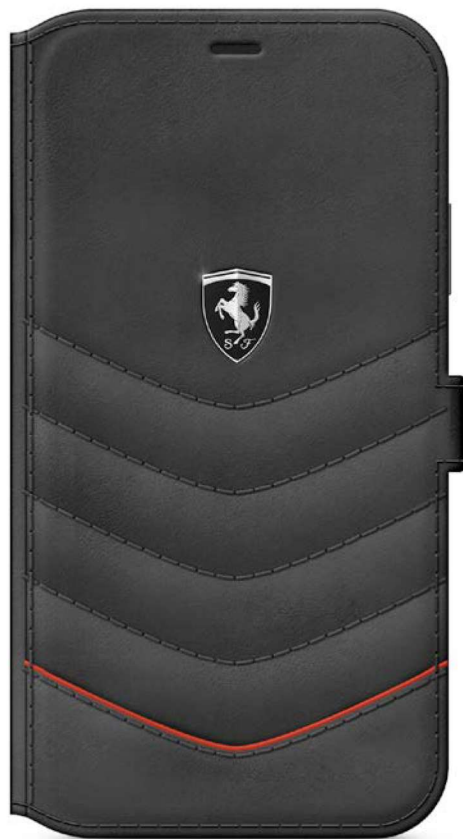

OFF TRACK

QUILTED

HARD CASE
BLACK

iPhone 11 5,8" - FEHQHCN58BK
iPhone 11 6,1" - FEHQHCN61BK
iPhone 11 6,5" - FEHQHCN65BK

HARD CASE
RED

iPhone 11 5,8" - FEHQHCN58RE
iPhone 11 6,1" - FEHQHCN61RE
iPhone 11 6,5" - FEHQHCN65RE

INSIDE

MATTE TPU
CASING

GENUINE
LEATHER

SLIM
PROFILE

DROP
PROTECTION

EASY
SNAP-ON

OFF TRACK

QUILTED

STAND FUNCTION
3 CARD SLOTS

BOOKTYPE FOLIO
BLACK

INSIDE

MICROFIBER
INSIDE

GENUINE
LEATHER

SLIM
PROFILE

DROP
PROTECTION

EASY
SNAP-ON

iPhone 11 5,8" - FEHQULBKS58BK
iPhone 11 6,1" - FEHQULBKS61BK
iPhone 11 6,5" - FEHQULBKS65BK

OFF TRACK

QUILTED

STAND FUNCTION
3 CARD SLOTS

BOOKTYPE FOLIO
RED

INSIDE

MICROFIBER
INSIDE

GENUINE
LEATHER