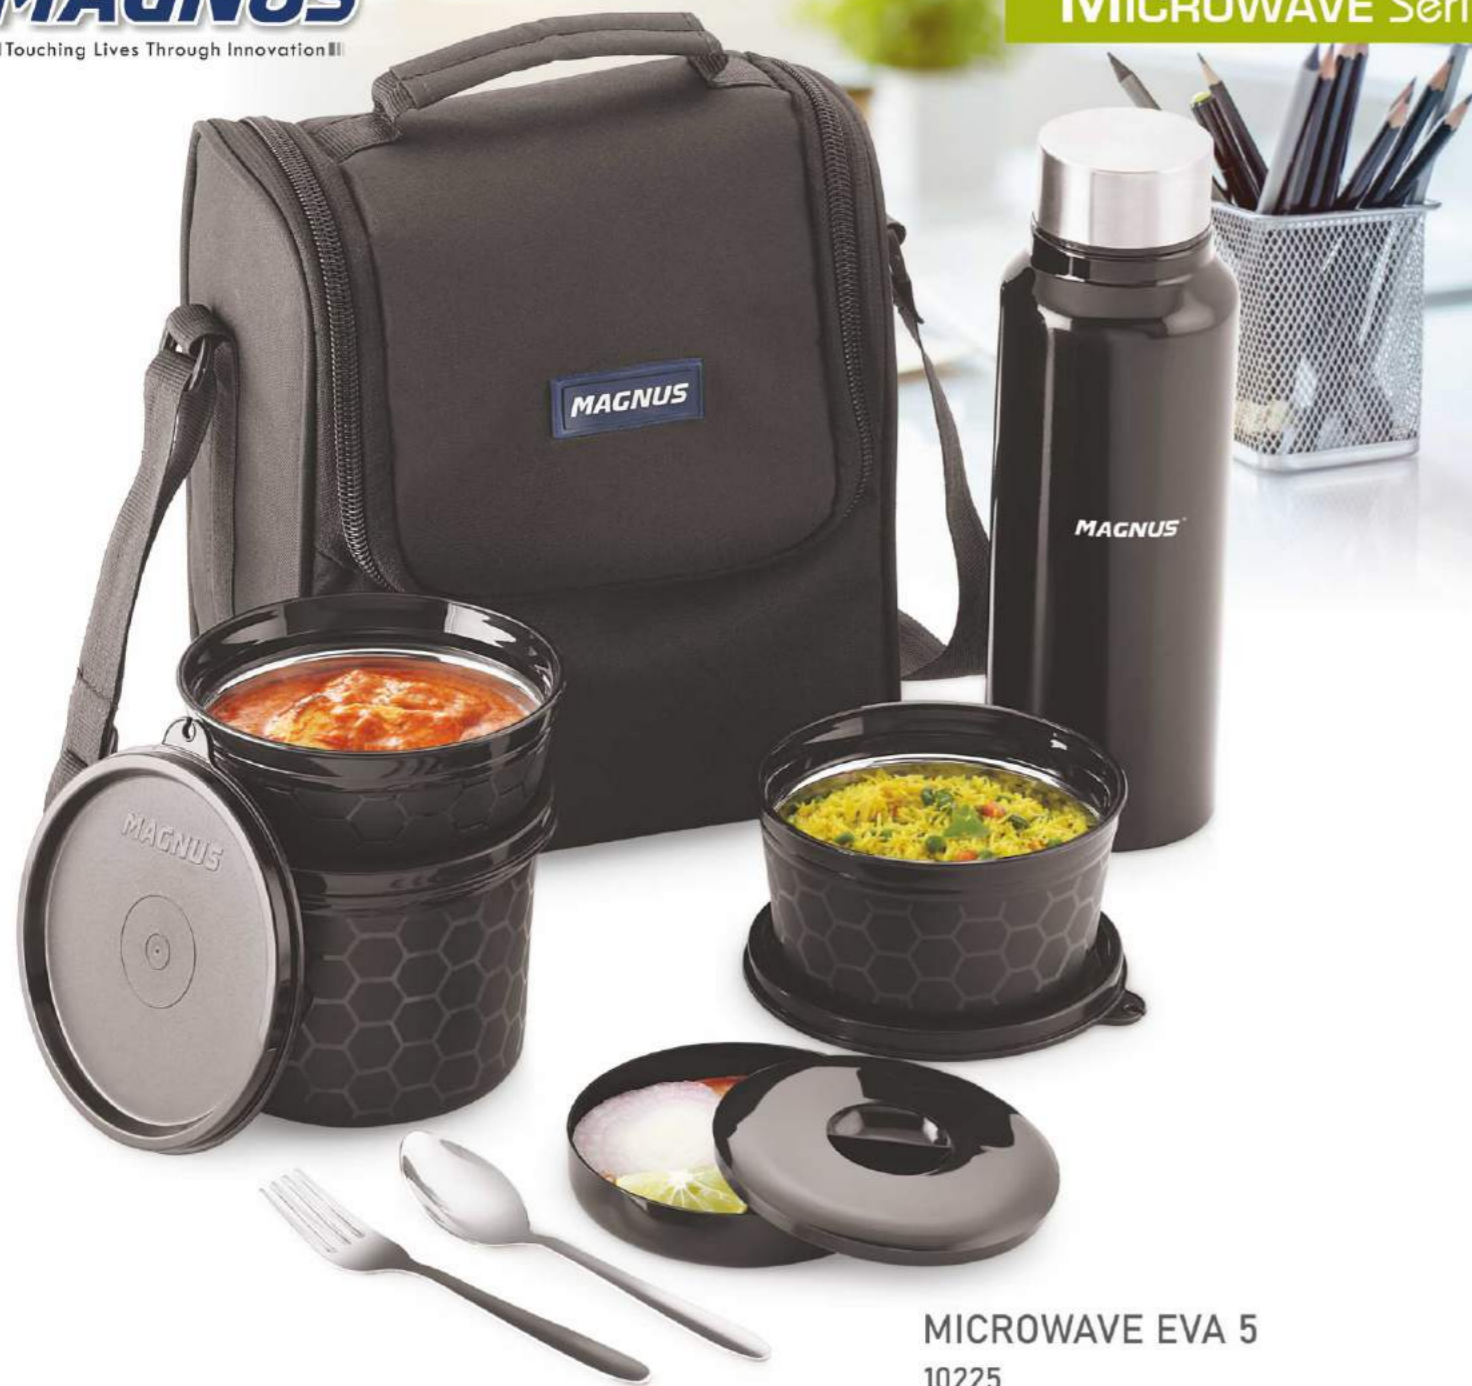

MICROWAVE EASY LOCK Stainless Steel Lunch Box

Keeps **FOOD FRESH**
For Longer Hours

MICROWAVE EVA 5

10225

- 1 Microwave Easy Lock S S Container
- 1 Microwave Easy Lock S S Chocolate Container
- 1 Microwave Easy Lock S S Deep Container
- 1 S S Bottle 750 ML
- 1 Plastic Small Container
- 1 S S Fork
- 1 S S Spoon
- 1 Soft Pouch