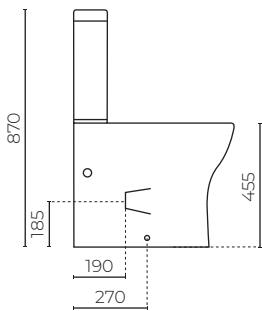

YORK

Comfort Rimless Back-to-Wall Toilet Suite

LEVYORKCOMF

CONSTRUCTION: Vitreous China

WIDTH (MM): 375

DEPTH (MM): 630

HEIGHT (MM): 870

SOFT CLOSE: Yes

RIMLESS: Yes

PAN: Standard Back-to-wall (suitable for P installation)

TRAP / SETOUT (MM): S / 140-220

WELS RATING: 4 star rated

WATER CONSUMPTION (L/FLUSH): 4.5/3

WARRANTY: 10 years on toilet suite, 5 years on inlet and outlet valve, 1 year on non-residential