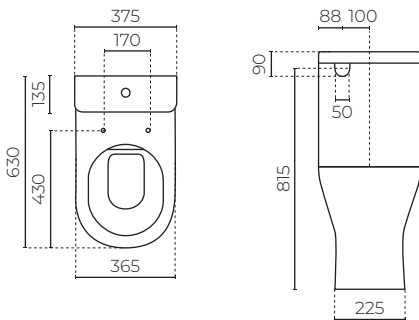

YORK

Comfort Rimless Back-to-Wall Toilet Suite

LEVYORKCOMF

CONSTRUCTION: Vitreous China

WIDTH (MM): 375

DEPTH (MM): 630

HEIGHT (MM): 870

SOFT CLOSE: Yes

RIMLESS: Yes

PAN: Standard Back-to-wall (suitable for P installation)

TRAP / SETOUT (MM): S / 140-220

WELS RATING: 4 star rated

WATER CONSUMPTION (L/FLUSH): 4.5/3

WARRANTY: 10 years on toilet suite, 5 years on inlet and outlet valve, 1 year on non-residential