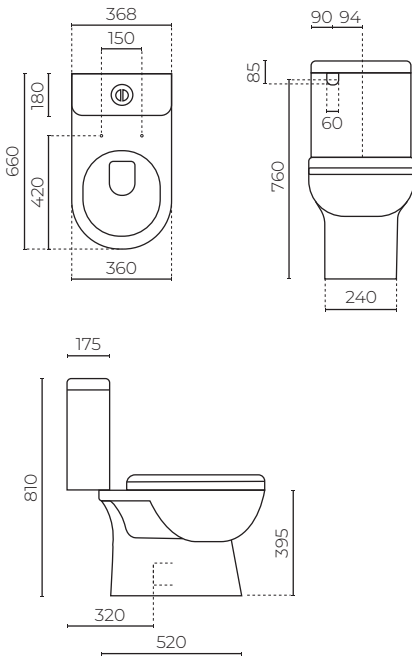

### S-Trap Close-Coupled Toilet Suite

LEVUTAHS

**CONSTRUCTION:** Vitreous China

**WIDTH (MM):** 368

**DEPTH (MM):** 660

**HEIGHT (MM):** 842

**SOFT CLOSE:** Yes

**RIMLESS:** No

**PAN:** Close coupled

**TRAP / SETOUT (MM):** S / 140

**WELS RATING:** 4 star rated

**WATER CONSUMPTION (L/FLUSH):** 4.5/3

**WARRANTY:** 10years on suite, 5 years on inlet and outlet valve, 1 year non-residential applications.

#### SPARE PARTS

- LEVUTAHCIST / Cistern
- LEVUTAHPANS / Pan
- LEVUTAHSEAT / Seat
- LEVB4910T / Flushing valve
- LEVB3300Y / Inlet valve
- LEVB5039 / Push button set
- LEVB2041 / Cistern bolt set
- LEVB9041 / 15mm cistern plug
- LEV301825 / Gasket/Donut