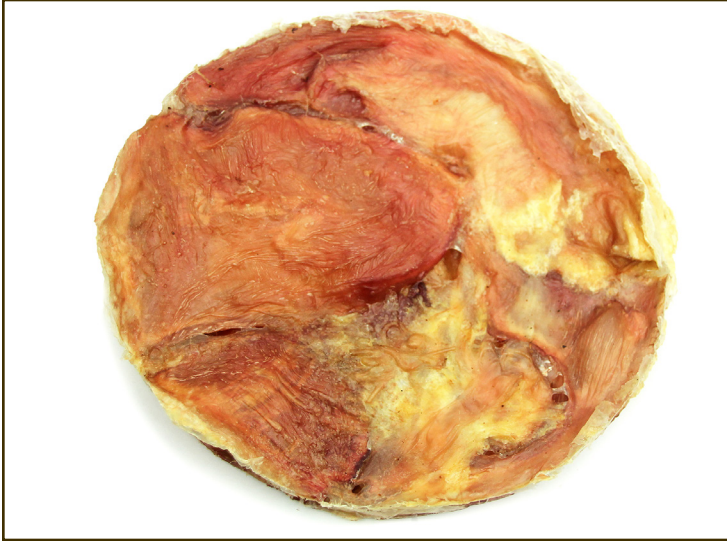

## TREMENDA DISCS

**Ingredients:** Beef bladder.

**Description:** Instead of stretching out a beef bladder into a stick, we did something a little different and stretched out this beef bladder into a flat, round disc shape.

**Recommended for:** Dogs of all life stages, over 15 lbs. For small breed dogs, try our 5" tremenda sticks instead!

**Chew Time:** A long lasting chew for small to medium sized dogs, a moderately lasting chew for large dogs.