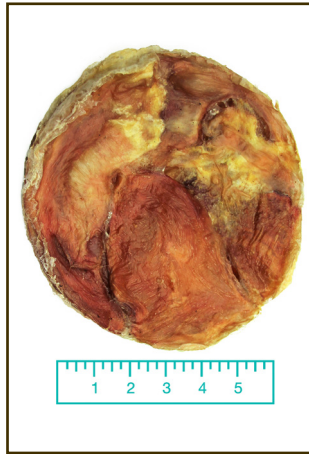

Country of Origin: Brazil

Ways to Purchase: Available in bulk (10 pieces / case).

Guaranteed Analysis:

Fat: 7.35%

Crude protein: 73.64%

Crude fiber: 1.1% max

Moisture: 10.86%

3.5 kcal/g