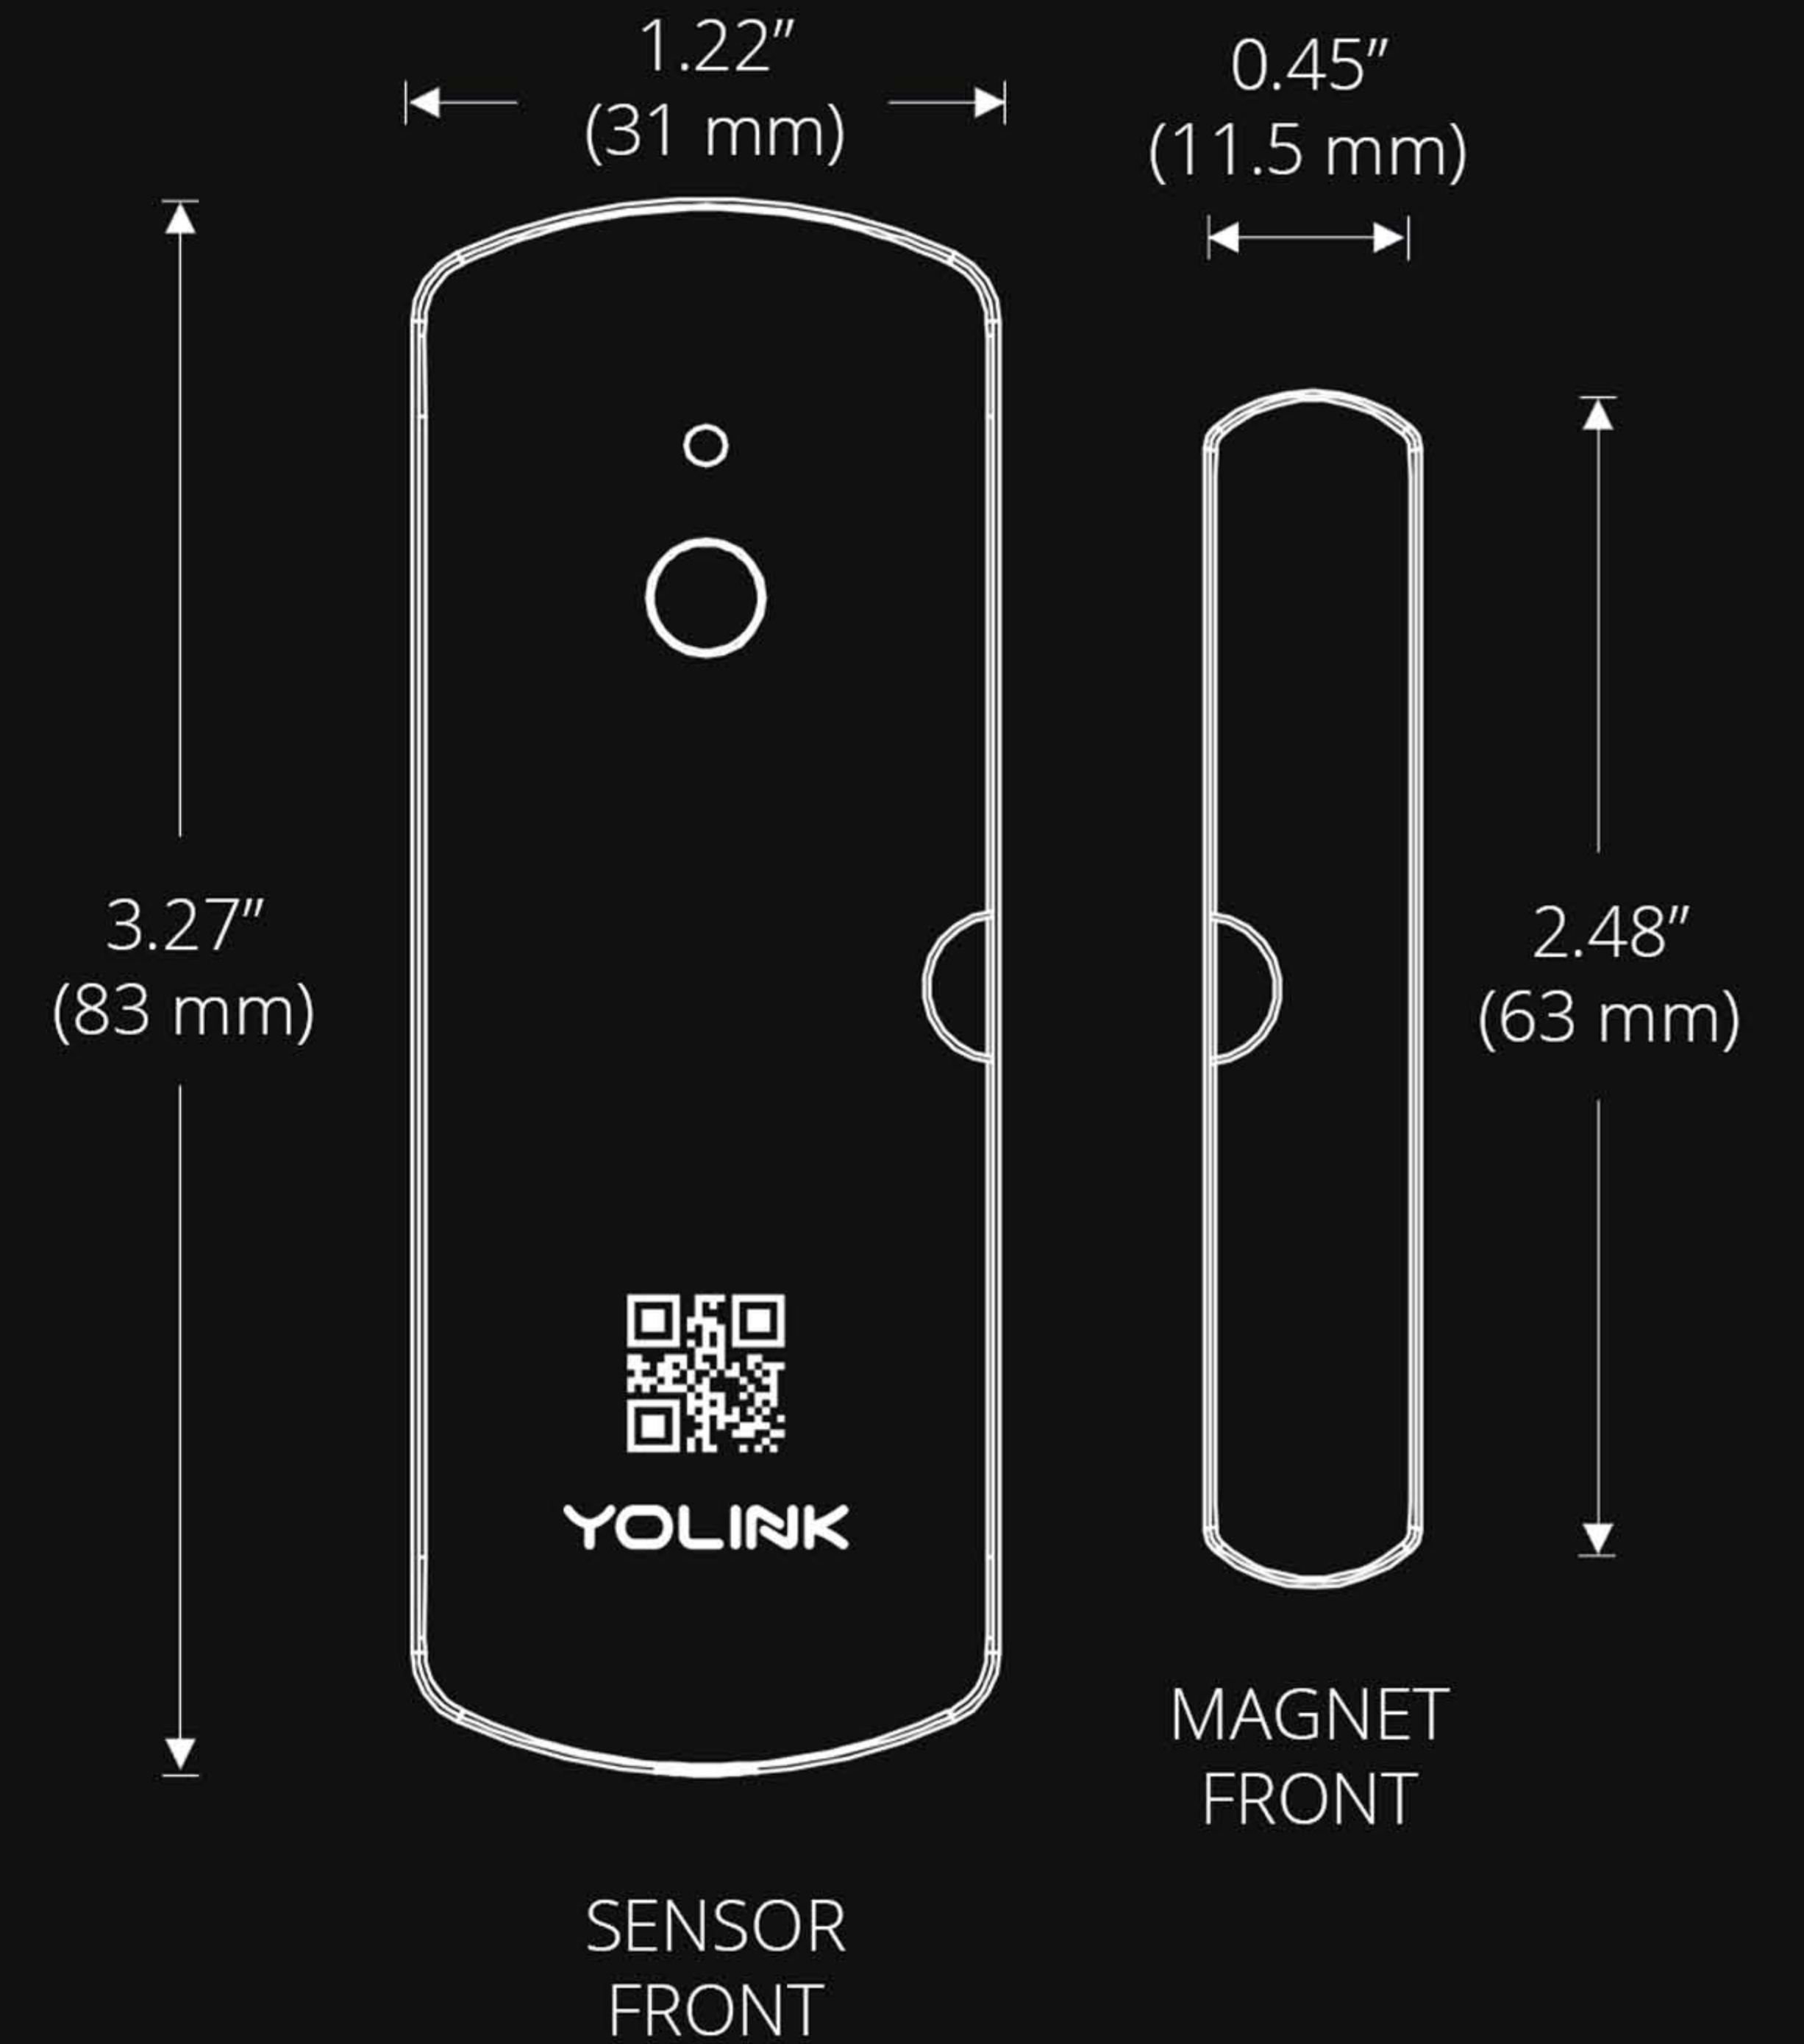

DOOR/WINDOW SENSOR

Smart Indoor Door, Window, Opening Position Sensor

YOLINK

Additional Specifications:

DIMENSIONS [L x W x D]:
SENSOR:
3.27 x 1.22 x 0.59 inches
83.06 x 30.99 x 14.99 mm
MAGNET:
2.48 x 0.44 x 0.47 inches
62.99 x 11.18 x 11.94 mm

ENVIRONMENTAL:
32°F - 122°F (0°C - 50°C)
<95% HUMIDITY
(NON-CONDENSING)

Additional Features:

¼ Mile Range, Open-Air
No Reliance on WiFi
5+ Year Battery Life
Two AAA Batteries Included
iOS & Android App
IFTTT Integration
Alexa Integration
Door Left Open Reminders