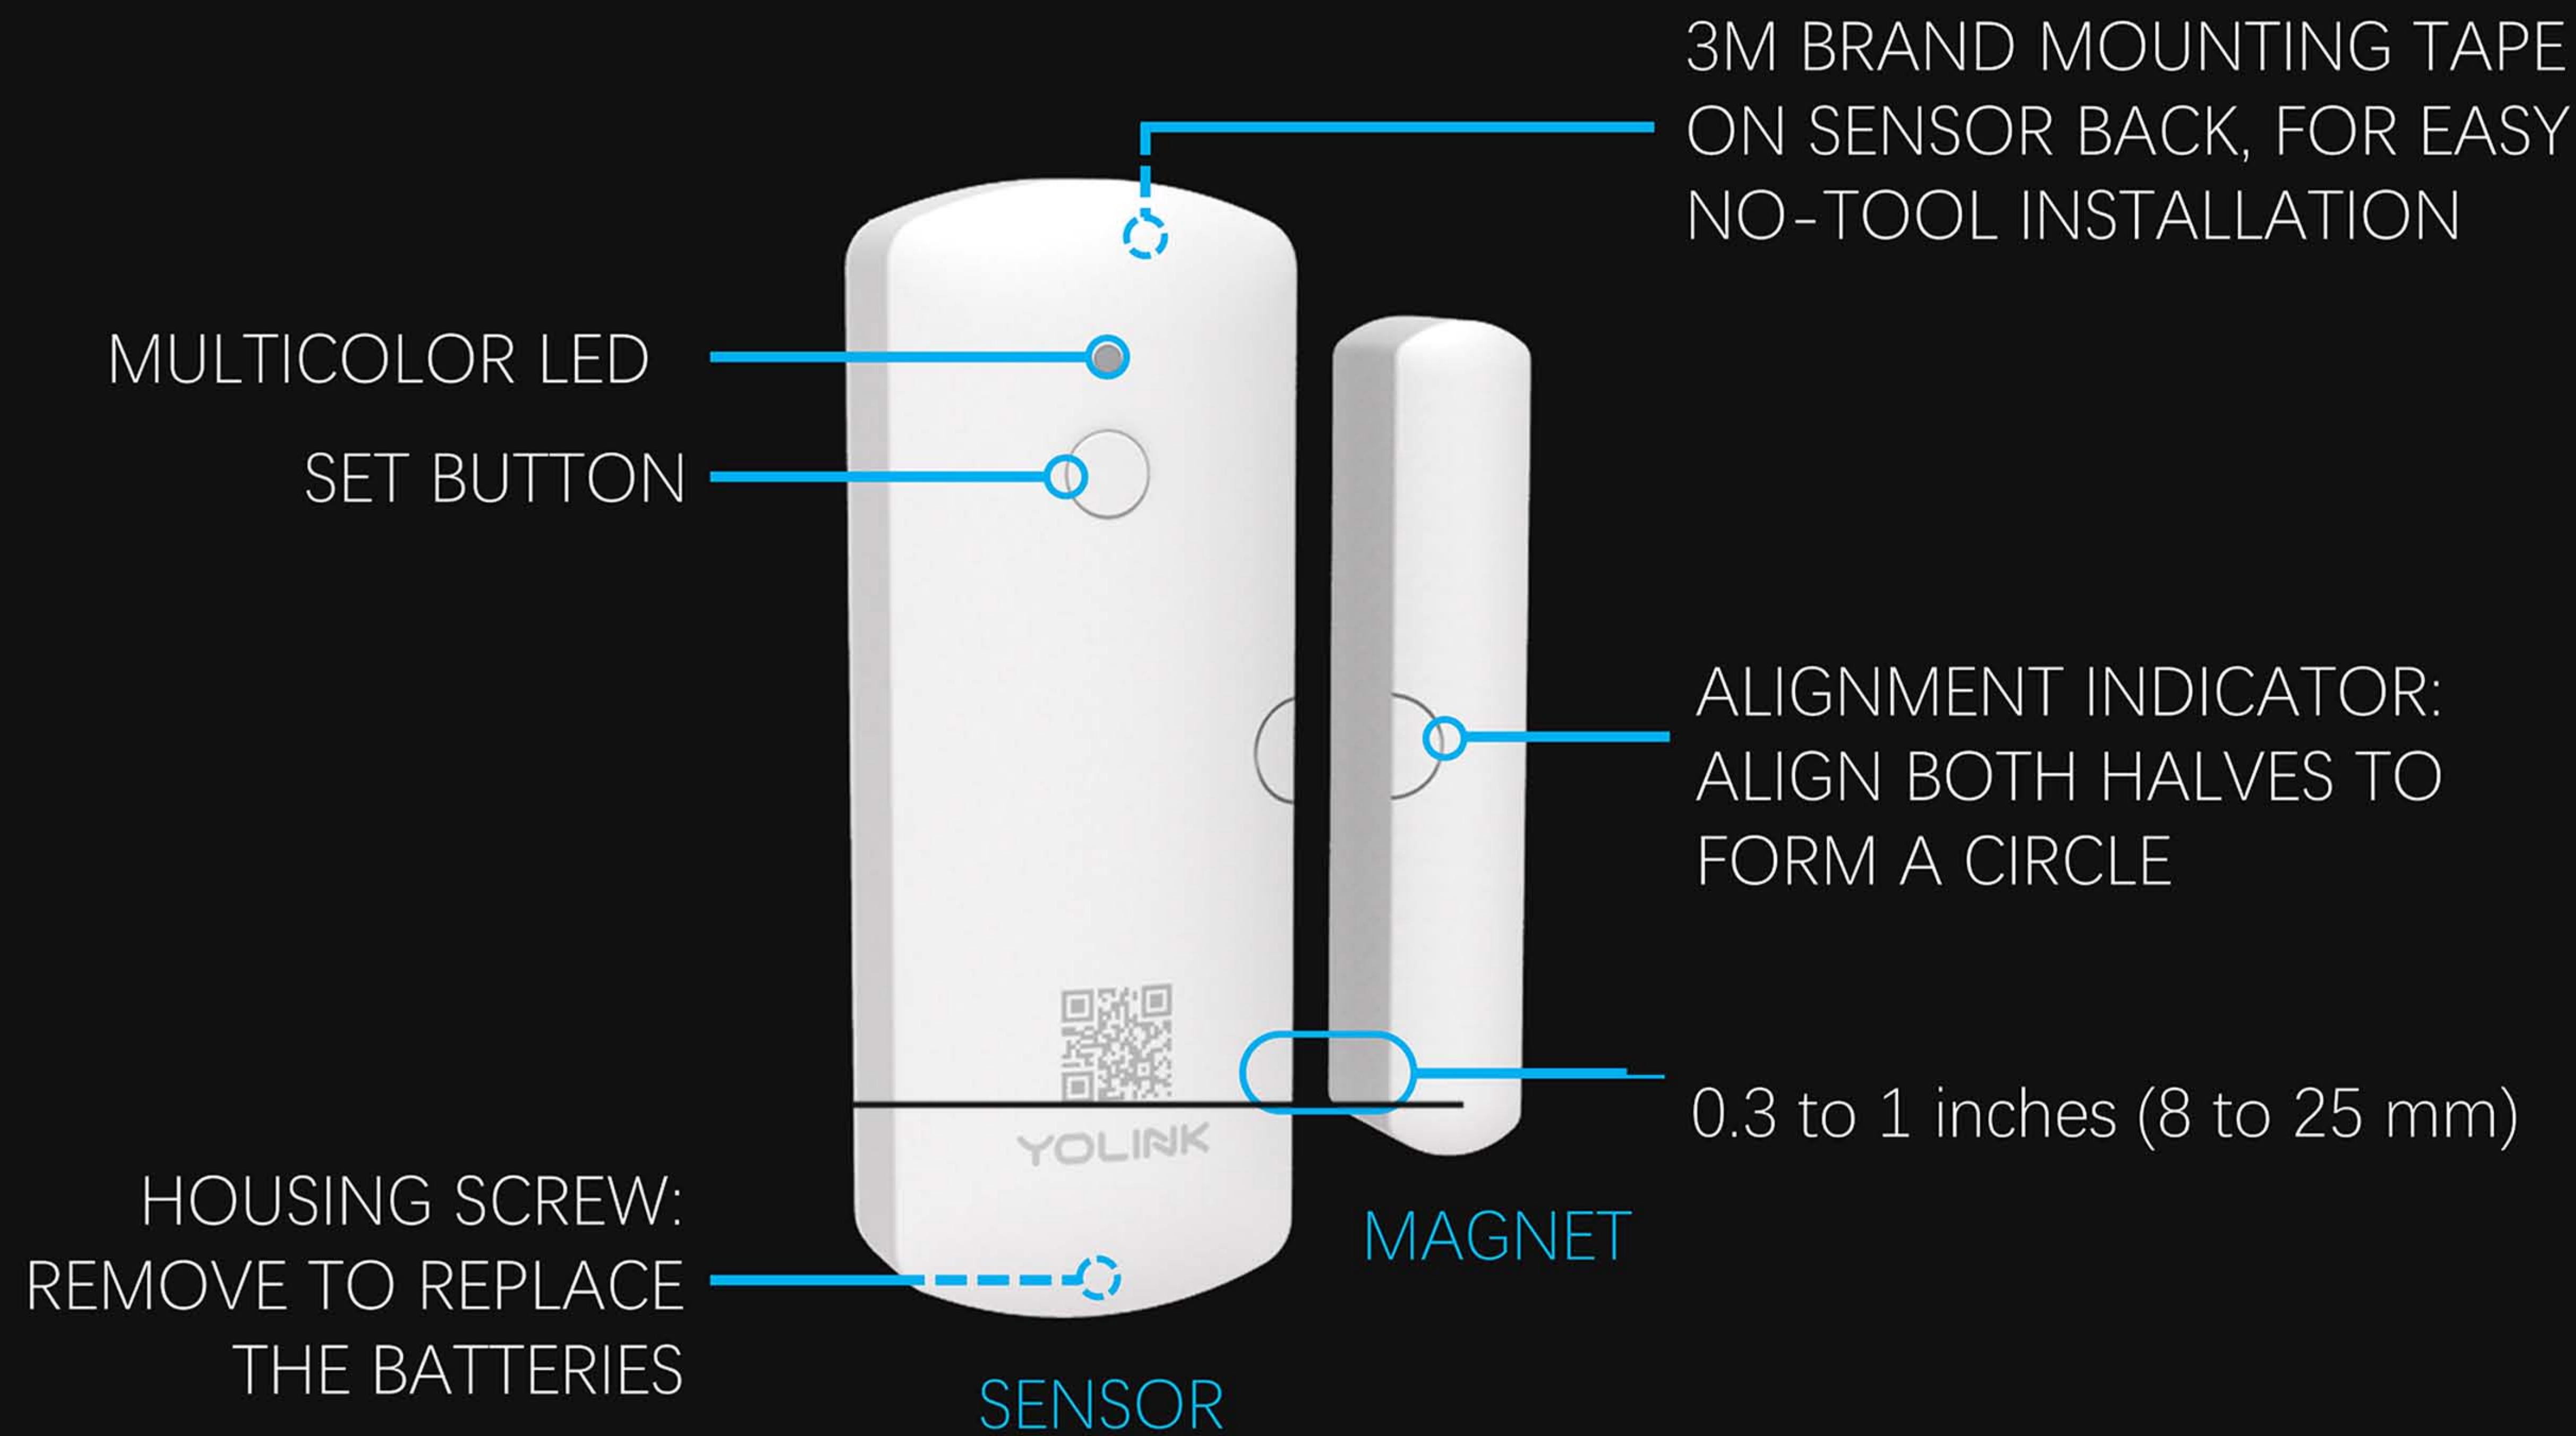

DOOR/WINDOW SENSOR

Smart Indoor Door, Window, Opening Position Sensor

YOLINK

Additional Specifications:

DIMENSIONS [L x W x D]:
SENSOR:
3.27 x 1.22 x 0.59 inches
83.06 x 30.99 x 14.99 mm
MAGNET:
2.48 x 0.44 x 0.47 inches
62.99 x 11.18 x 11.94 mm

ENVIRONMENTAL:
32°F - 122°F (0°C - 50°C)
<95% HUMIDITY
(NON-CONDENSING)

Additional Features:

¼ Mile Range, Open-Air
No Reliance on WiFi
5+ Year Battery Life
Two AAA Batteries Included
iOS & Android App
IFTTT Integration
Alexa Integration
Door Left Open Reminders

Popular Applications:

Intrusion Detection & Lighting Control
Open/Closed Monitoring:
Indoor Doors and Windows,
Lids (Freezer Lids, etc.)
Cabinet, Storage Box Door/Cover/Lid

Related Products:

Outdoor Contact Sensor
Garage Door Sensor