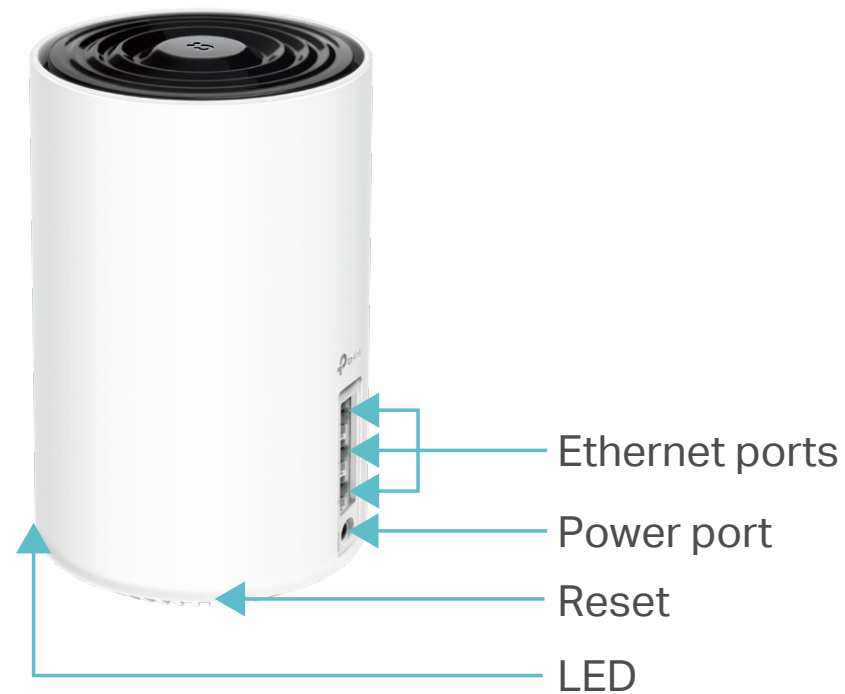

Specifications

Hardware

- Ethernet Port: 3 Gigabit ports per Deco unit (WAN/LAN auto-sensing)
- Button: 1 RESET button on the underside
- Antenna: 4 high-gain antennas
- Power Consumption (with power adapter): 30 W max
- Dimensions (W × D × H): 4.1 × 4.1 × 6.7 in (105 × 105 × 169 mm)
- Power Adapter Input: 100-240 V ~ 50/60 Hz 0.8 A
- Power Adapter Output: 12 V $\equiv$ 2 A

Attention: This device may only be used indoors in Great Britain.

Attention: This device may only be used indoors in all EU member states, EFTA countries and Northern Ireland.

This device complies with part 15 of the FCC Rules. Operation is subject to the following two conditions: (1) This device may not cause harmful interference, and (2) this device must accept any interference received, including interference that may cause undesired operation.

Specifications are subject to change without notice. All the brands and product names are trademarks or registered trademarks of their respective holders. Copyright ©2021 TP-Link Corporation Limited. All rights reserved.

†Maximum wireless signal rates are the physical rates derived from IEEE Standard 802.11 specifications. Actual wireless data throughput, wireless coverage, and quantity of connected devices are not guaranteed and will vary as a result of network conditions, client limitations, and environmental factors, including building materials, obstacles, volume and density of traffic, and client location.

^aUse of Wi-Fi 6 and other features including OFDMA, MU-MIMO, 1024-QAM, HE160, and BSS Color require clients to also support the corresponding features. The 160 MHz bandwidth may be unavailable in the 5 GHz band in some regions/countries due to regulatory restrictions.

^cClients need to support 802.11k/v/r and may require additional setup. Performance may vary depending on the client device.

^hHomeShield includes the Free Basic Plan. Fees apply for the Pro Plan. Visit tp-link.com/homeshield for more information.

©2023 TP-Link

Wireless

- Wireless Standards: IEEE 802.11a/n/ac/ax 5 GHz, IEEE 802.11b/g/n/ax 2.4 GHz
- Mesh protocol: 802.11k/v/r
- Frequency: 2.4 GHz and 5 GHz
- Signal Rate: 2402 Mbps on 5 GHz (1) + 2402 Mbps on 5 GHz (2) + 574 Mbps on 2.4 GHz[†]
- Transmit Power: FCC: <30 dBm(2.4 GHz), <30 dBm(5 GHz)
- Wireless Security: WPA/WPA2-PSK/WPA3 encryptions

Software

- Working Mode: Router, Access Point
- WAN Type: Dynamic IP/Static IP/PPPoE/L2TP/PPTP
- DHCP: Server
- Protocols: Supports IPv4 and IPv6
- Guest Network: 2.4 GHz Guest Network×1, 5 GHz Guest Network×1
- Features: TP-Link HomeShield, BSS Color^a, OFDMA^a, HE160^a, 1024-QAM^a, MU-MIMO^a, Optional Ethernet Backhaul, Assisted Setup, Address Reservation, Port Forwarding, TP-Link DDNS, IPTV, IPv6, Firewall Rules, LED Control
- Management: Local Management; Remote Management; Multi-Managers

Others