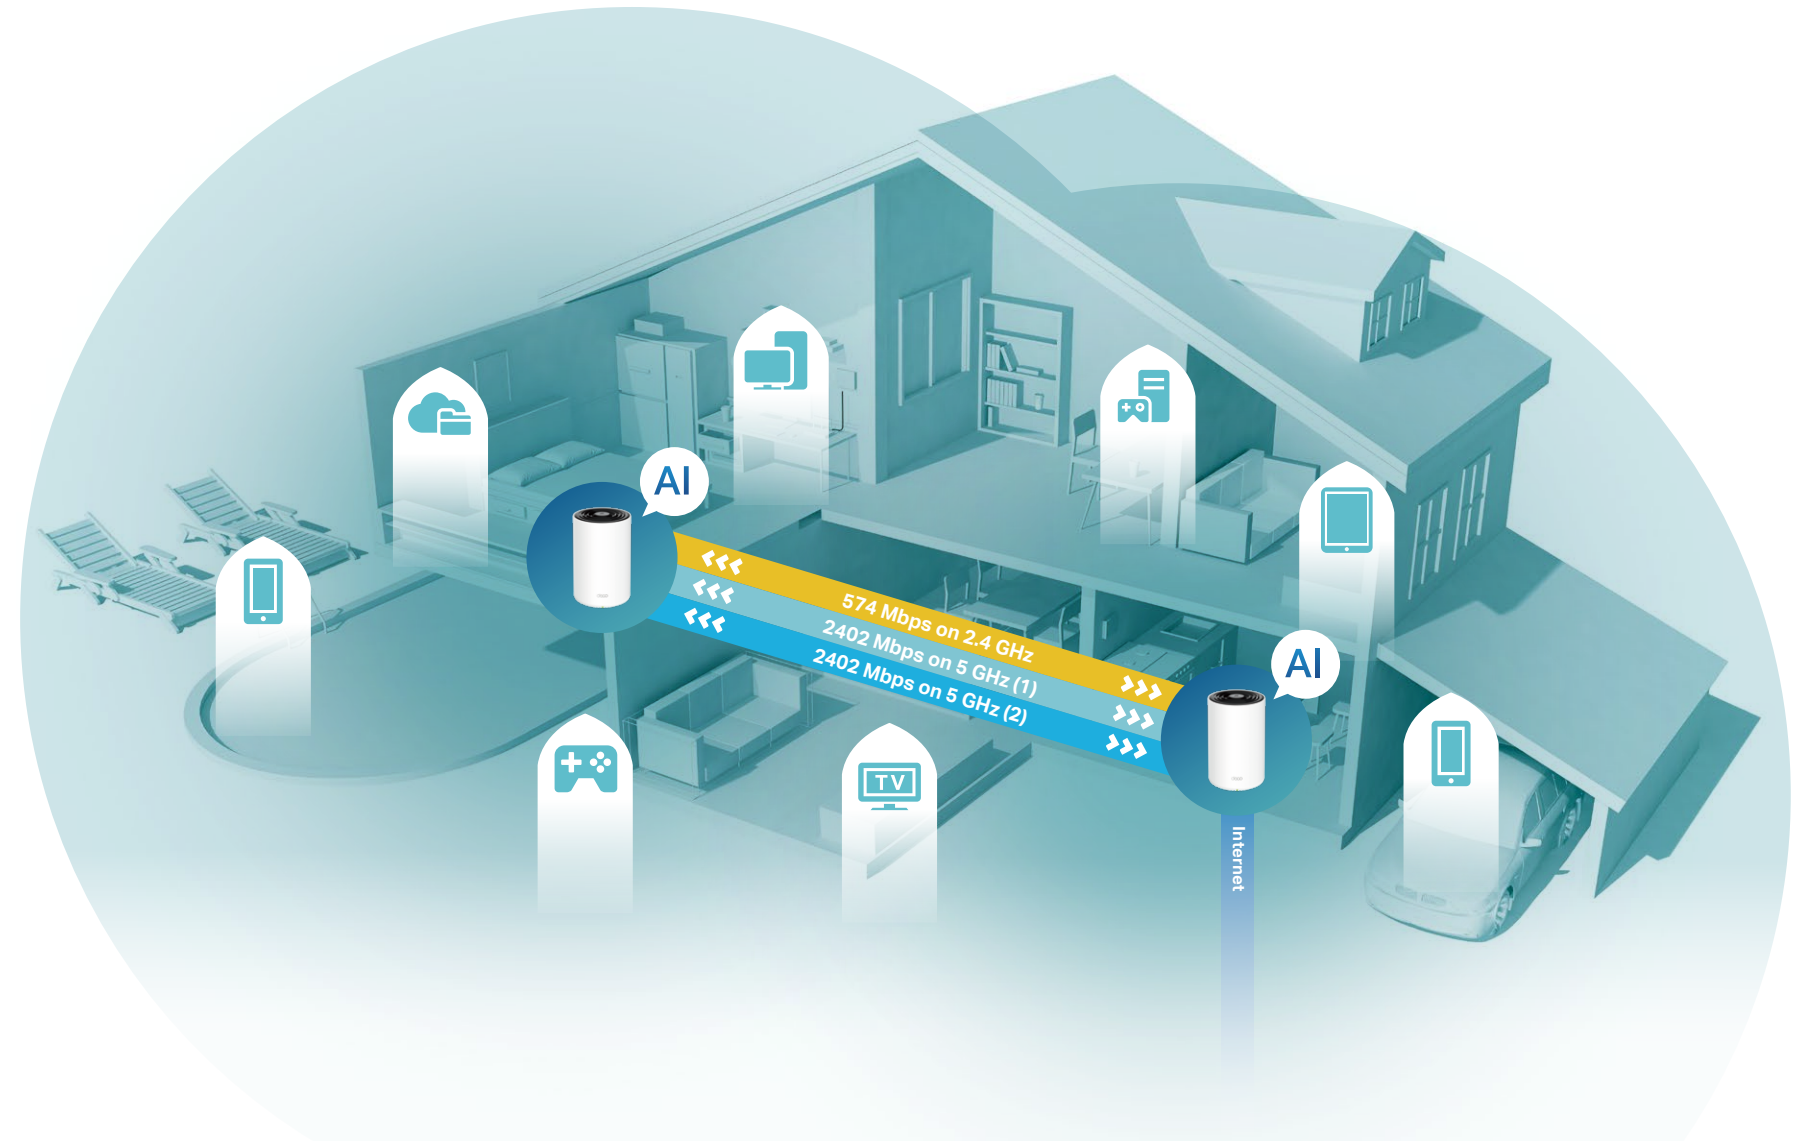

# AX5400 Whole Home Mesh Wi-Fi 6 System

Superior Mesh Wi-Fi, Everywhere

Deco X75

## AI-Driven Mesh, Customized Wi-Fi for You

Armed with AI-Driven Mesh technology, Deco X75 automatically learns and improves itself from experience. This provides the ideal mesh Wi-Fi unique to your home and network environment. Walk through your home and enjoy seamless streaming at the fastest possible speeds.