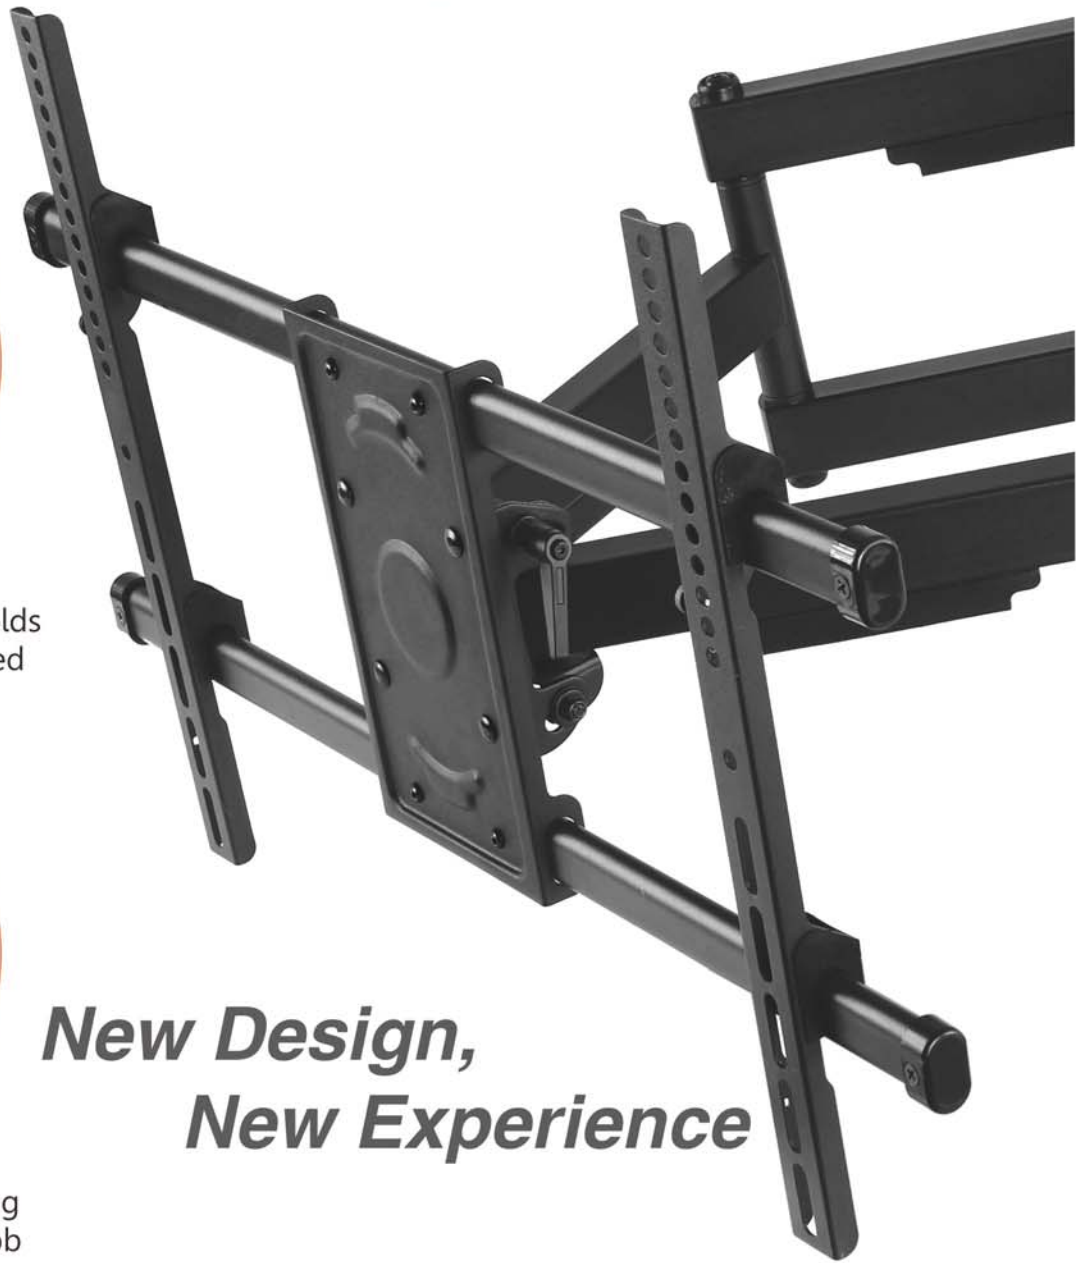

Super Solid Large

Full-motion TV Wall Mounts

E-mail: info@lumi.cn
Online: www.lumi.cn

Brateck[®]
BRACKET TECHNOLOGY

Quick lock and release system holds TV in place with no tools required

Freely tilting at a desired viewing angle by using an adjusting knob

New Design, New Experience

Swiveling arm offer maximum viewing flexibility

Built-in level adjustment ensures perfect positioning

Integrated cable management keeps cables neatly organized