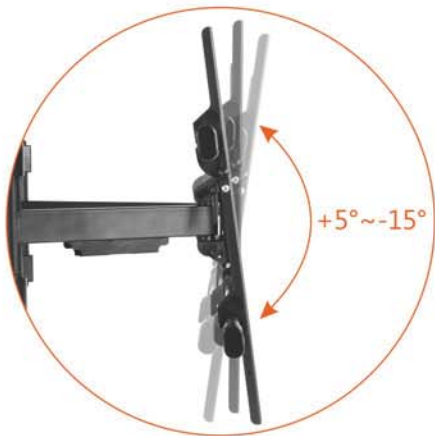

Super Solid Large

Full-motion TV Wall Mounts

E-mail: info@lumi.cn
Online: www.lumi.cn

Brateck[®]
BRACKET TECHNOLOGY

Quick lock and release system holds TV in place with no tools required

Freely tilting at a desired viewing angle by using an adjusting knob

New Design, New Experience

Swiveling arm offer maximum viewing flexibility

Built-in level adjustment ensures perfect positioning

Integrated cable management keeps cables neatly organized