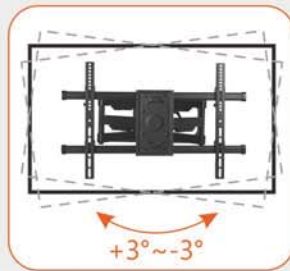

Super Solid Large

Full-motion TV Wall Mounts

E-mail: info@lumi.cn
Online: www.lumi.cn

Brateck[®]
BRACKET TECHNOLOGY

Quick lock and release system holds TV in place with no tools required

Freely tilting at a desired viewing angle by using an adjusting knob

New Design, New Experience

Swiveling arm offer maximum viewing flexibility

Built-in level adjustment ensures perfect positioning

Integrated cable management keeps cables neatly organized