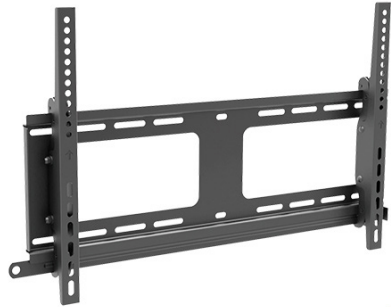

Easy to use and install, the super solid model LP38-46AT is designed to fit most 37"-70" curved & flat panel TVs up to 80kg/176lbs. Adjustable structure provides effortless tilting of viewing angle without the use of tools. Post-installation leveling adjustment ensures TVs are always perfectly positioned after hanging. Open architecture provides superior ventilation and easy access for wiring. Plus, the locking bar firmly secures TVs and provides anti-theft function (require a padlock).

### FEATURES - LP38-46AT

- Weight Capacity: 80kg/176lbs
- Screen Size: 37"-70"
- Profile: 54mm
- VESA Standard: 200x200;400x200;300x300;400x400;600x400
- Tilt: -10°~+5°
- Installation: Solid Wall, Double Stud
- Curved TV Available: Yes