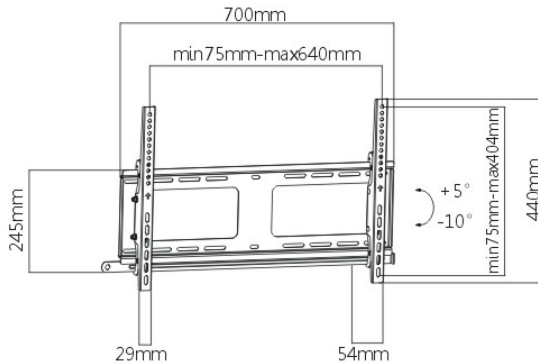

Easy to use and install, the super solid model LP38-46AT is designed to fit most 37"-70" curved & flat panel TVs up to 80kg/176lbs. Adjustable structure provides effortless tilting of viewing angle without the use of tools. Post-installation leveling adjustment ensures TVs are always perfectly positioned after hanging. Open architecture provides superior ventilation and easy access for wiring. Plus, the locking bar firmly secures TVs and provides anti-theft function (require a padlock).

### FEATURES - LP38-46AT

- Weight Capacity: 80kg/176lbs
- Screen Size: 37"-70"
- Profile: 54mm
- VESA Standard: 200x200;400x200;300x300;400x400;600x400
- Tilt: -10°~+5°
- Installation: Solid Wall, Double Stud
- Curved TV Available: Yes