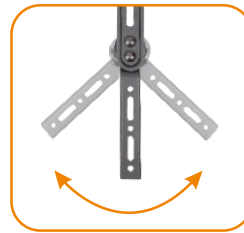

Meet the flexibility
of speaker mount

Universal Sound Bar Bracket

Suitable for most SONOS, SONY & VIZIO sound bars

Easily assembled brackets
in three angled positions provides
multiple installation options

SB-41

Weight Capacity	15kg/33lbs
VESA Compatibility	75x75, 100x100, 200x200, 400x400, 200x200, 400x200, 400x400, 600x400

Attach sound bars under wall mounted TV

Attaches to the VESA hole of a TV and requires no holes in the wall