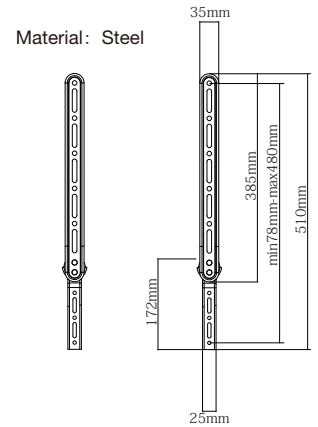

Meet the flexibility
of speaker mount

Universal Sound Bar Bracket

Suitable for most SONOS, SONY & VIZIO sound bars

Easily assembled brackets
in three angled positions provides
multiple installation options

SB-41

Weight Capacity	15kg/33lbs
VESA Compatibility	75x75, 100x100, 200x200, 400x400, 200x200, 400x200, 400x400, 600x400

Attach sound bars under wall mounted TV

Attaches to the VESA hole of a TV and requires no holes in the wall