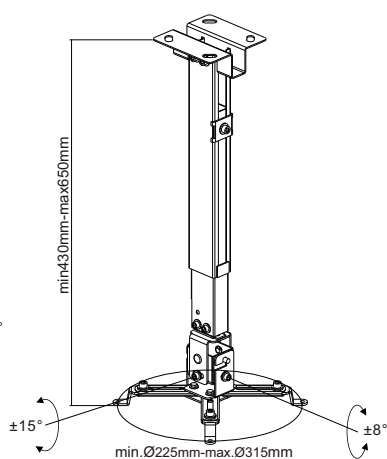

Universal Wall & Ceiling Projector Mounts

PRB-2G

flat ceiling mounting wall mounting

Feature

- 1** Angle adjustment fits wall and ceiling.
- 2** Adjustable height for your different choices.
- 3** Integrated cable management system conceals and protects cables.
- 4** Loading capacity up to 20kg for most projectors.