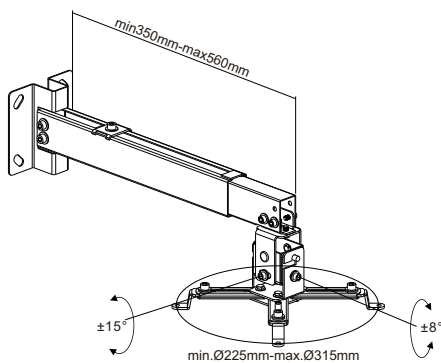

Universal Wall & Ceiling Projector Mounts

PRB-2G

flat ceiling mounting wall mounting

Feature

- 1** Angle adjustment fits wall and ceiling.
- 2** Adjustable height for your different choices.
- 3** Integrated cable management system conceals and protects cables.
- 4** Loading capacity up to 20kg for most projectors.