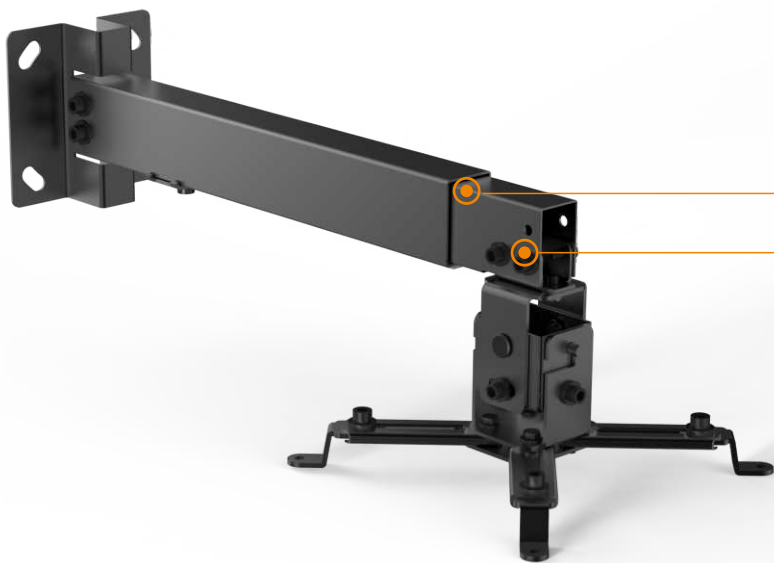

Universal Wall & Ceiling Projector Mounts

PRB-2G

flat ceiling mounting wall mounting

Feature

- 1** Angle adjustment fits wall and ceiling.
- 2** Adjustable height for your different choices.
- 3** Integrated cable management system conceals and protects cables.
- 4** Loading capacity up to 20kg for most projectors.