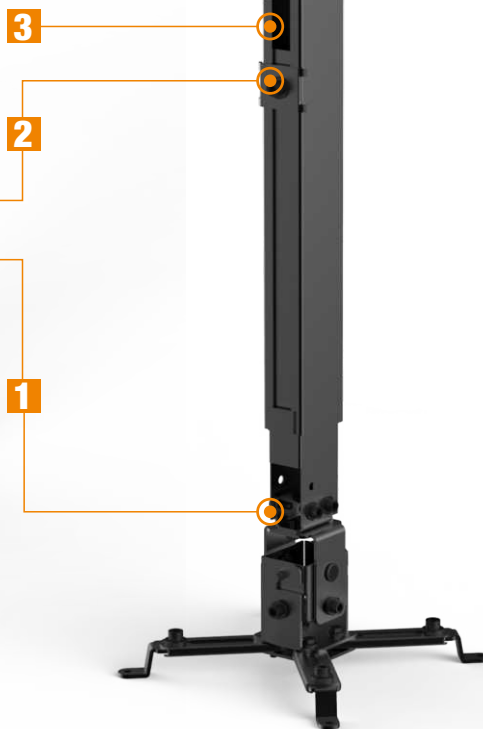

Universal Wall & Ceiling Projector Mounts

PRB-2G

flat ceiling mounting wall mounting

Feature

- 1** Angle adjustment fits wall and ceiling.
- 2** Adjustable height for your different choices.
- 3** Integrated cable management system conceals and protects cables.
- 4** Loading capacity up to 20kg for most projectors.