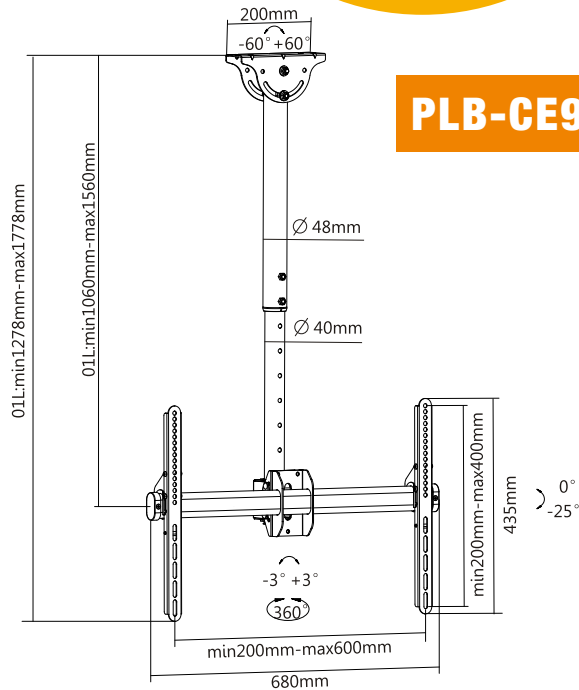

Telescopic Full-motion TV Ceiling Mounts

For most 37"-70" LED, LCD flat panel TVs

Brateck[®]
BRACKET TECHNOLOGY

PLB-CE946-01L

Internal cable management conceals unsightly cables for a clean look

Ceiling plate can be adjusted $\pm 60^{\circ}$ for use with flat or sloping ceiling

Extendable column allows height adjustment for different needs

360° swivel allows fast and easy viewing angle adjustment

Preset leveling adjustments ensures perfect positioning after hanging

Freely tilt down provides maximum visibility