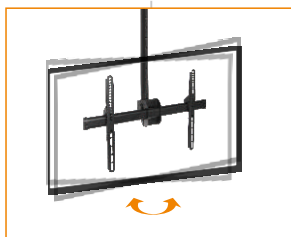

Telescopic Full-motion TV Ceiling Mounts

For most 37"-70" LED, LCD flat panel TVs

Brateck[®]
BRACKET TECHNOLOGY

PLB-CE946-01L

Internal cable management conceals unsightly cables for a clean look

Ceiling plate can be adjusted $\pm 60^{\circ}$ for use with flat or sloping ceiling

Extendable column allows height adjustment for different needs

360° swivel allows fast and easy viewing angle adjustment

Preset leveling adjustments ensures perfect positioning after hanging

Freely tilt down provides maximum visibility