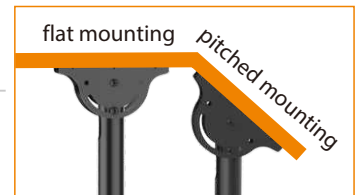

Telescopic Full-motion TV Ceiling Mounts

For most 37"-70" LED, LCD flat panel TVs

Brateck[®]
BRACKET TECHNOLOGY

PLB-CE946-01L

Internal cable management conceals unsightly cables for a clean look

Ceiling plate can be adjusted $\pm 60^{\circ}$ for use with flat or sloping ceiling

Extendable column allows height adjustment for different needs

360° swivel allows fast and easy viewing angle adjustment

Preset leveling adjustments ensures perfect positioning after hanging

Freely tilt down provides maximum visibility