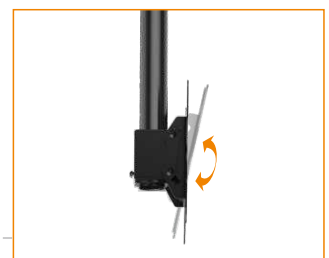

Telescopic Full-motion TV Ceiling Mounts

For most 37"-70" LED, LCD flat panel TVs

Brateck[®]
BRACKET TECHNOLOGY

PLB-CE946-01L

Internal cable management conceals unsightly cables for a clean look

Ceiling plate can be adjusted $\pm 60^{\circ}$ for use with flat or sloping ceiling

Extendable column allows height adjustment for different needs

360° swivel allows fast and easy viewing angle adjustment

Preset leveling adjustments ensures perfect positioning after hanging

Freely tilt down provides maximum visibility