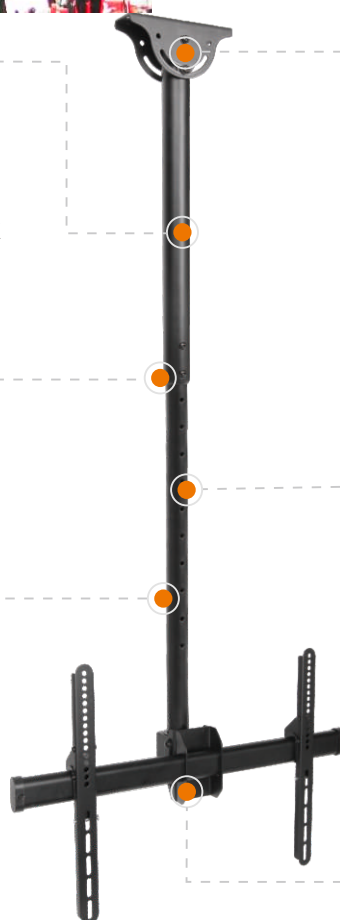

Telescopic Full-motion TV Ceiling Mounts

For most 37"-70" LED, LCD flat panel TVs

Brateck[®]
BRACKET TECHNOLOGY

PLB-CE946-01L

Internal cable management conceals unsightly cables for a clean look

Ceiling plate can be adjusted $\pm 60^{\circ}$ for use with flat or sloping ceiling

Extendable column allows height adjustment for different needs

360° swivel allows fast and easy viewing angle adjustment

Preset leveling adjustments ensures perfect positioning after hanging

Freely tilt down provides maximum visibility