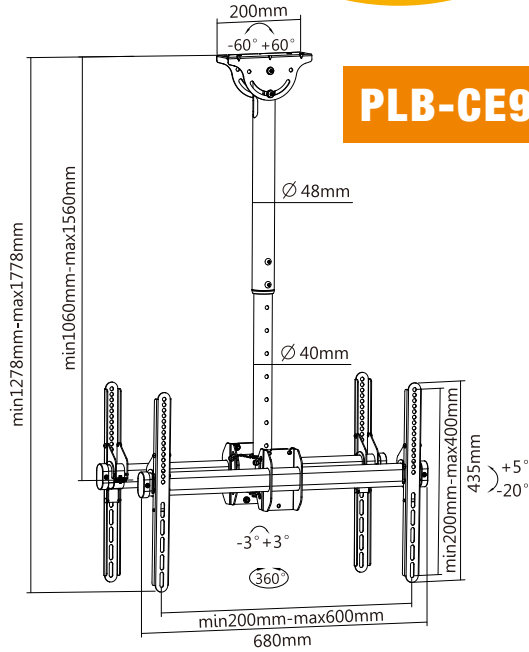

Telescopic Full-motion TV Ceiling Mounts

For most 37"-70" LED, LCD flat panel TVs

Brateck[®]
BRACKET TECHNOLOGY

PLB-CE946-01LD

Internal cable management conceals unsightly cables for a clean look

Ceiling plate can be adjusted $\pm 60^\circ$ for use with flat or sloping ceiling

Extendable column allows height adjustment for different needs

360° swivel allows fast and easy viewing angle adjustment

Preset leveling adjustments ensures perfect positioning after hanging

Freely tilt down provides maximum visibility