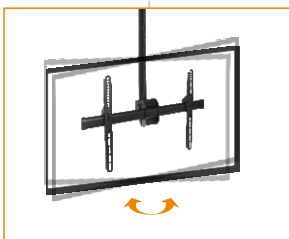

Telescopic Full-motion TV Ceiling Mounts

For most 37"-70" LED, LCD flat panel TVs

Brateck[®]
BRACKET TECHNOLOGY

PLB-CE946-01LD

Internal cable management conceals unsightly cables for a clean look

Ceiling plate can be adjusted $\pm 60^\circ$ for use with flat or sloping ceiling

Extendable column allows height adjustment for different needs

360° swivel allows fast and easy viewing angle adjustment

Preset leveling adjustments ensures perfect positioning after hanging

Freely tilt down provides maximum visibility