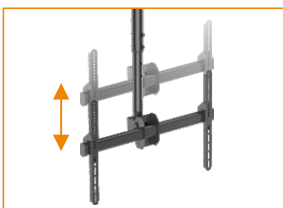

Telescopic Full-motion TV Ceiling Mounts

For most 37"-70" LED, LCD flat panel TVs

Brateck[®]
BRACKET TECHNOLOGY

PLB-CE946-01LD

Internal cable management conceals unsightly cables for a clean look

Ceiling plate can be adjusted $\pm 60^\circ$ for use with flat or sloping ceiling

Extendable column allows height adjustment for different needs

360° swivel allows fast and easy viewing angle adjustment

Preset leveling adjustments ensures perfect positioning after hanging

Freely tilt down provides maximum visibility