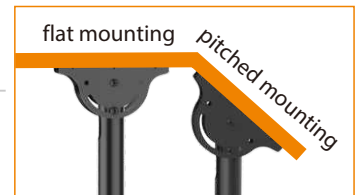

Telescopic Full-motion TV Ceiling Mounts

For most 37"-70" LED, LCD flat panel TVs

Brateck[®]
BRACKET TECHNOLOGY

PLB-CE946-01LD

Internal cable management conceals unsightly cables for a clean look

Ceiling plate can be adjusted $\pm 60^\circ$ for use with flat or sloping ceiling

Extendable column allows height adjustment for different needs

360° swivel allows fast and easy viewing angle adjustment

Preset leveling adjustments ensures perfect positioning after hanging

Freely tilt down provides maximum visibility