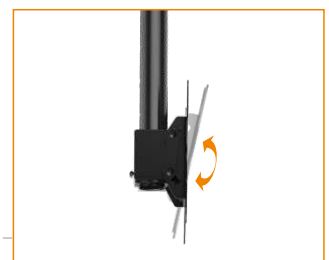

Telescopic Full-motion TV Ceiling Mounts

For most 37"-70" LED, LCD flat panel TVs

Brateck[®]
BRACKET TECHNOLOGY

PLB-CE946-01LD

Internal cable management conceals unsightly cables for a clean look

Ceiling plate can be adjusted $\pm 60^\circ$ for use with flat or sloping ceiling

Extendable column allows height adjustment for different needs

360° swivel allows fast and easy viewing angle adjustment

Preset leveling adjustments ensures perfect positioning after hanging

Freely tilt down provides maximum visibility