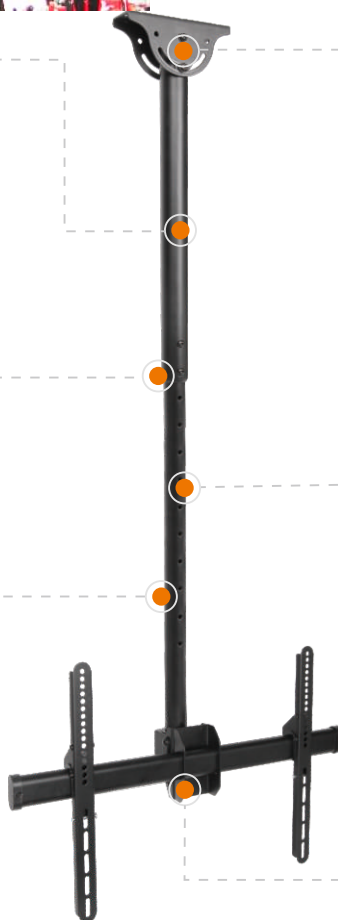

Telescopic Full-motion TV Ceiling Mounts

For most 37"-70" LED, LCD flat panel TVs

Brateck[®]
BRACKET TECHNOLOGY

PLB-CE946-01LD

Internal cable management conceals unsightly cables for a clean look

Ceiling plate can be adjusted $\pm 60^\circ$ for use with flat or sloping ceiling

Extendable column allows height adjustment for different needs

360° swivel allows fast and easy viewing angle adjustment

Preset leveling adjustments ensures perfect positioning after hanging

Freely tilt down provides maximum visibility