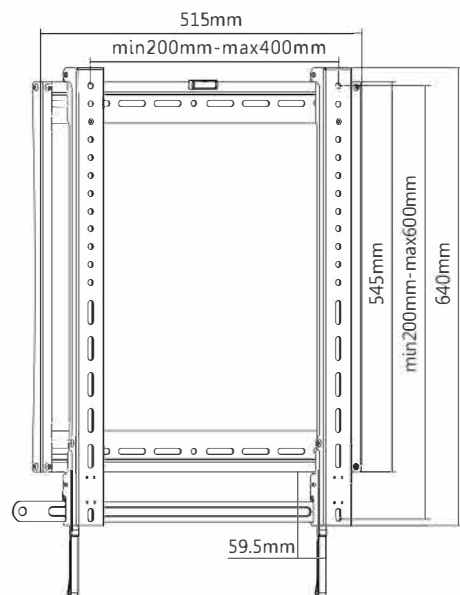

LPV01-64F

Portrait Screen Wall Mount

For most 45"-70" Advertising Display screens

Kickstand offers space for easy cable management and maintenance

Security at all levels

Triple anti-theft design helps to increase safety and security from theft of the display

200x200 400x200
300x300 400x400 600x400