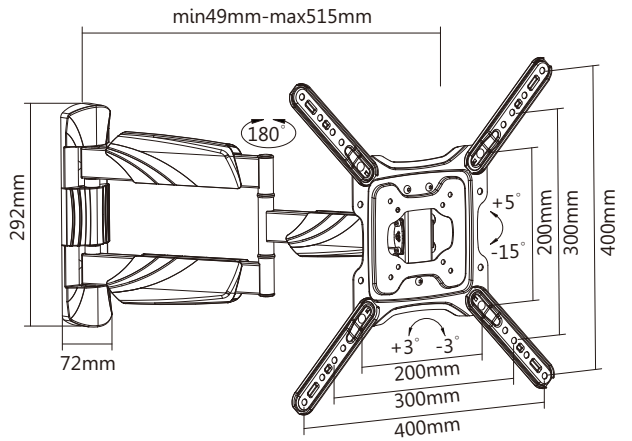

LPA50-443

MOST
23"-55"
MAX.VESA 400x400

35kg/77lbs

49-515mm

VESA Compatible 75x75 200x100 100x100 200x200