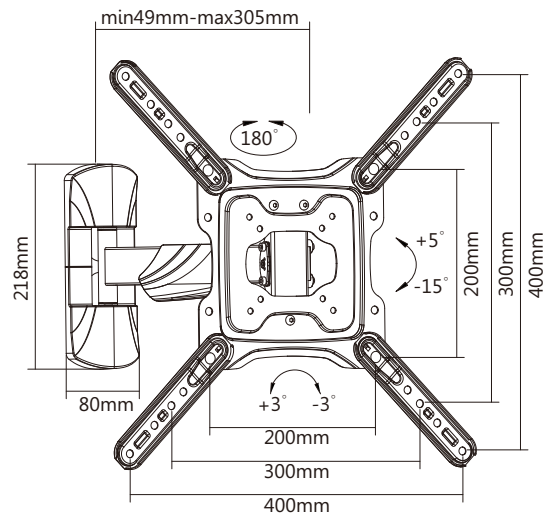

LPA50-441

MOST
23"-55"
MAX.VESA 400x400

35kg/77lbs

VESA Compatible
75x75 200x100
100x100 200x200