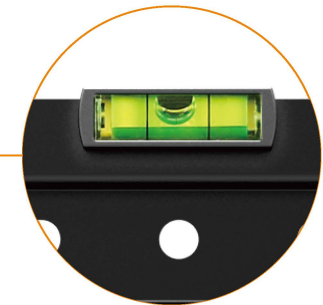

## Tilt LCD LED Wall Mount

### LP46-46T

Automatically click-in spring lock help TV brackets snap into place for added safety

Lateral shift allows TV to slide left and right for perfect placement

**LP46-46T**

MOST  
**37"-70"**  
MAX.VESA 600x400

RATED  
**50kg/110lbs**

200x200 400x200  
300x300 400x400  
600x400

Bubble Level

Spring Lock

Four Times  
Strength  
Tested