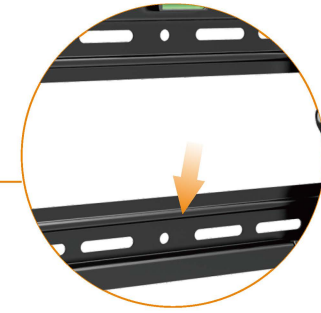

## Tilt LCD LED Wall Mount

### LP46-46T

Automatically click-in spring lock help TV brackets snap into place for added safety

Lateral shift allows TV to slide left and right for perfect placement

**LP46-46T**

MOST  
**37"-70"**  
MAX.VESA 600x400

RATED  
**50kg/110lbs**

200x200 400x200  
300x300 400x400  
600x400

Bubble Level

Spring Lock

Four Times  
Strength  
Tested