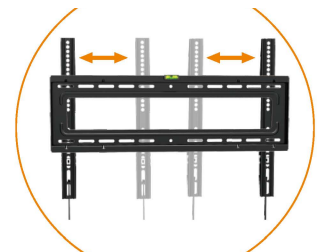

## Tilt LCD LED Wall Mount

### LP46-46T

Automatically click-in spring lock help TV brackets snap into place for added safety

Lateral shift allows TV to slide left and right for perfect placement

**LP46-46T**

MOST  
**37"-70"**  
MAX.VESA 600x400

RATED  
**50kg/110lbs**

200x200 400x200  
300x300 400x400  
600x400

Bubble Level

Spring Lock

Four Times  
Strength  
Tested