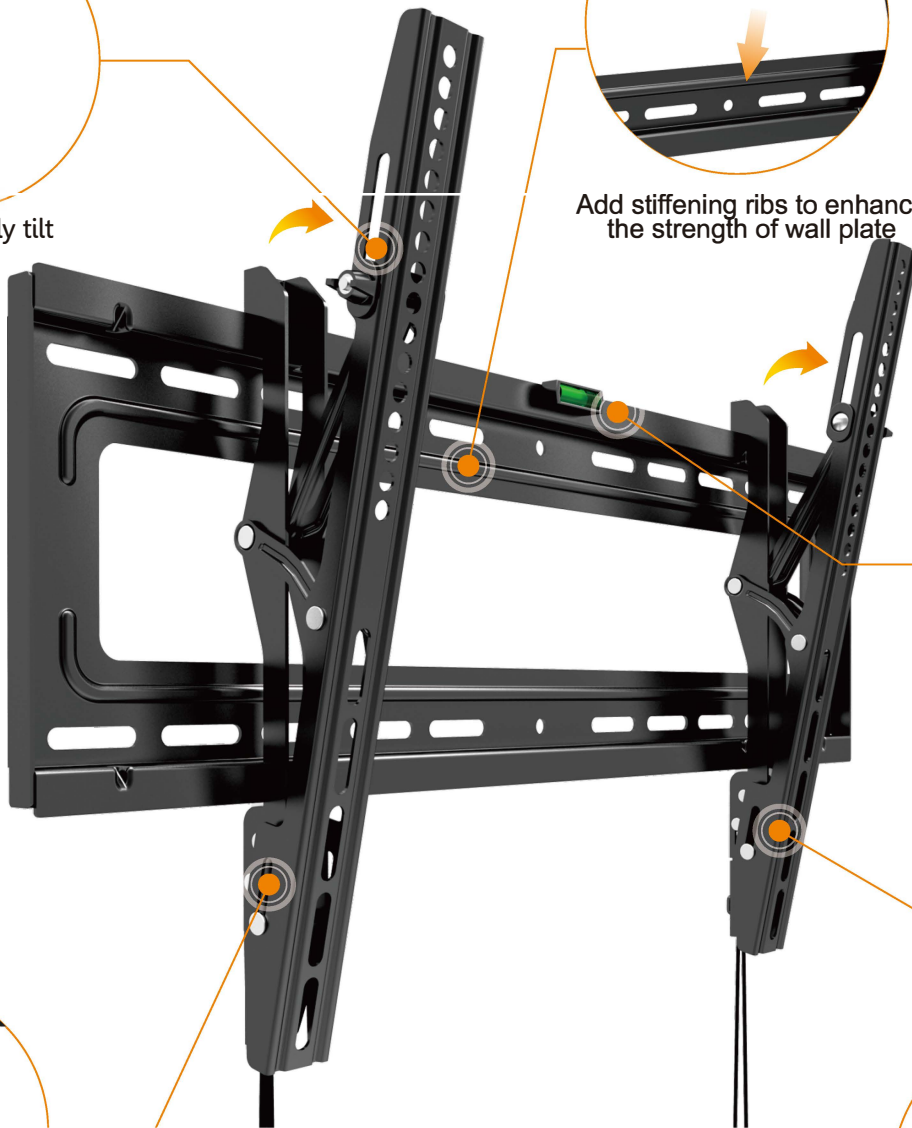

## Tilt LCD LED Wall Mount

### LP46-46T

Automatically click-in spring lock help TV brackets snap into place for added safety

Lateral shift allows TV to slide left and right for perfect placement

**LP46-46T**

MOST  
**37"-70"**  
MAX.VESA 600x400

RATED  
**50kg/110lbs**

200x200 400x200  
300x300 400x400  
600x400

Bubble Level

Spring Lock

Four Times  
Strength  
Tested