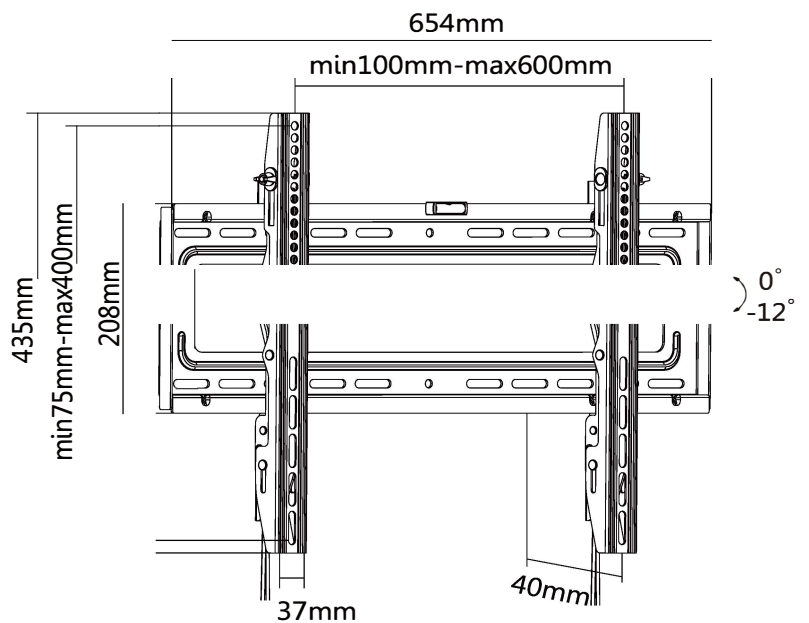

## Tilt LCD LED Wall Mount

### LP46-46T

Automatically click-in spring lock help TV brackets snap into place for added safety

Lateral shift allows TV to slide left and right for perfect placement

**LP46-46T**

MOST  
**37"-70"**  
MAX.VESA 600x400

RATED  
**50kg/110lbs**

200x200 400x200  
300x300 400x400  
600x400

Bubble Level

Spring Lock

Four Times  
Strength  
Tested