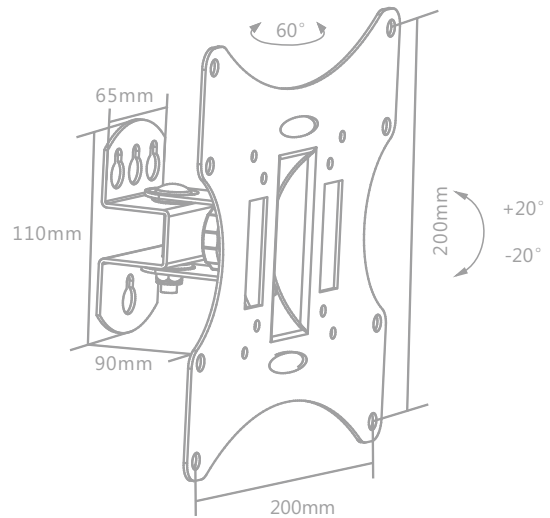

**LCD-501A**

**[ FULL-MOTION ]**

MOST  
**23"-42"**  
MAX.VESA 200x200

rated  
**30kg/66lbs**

90mm

75x75 100x100  
200x100 200x200