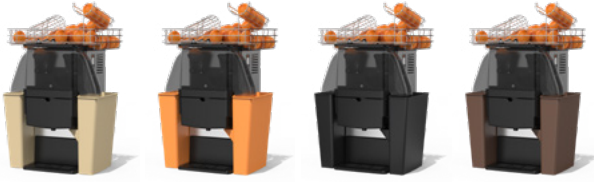

Z06 Nature

Juice extraction versatility: citrus fruit + pomegranates

It is Zummo's most versatile juicer. It extracts juice from all types of citrus fruit and from pomegranates. The perfect option for those who seek flexibility in their offer.

Available in 4 colours

Ref. Z06-NBE

Ref. Z06-NOR

Ref. Z06-NGP

Ref. Z06-NBR

The evolution to Nature

- Customisable bins
- High quality injected plastic nuts
- Smoky grey front cover
- EVS Advanced juice extraction system
- Higher capacity bins
- Automatic filter
- Standard contact sensor
- New digital control plate (bin counter, acoustic warnings, standby,...)

Technical features

Fruit per minute	10
Weight	116 lbs
Peel collection	5.8 gal
Fruit diameter	2.16"-2.95" / 2.75"-3.54" Opt 1.77-2.36"
Measurements	31.93"(h) x 21.57"(w) x 16.97"(l)
Protection	Blockage sensors
Basket capacity	13.23 lbs
Feeder	3.3 lbs
Programmer	Yes
Filter	Automatic

Smoky grey front cover

Automatic filter

Injected plastic nuts