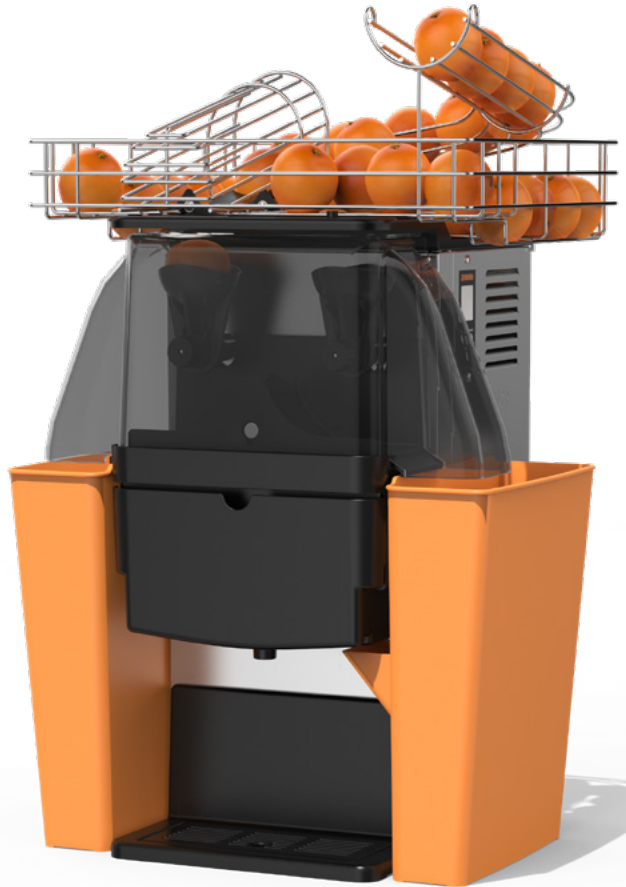

Z06 Nature

Juice extraction versatility: citrus fruit + pomegranates

It is Zummo's most versatile juicer. It extracts juice from all types of citrus fruit and from pomegranates. The perfect option for those who seek flexibility in their offer.

Available in 4 colours

Ref. Z06-NBE

Ref. Z06-NOR

Ref. Z06-NGP

Ref. Z06-NBR

The evolution to Nature

- Customisable bins
- High quality injected plastic nuts
- Smoky grey front cover
- EVS Advanced juice extraction system
- Higher capacity bins
- Automatic filter
- Standard contact sensor
- New digital control plate (bin counter, acoustic warnings, standby,...)

- **Increased durability:** as there are no elastic belts, there are no breakages, something that could also affect the optimal functioning of the blade.
- **Greater functionality:** avoiding maintenance tasks and replacement of broken or worn belts. Cleaning the kit is also much easier.
- **Greater yield:** the new kit leads to greater juice extraction yield. Thanks to its new design, up to 10% more juice can be obtained.

Smoky grey front cover

Automatic filter

Injected plastic nuts