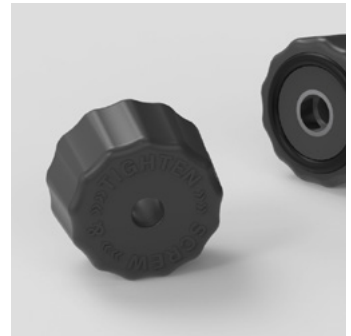

Available in 4 colours

Ref. Z06-NBE

Ref. Z06-NOR

Ref. Z06-NGP

Ref. Z06-NBR

The evolution to Nature

- Customisable bins
- High quality injected plastic nuts
- Smoky grey front cover
- EVS Advanced juice extraction system
- Higher capacity bins
- Automatic filter
- Standard contact sensor
- New digital control plate (bin counter, acoustic warnings, standby,...)

- **Increased durability:** as there are no elastic belts, there are no breakages, something that could also affect the optimal functioning of the blade.
- **Greater functionality:** avoiding maintenance tasks and replacement of broken or worn belts. Cleaning the kit is also much easier.
- **Greater yield:** the new kit leads to greater juice extraction yield. Thanks to its new design, up to 10% more juice can be obtained.

Technical features

Fruit per minute	10
Weight	116 lbs
Peel collection	5.8 gal
Fruit diameter	2.16"-2.95" / 2.75"-3.54" Opt 1.77-2.36"
Measurements	31.93"(h) x 21.57"(w) x 16.97"(l)
Protection	Blockage sensors
Basket capacity	13.23 lbs
Feeder	3.3 lbs
Programmer	Yes
Filter	Automatic

Smoky grey front cover

Automatic filter

Injected plastic nuts