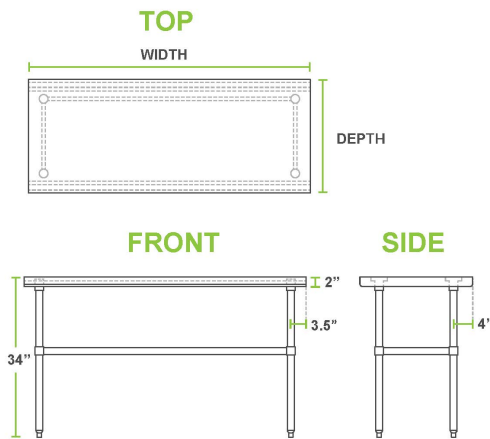

Work Table

14 Gauge Stainless Steel

METAL304

14
Gauge
Full S/Steel

- 14GA Smooth type 430 stainless steel work surface makes cleaning a breeze
- 16GA stainless steel undershelf and steel legs, cross bracing, & hat channels providing stability
- Stainless Steel Adjustable bullet feet ensure leveling on uneven surfaces
- Undershelf provides additional storage space
- Simple assembly and installation requires little effort

| Item No. | Width(In) | Depth(In) | Height(In) | Undershelf (In) | Packing Size(In) | UOM | Box Qty |
|----------------|-----------|-----------|------------|-----------------|------------------|------|---------|
| XWTS- 2448-414 | 48 | 24 | 34 | 42X16 | 49x25x4 | Each | 1 |
| XWTS- 2460-414 | 60 | 24 | 34 | 54X16 | 61x25x4 | Each | 1 |
| XWTS- 2472-414 | 72 | 24 | 34 | 66X16 | 73x25x4 | Each | 1 |
| XWTS- 3048-414 | 48 | 30 | 34 | 42X22 | 49x31x4 | Each | 1 |
| XWTS-3060- 414 | 60 | 30 | 34 | 54X22 | 61x31x4 | Each | 1 |
| XWTS-3072- 414 | 72 | 30 | 34 | 66X22 | 73x31x4 | Each | 1 |

| Item No. | Width(In) | Depth(In) | Height(In) | Undershelf (In) | Packing Size(In) | UOM | Box Qty |
|-------------------|-----------|-----------|------------|-----------------|-----------------------------|------|---------|
| XWTS-2448-4BS-414 | 48 | 24 | 34 | 42X16 | 49x25x8 with 4" back splash | Each | 1 |
| XWTS-2460-4BS-414 | 60 | 24 | 34 | 54X16 | 61x25x8 with 4" back splash | Each | 1 |
| XWTS-2472-4BS-414 | 72 | 30 | 34 | 66x22 | 73x31x8 with 4" back splash | Each | 1 |
| XWTS-3048-4BS-414 | 48 | 30 | 34 | 42X22 | 49x31x8 with 4" back splash | Each | 1 |
| XWTS-3060-4BS-414 | 60 | 30 | 34 | 54X22 | 61x31x8 with 4" back splash | Each | 1 |
| XWTS-3072-4BS-414 | 72 | 30 | 34 | 66X22 | 73x31x8 with 4" back splash | Each | 1 |