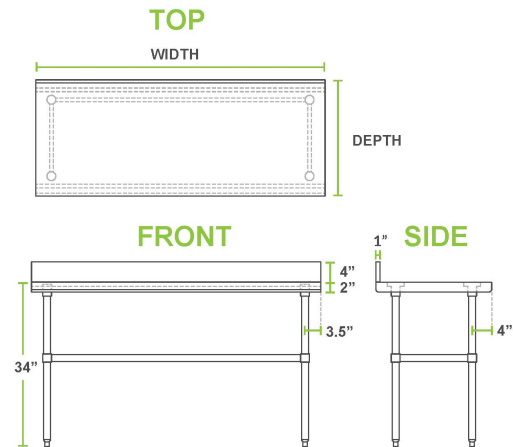

Work Table

14 Gauge Stainless Steel

METAL304

14
Gauge
Full S/Steel

- 14GA Smooth type 430 stainless steel work surface makes cleaning a breeze
- 16GA stainless steel undershelf and steel legs, cross bracing, & hat channels providing stability
- Stainless Steel Adjustable bullet feet ensure leveling on uneven surfaces
- Undershelf provides additional storage space
- Simple assembly and installation requires little effort

| Item No. | Width(In) | Depth(In) | Height(In) | Undershelf (In) | Packing Size(In) | UOM | Box Qty |
|----------------|-----------|-----------|------------|-----------------|------------------|------|---------|
| XWTS- 2448-414 | 48 | 24 | 34 | 42X16 | 49x25x4 | Each | 1 |
| XWTS- 2460-414 | 60 | 24 | 34 | 54X16 | 61x25x4 | Each | 1 |
| XWTS- 2472-414 | 72 | 24 | 34 | 66X16 | 73x25x4 | Each | 1 |
| XWTS- 3048-414 | 48 | 30 | 34 | 42X22 | 49x31x4 | Each | 1 |
| XWTS-3060- 414 | 60 | 30 | 34 | 54X22 | 61x31x4 | Each | 1 |
| XWTS-3072- 414 | 72 | 30 | 34 | 66X22 | 73x31x4 | Each | 1 |

| Item No. | Width(In) | Depth(In) | Height(In) | Undershelf (In) | Packing Size(In) | UOM | Box Qty |
|-------------------|-----------|-----------|------------|-----------------|-----------------------------|------|---------|
| XWTS-2448-4BS-414 | 48 | 24 | 34 | 42X16 | 49x25x8 with 4" back splash | Each | 1 |
| XWTS-2460-4BS-414 | 60 | 24 | 34 | 54X16 | 61x25x8 with 4" back splash | Each | 1 |
| XWTS-2472-4BS-414 | 72 | 30 | 34 | 66x22 | 73x31x8 with 4" back splash | Each | 1 |
| XWTS-3048-4BS-414 | 48 | 30 | 34 | 42X22 | 49x31x8 with 4" back splash | Each | 1 |
| XWTS-3060-4BS-414 | 60 | 30 | 34 | 54X22 | 61x31x8 with 4" back splash | Each | 1 |
| XWTS-3072-4BS-414 | 72 | 30 | 34 | 66X22 | 73x31x8 with 4" back splash | Each | 1 |