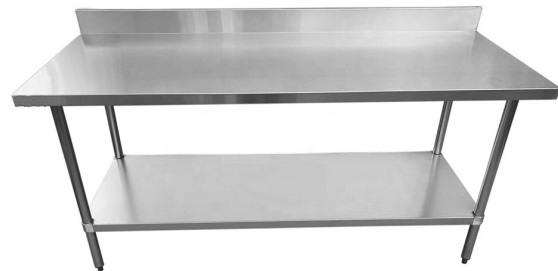

Work Table

14 Gauge Stainless Steel

METAL304

14
Gauge
Full S/Steel

- 14GA Smooth type 430 stainless steel work surface makes cleaning a breeze
- 16GA stainless steel undershelf and steel legs, cross bracing, & hat channels providing stability
- Stainless Steel Adjustable bullet feet ensure leveling on uneven surfaces
- Undershelf provides additional storage space
- Simple assembly and installation requires little effort