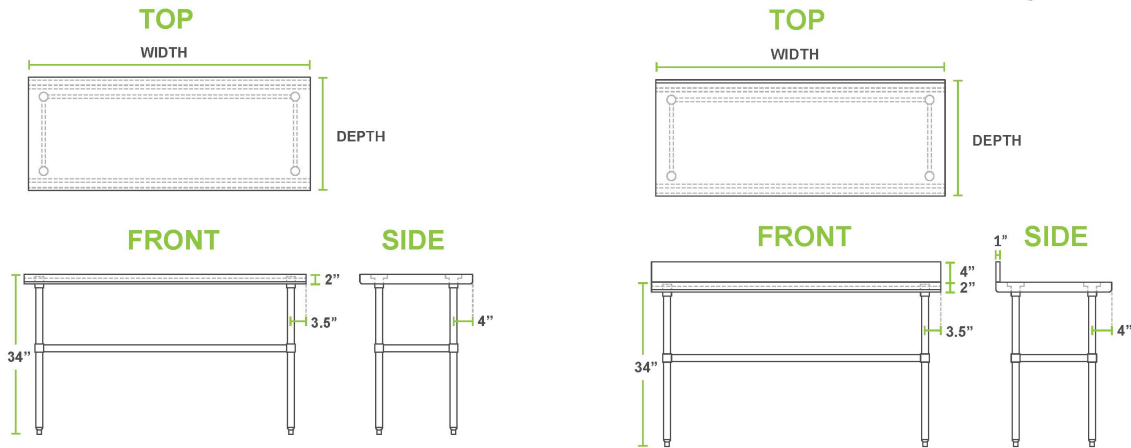

Work Table

16 Gauge Stainless Steel

METAL304

16GA Smooth type 430 stainless steel work surface makes cleaning a breeze
 16GA.430S/S flat top shelf,18GA.galvanized undershelf and hat channel,Galvanized leg and socket
 Adjustable plastic bullet foot ensure leveling on uneven surfaces
 Undershelf provides additional storage space
 Simple assembly and installation requires little effort

Item No.	Width(In)	Depth(In)	Height(In)	Undershelf (In)	Packing Size(In)	UOM	Box Qty
XWTG-2424-416	24	24	34	18X16	34x29x4	Each	1
XWTG-2430-416	30	24	34	26X16	34x29x4	Each	1
XWTG-2436-416	36	24	34	30X16	37x25x4	Each	1
XWTG-2448-416	48	24	34	42X16	49x25x4	Each	1
XWTG-2460-416	60	24	34	54X16	61x25x4	Each	1
XWTG-2472-416	72	24	34	66X16	73x25x4	Each	1
XWTG-2484-416	84	24	34	78X16	85x25x4	Each	1
XWTG-2496-416	96	24	34	90X16	97x25x4	Each	1
XWTG-3030-416	30	30	34	26X22	34x34x4	Each	1
XWTG-3036-416	36	30	34	30x22	37x31x4	Each	1
XWTG-3048-416	48	30	34	42X22	49x31x4	Each	1
XWTG-3060-416	60	30	34	54X22	61x31x4	Each	1
XWTG-3072-416	72	30	34	66X22	73x31x4	Each	1
XWTG-3084-416	84	30	34	78X22	85x31x4	Each	1
XWTG-3096-416	96	30	34	90X22	97x31x4	Each	1

Item No.	Width(In)	Depth(In)	Height(In)	Undershelf (In)	Packing Size(In)	UOM	Box Qty
XWTG-2436-4BS-416	30	24	34	26X16	37x25x8 with 4" back splash	Each	1
XWTG-2448-4BS-416	48	24	34	42X16	49x25x8 with 4" back splash	Each	1
XWTG-2460-4BS-416	60	24	34	54X16	61x25x8 with 4" back splash	Each	1
XWTG-2472-4BS-416	72	30	34	66x22	73x31x8 with 4" back splash	Each	1
XWTG-3036-4BS-416	36	30	34	30X22	37x31x8 with 4" back splash	Each	1
XWTG-3048-4BS-416	48	30	34	42X22	49x31x8 with 4" back splash	Each	1
XWTG-3060-4BS-416	60	30	34	54X22	61x31x8 with 4" back splash	Each	1
XWTG-3072-4BS-416	72	30	34	66X22	73x31x8 with 4" back splash	Each	1