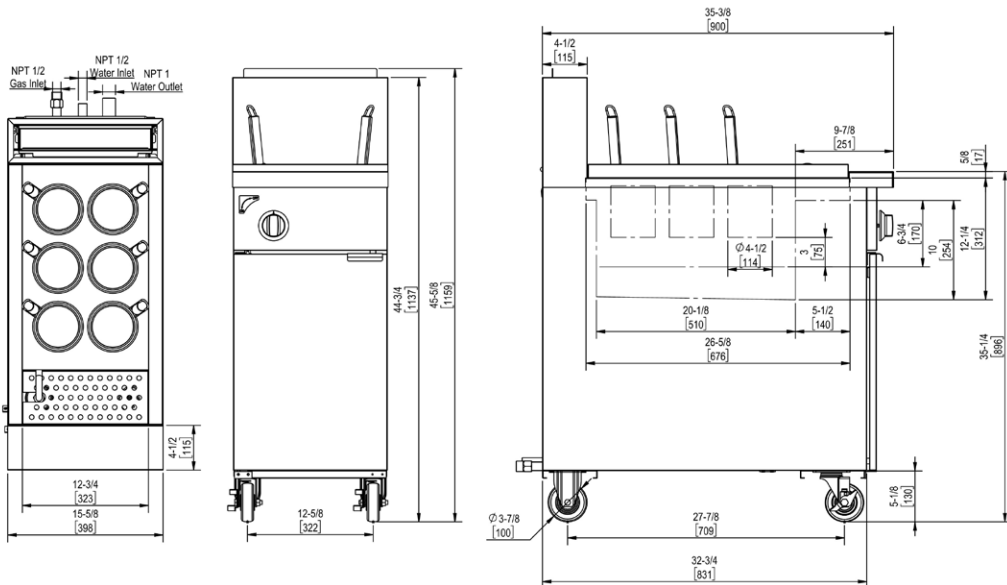

Gas Pasta Cooker

Model: TR-PC-6R-NG

STANDARD FEATURES

- Stainless steel front and sides
- 11 Gallons capacity
- Stainless steel tube burner with total power of 70,000BTU
- Thermostat (122°F-257°F) controlled
- Open S/S316 water pot
- Standby S/S pilot for easy start
- 6" stainless steel leg
- Milivolt control valve
- Prompt response thermostat ensures fast temp recovery
- High limit safety thermostat
- 1" Stainless steel full port drain valve
- Open pot design features easy cleaning
- Overflow draining tube to prevent starch burning
- 1/2" NPT rear gas connection
- Gas type should be specified when confirming order

INSTALLATION INSTRUCTIONS

Model	Description	Capacity	Total BTU/HR	Packing Size(IN)	N/W (LB)	G/W (LB)
TR-PC-6R-NG	Gas pasta cooker	11 gallons	70,000	19x38x36	172	190