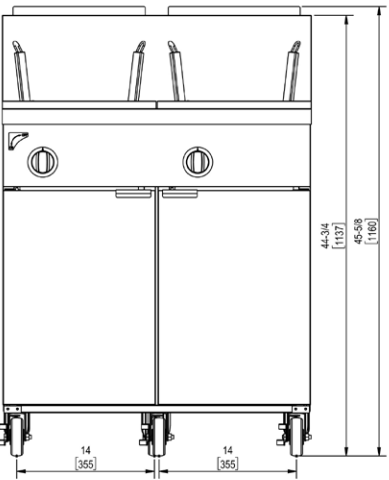

Gas Pasta Cooker

Model:TR-PC-12R-NG

STANDARD FEATURES

- Stainless steel front and sides
- 11 Gallons capacity/pot
- Stainless steel tube burner with total power of 70,000BTU/each
- Thermostat (122°F-257°F) controlled
- Open S/S 316 water pot
- Standby S/S pilot for easy start
- 6" stainless steel leg
- Milivolt control valve
- Prompt response thermostat ensures fast temp recovery
- High limit safety thermostat
- 1" stainless steel full port drain valve
- Open pot design features easy cleaning
- Overflow draining tube to prevent starch burning
- 1/2" NPT rear gas connection
- Gas type should be specified when confirming order

INSTALLATION INSTRUCTIONS

Model	Description	Capacity	Total BTU/HR	Packing Size (IN)	N/W (LB)	G/W (LB)
TR-PC-12R-NG	Gas pasta cooker	22 gallons	140,000	38x43x39	363	402