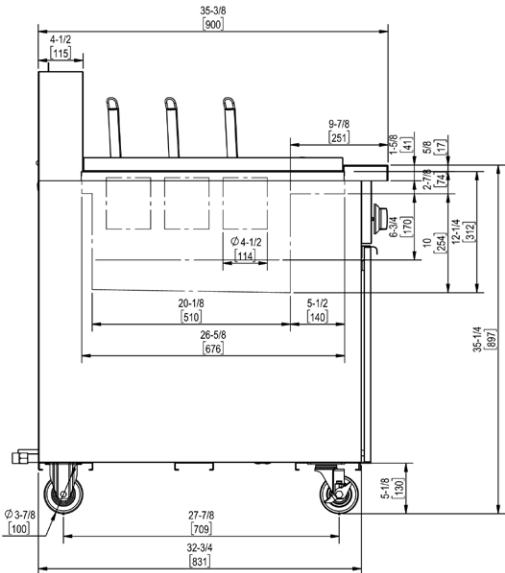

Gas Pasta Cooker

Model:TR-PC-12R-NG

STANDARD FEATURES

- Stainless steel front and sides
- 11 Gallons capacity/pot
- Stainless steel tube burner with total power of 70,000BTU/each
- Thermostat (122°F-257°F) controlled
- Open S/S 316 water pot
- Standby S/S pilot for easy start
- 6" stainless steel leg
- Milivolt control valve
- Prompt response thermostat ensures fast temp recovery
- High limit safety thermostat
- 1" stainless steel full port drain valve
- Open pot design features easy cleaning
- Overflow draining tube to prevent starch burning
- 1/2" NPT rear gas connection
- Gas type should be specified when confirming order

INSTALLATION INSTRUCTIONS

Model	Description	Capacity	Total BTU/HR	Packing Size (IN)	N/W (LB)	G/W (LB)
TR-PC-12R-NG	Gas pasta cooker	22 gallons	140,000	38x43x39	363	402