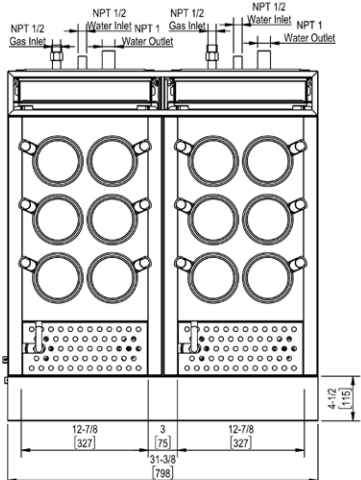

Gas Pasta Cooker

Model:TR-PC-12R-NG

STANDARD FEATURES

- Stainless steel front and sides
- 11 Gallons capacity/pot
- Stainless steel tube burner with total power of 70,000BTU/each
- Thermostat (122°F-257°F) controlled
- Open S/S 316 water pot
- Standby S/S pilot for easy start
- 6" stainless steel leg
- Milivolt control valve
- Prompt response thermostat ensures fast temp recovery
- High limit safety thermostat
- 1" stainless steel full port drain valve
- Open pot design features easy cleaning
- Overflow draining tube to prevent starch burning
- 1/2" NPT rear gas connection
- Gas type should be specified when confirming order

INSTALLATION INSTRUCTIONS

Model	Description	Capacity	Total BTU/HR	Packing Size (IN)	N/W (LB)	G/W (LB)
TR-PC-12R-NG	Gas pasta cooker	22 gallons	140,000	38x43x39	363	402