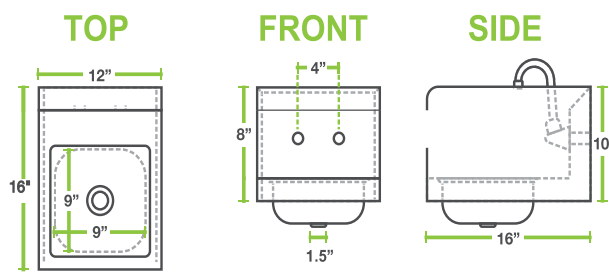

## With Gooseneck Faucets

- 20 gauge type 304 stainless steel Single bowl
- Easy-to-install
- Pre-punched holes for easy faucet installation
- Space saving wall mount hand sink with 8"H side splashes
- Goose neck faucet, 1.5" drain basket strainer, and mounting bracket included
- NSF certificated

Without Side Splashes  
XHS-12-320

With Side Splashes  
XHS-12-SP-320

With knee valve assembly  
XHS-17-SP

XHS-15-320

XHS-15-SP-320

XHS-16-320

XHS-16-SP-320

Item	BOWL SIZE(In)	Ext. Dimensions(In)	Description	UOM	Box Qty
XHS-12-320	9X9X5	12X16X13		Each	
XHS-15-320	10X12X5	16X16-3/4X12-3/5		Each	
XHS-12-SP-320	9X9X5	12X16X13	with side splashes	Each	
XHS-15-SP-320	10X12X5	16X16-3/4X12-3/5	with side splashes	Each	
XHS-17-SP	14 x 10 x 5	17X15-1/4X13	with knee valve assembly	Each	