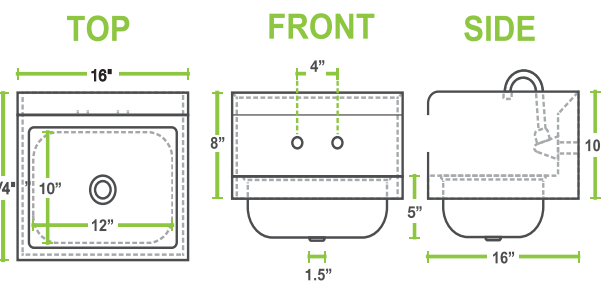

## With Gooseneck Faucets

- 20 gauge type 304 stainless steel Single bowl
- Easy-to-install
- Pre-punched holes for easy faucet installation
- Space saving wall mount hand sink with 8"H side splashes
- Goose neck faucet, 1.5" drain basket strainer, and mounting bracket included
- NSF certificated

Without Side Splashes  
XHS-12-320

With Side Splashes  
XHS-12-SP-320

With knee valve assembly  
XHS-17-SP

XHS-15-320

XHS-15-SP-320

XHS-16-320

XHS-16-SP-320

Item	BOWL SIZE(In)	Ext. Dimensions(In)	Description	UOM	Box Qty
XHS-12-320	9X9X5	12X16X13		Each	
XHS-15-320	10X12X5	16X16-3/4X12-3/5		Each	
XHS-12-SP-320	9X9X5	12X16X13	with side splashes	Each	
XHS-15-SP-320	10X12X5	16X16-3/4X12-3/5	with side splashes	Each	
XHS-17-SP	14 x 10 x 5	17X15-1/4X13	with knee valve assembly	Each	