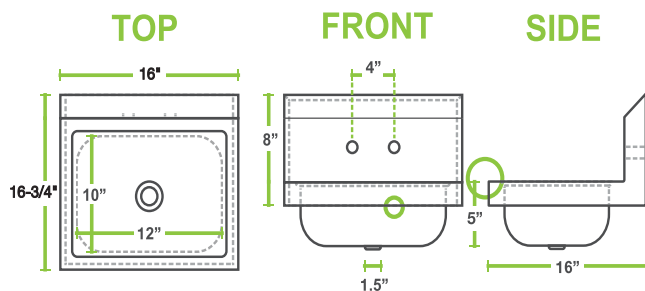

## With Gooseneck Faucets

- 20 gauge type 304 stainless steel Single bowl
- Easy-to-install
- Pre-punched holes for easy faucet installation
- Space saving wall mount hand sink with 8"H side splashes
- Goose neck faucet, 1.5" drain basket strainer, and mounting bracket included
- NSF certificated

Without Side Splashes  
XHS-12-320

With Side Splashes  
XHS-12-SP-320

With knee valve assembly  
XHS-17-SP

XHS-15-320

XHS-15-SP-320

XHS-16-320

XHS-16-SP-320

Item	BOWL SIZE(In)	Ext. Dimensions(In)	Description	UOM	Box Qty
XHS-12-320	9X9X5	12X16X13		Each	
XHS-15-320	10X12X5	16X16-3/4X12-3/5		Each	
XHS-12-SP-320	9X9X5	12X16X13	with side splashes	Each	
XHS-15-SP-320	10X12X5	16X16-3/4X12-3/5	with side splashes	Each	
XHS-17-SP	14 x 10 x 5	17X15-1/4X13	with knee valve assembly	Each	