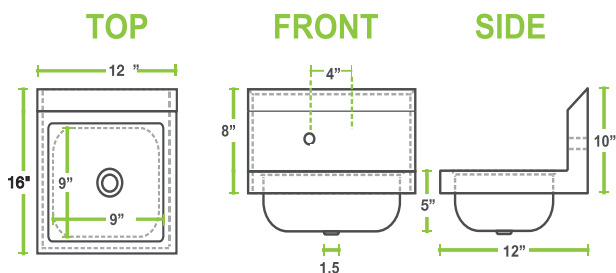

## With Gooseneck Faucets

- 20 gauge type 304 stainless steel Single bowl
- Easy-to-install
- Pre-punched holes for easy faucet installation
- Space saving wall mount hand sink with 8"H side splashes
- Goose neck faucet, 1.5" drain basket strainer, and mounting bracket included
- NSF certificated

Without Side Splashes  
XHS-12-320

With Side Splashes  
XHS-12-SP-320

With knee valve assembly  
XHS-17-SP

XHS-15-320

XHS-15-SP-320

XHS-16-320

XHS-16-SP-320

Item	BOWL SIZE(In)	Ext. Dimensions(In)	Description	UOM	Box Qty
XHS-12-320	9X9X5	12X16X13		Each	
XHS-15-320	10X12X5	16X16-3/4X12-3/5		Each	
XHS-12-SP-320	9X9X5	12X16X13	with side splashes	Each	
XHS-15-SP-320	10X12X5	16X16-3/4X12-3/5	with side splashes	Each	
XHS-17-SP	14 x 10 x 5	17X15-1/4X13	with knee valve assembly	Each	