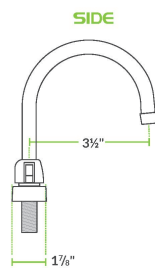

❖ Deck-Mount Faucets

Adjustable Centers and 12" Swing Spout

C-1821S

FEATURES

- Deck mounted
- 4" or 8" adjustable centers
- 1/2" Female Inlets
- 12" Swing spout
- "Hot" and "cold" labeled handles for easy identification
- Rubber valve

4" Centers and 3 1/2" gooseneck spout Swing handle

BXF-Y3G

FEATURES

- Deck mounted
- 3 1/2" gooseneck swing spout
- 4" centers
- Attractive chrome-plated copper construction
- Rubber valve
- "Hot" and "cold" labeled handles for easy identification
- Easy to install

4" centers and 6" gooseneck spout Swing handle

BXF-Y5G

FEATURES

- Deck mounted
- 4" gooseneck swing spout
- 6" centers
- Attractive chrome-plated copper construction
- Rubber valve
- "Hot" and "cold" labeled handles for easy identification
- Easy to install