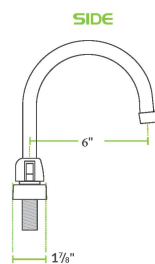

❖ Deck-Mount Faucets

Adjustable Centers and 12" Swing Spout

C-1821S

FEATURES

- Deck mounted
- 4" or 8" adjustable centers
- 1/2" Female Inlets
- 12" Swing spout
- "Hot" and "cold" labeled handles for easy identification
- Rubber valve

4" Centers and 3 1/2" gooseneck spout Swing handle

BXF-Y3G

FEATURES

- Deck mounted
- 3 1/2" gooseneck swing spout
- 4" centers
- Attractive chrome-plated copper construction
- Rubber valve
- "Hot" and "cold" labeled handles for easy identification
- Easy to install

4" centers and 6" gooseneck spout Swing handle

BXF-Y5G

FEATURES

- Deck mounted
- 4" gooseneck swing spout
- 6" centers
- Attractive chrome-plated copper construction
- Rubber valve
- "Hot" and "cold" labeled handles for easy identification
- Easy to install