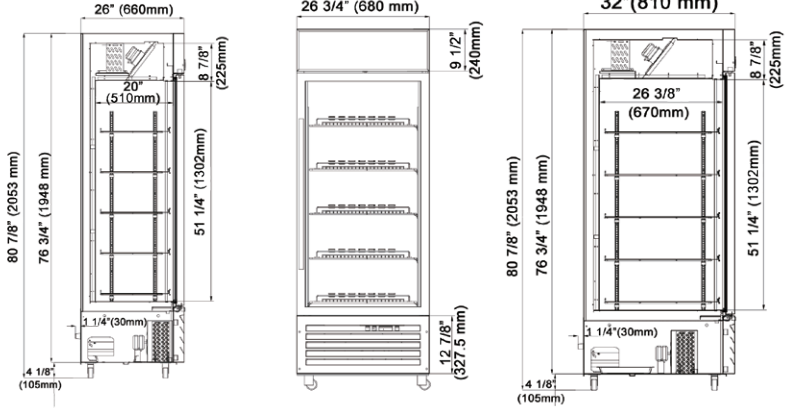

Black Swing Glass Door Merchandiser Refrigerator

CDM-B23R

If the data and structure update, without notice, subject to material object.