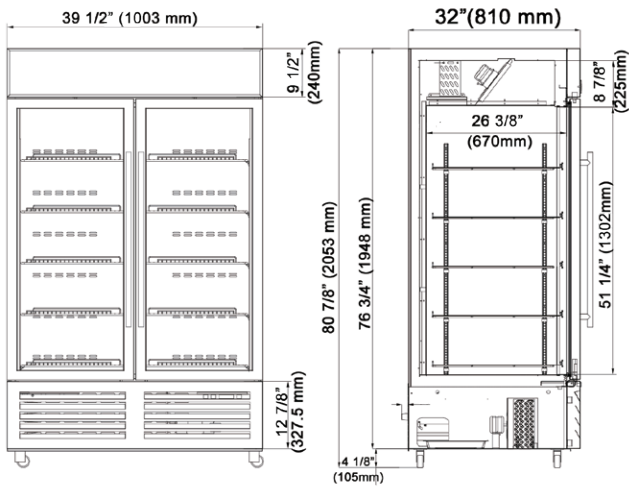

Black Swing Glass Door Merchandiser Refrigerator

CDM-B36R

If the data and structure update, without notice, subject to material object.