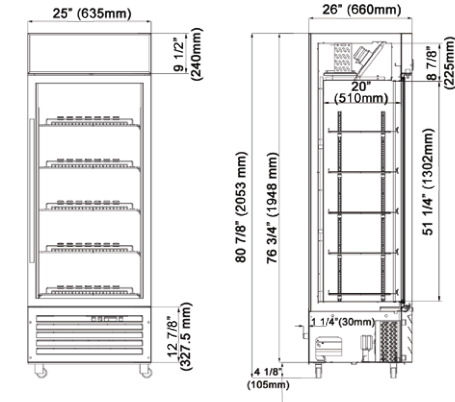

Black Swing Glass Door Merchandiser Refrigerator

CDM-B16R

If the data and structure update, without notice, subject to material object.