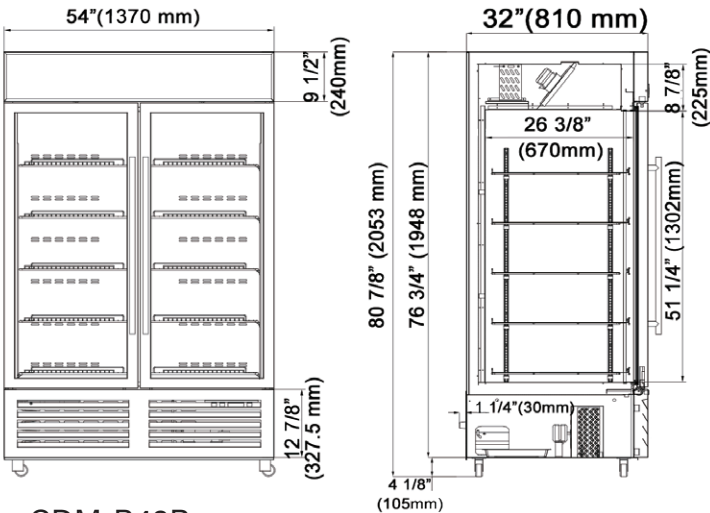

Temperature

- Interior temperature range: 1°C to 4°C (33°F to 40°F)

CDM-B13R
CDM-B16R/CDM-B23R

CDM-B36R
CDM-B42R/CDM-B48R

CDM-B72R

Specifications

Model	Door	Ext. Dimensions W x D x H (in)	Storage Capacity(cu./ft)	Shelves	V/Hz/Ph	AMPS	Power	NEMA PLUG	Ship Weight(lbs)	Ship Data W x D x H (in)
CDM-B13R	1	22 3/4 x 23 7/8 x 80 7/8	12.7	5	115/60/1	4	500W/0.67HP	5-15P	177	25 x 26 1/4 x 88 3/4
CDM-B16R	1	25 x 26 x 80 7/8	15.5	5	115/60/1	7	700W/0.94HP	5-15P	265	27 3/8 x 28 3/8 x 88 3/4
CDM-B23R	1	26 3/4 x 32 x 80 7/8	21.5	5	115/60/1	7.5	800W/1.08HP	5-15P	331	29 1/4 x 35 x 88 3/4
CDM-B36R	2	39 1/2 x 32 x 80 7/8	32.6	10	115/60/1	7.5	800W/1.08HP	5-15P	397	47 7/8 x 35 x 88 3/4
CDM-B42R	2	48 x 32 x 80 7/8	40.1	10	115/60/1	7.5	800W/1.08HP	5-15P	441	50 1/2 x 35 x 88 3/4
CDM-B48R	2	54 x 32 x 80 7/8	45.2	10	115/60/1	14	1400W/1.89HP	5-15P	485	56 3/8 x 35 x 88 3/4
CDM-B72R	3	80 7/8 x 32 x 80 7/8	68.5	15	115/60/1	15	1600W/2.15HP	5-15P	750	83 x 35 x 88 3/4

If the data and structure update, without notice, subject to material object.

Black Swing Glass Door Merchandiser Refrigerator

CDM-B13R

CDM-B16R

CDM-B23R

CDM-B36R

CDM-B42R

CDM-B48R