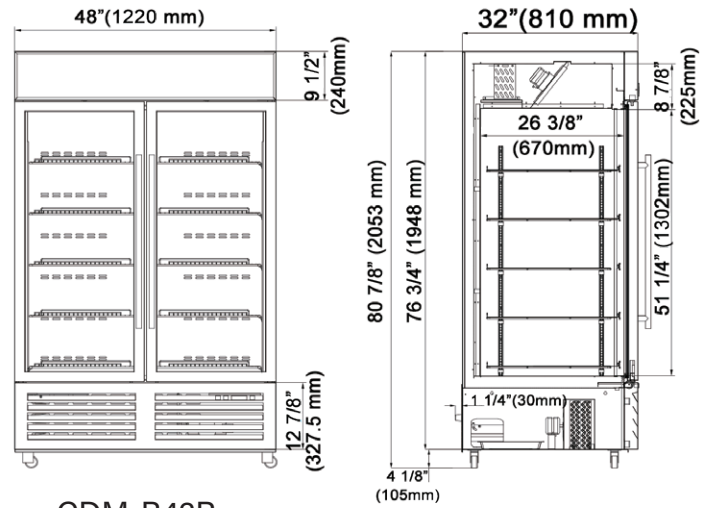

Temperature

- Interior temperature range: 1°C to 4°C (33°F to 40°F)

CDM-B13R
CDM-B16R/CDM-B23R

CDM-B36R
CDM-B42R/CDM-B48R

CDM-B72R

Specifications

Model	Door	Ext. Dimensions W x D x H (in)	Storage Capacity(cu./ft)	Shelves	V/Hz/Ph	AMPS	Power	NEMA PLUG	Ship Weight(lbs)	Ship Data W x D x H (in)
CDM-B13R	1	22 3/4 x 23 7/8 x 80 7/8	12.7	5	115/60/1	4	500W/0.67HP	5-15P	177	25 x 26 1/4 x 88 3/4
CDM-B16R	1	25 x 26 x 80 7/8	15.5	5	115/60/1	7	700W/0.94HP	5-15P	265	27 3/8 x 28 3/8 x 88 3/4
CDM-B23R	1	26 3/4 x 32 x 80 7/8	21.5	5	115/60/1	7.5	800W/1.08HP	5-15P	331	29 1/4 x 35 x 88 3/4
CDM-B36R	2	39 1/2 x 32 x 80 7/8	32.6	10	115/60/1	7.5	800W/1.08HP	5-15P	397	47 7/8 x 35 x 88 3/4
CDM-B42R	2	48 x 32 x 80 7/8	40.1	10	115/60/1	7.5	800W/1.08HP	5-15P	441	50 1/2 x 35 x 88 3/4
CDM-B48R	2	54 x 32 x 80 7/8	45.2	10	115/60/1	14	1400W/1.89HP	5-15P	485	56 3/8 x 35 x 88 3/4
CDM-B72R	3	80 7/8 x 32 x 80 7/8	68.5	15	115/60/1	15	1600W/2.15HP	5-15P	750	83 x 35 x 88 3/4

If the data and structure update, without notice, subject to material object.

Black Swing Glass Door Merchandiser Refrigerator

CDM-B13R

CDM-B16R

CDM-B23R

CDM-B36R

CDM-B42R

CDM-B48R