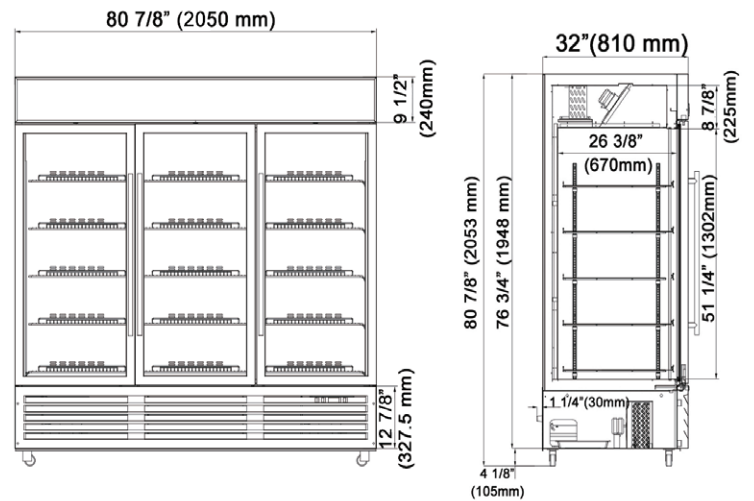

CDM-B72R

If the data and structure update, without notice, subject to material object.