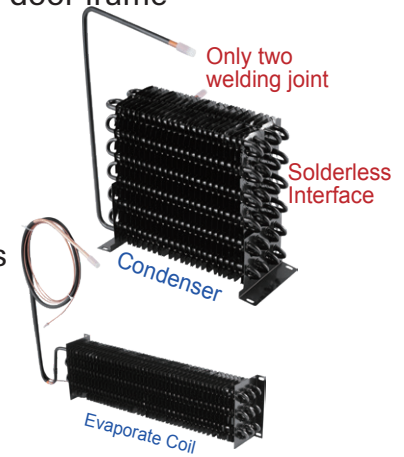

Black Swing Glass Door Merchandiser Refrigerator

www.sub-equip.com

Features

- CFC free refrigerant and foam insulation
- Electronic thermostat and digital LED temperature display for accurate control and easy reading
- Self-closing door
- Magnetic gasket can be replaced without any tools
- Energy efficient Low-e triple pane glass doors with heater on glass and inside door frame
- Auto defrosting and auto evaporation to prevent condensation
- Condensation pan efficiently evaporates excess water
- INTERIOR: White powder-coated steel
- EXTERIOR: Black powder-coated steel, plastic top sign panel with lamp
- LED interior lighting to enhance product display
- Heavy-duty polyethylene coated adjustable wire shelves
- Easy to mount 4" casters (front casters with brakes) are standard with all units

Temperature

- Interior temperature range: 1°C to 4°C (33°F to 40°F)

CDM-B13R
CDM-B16R/CDM-B23R

CDM-B36R
CDM-B42R/CDM-B48R

CDM-B72R

Specifications

Model	Door	Ext. Dimensions W x D x H (in)	Storage Capacity(cu./ft)	Shelves	V/Hz/Ph	AMPS	Power	NEMA PLUG	Ship Weight(lbs)	Ship Data W x D x H (in)
CDM-B13R	1	22 3/4 x 23 7/8 x 80 7/8	12.7	5	115/60/1	4	500W/0.67HP	5-15P	177	25 x 26 1/4 x 88 3/4
CDM-B16R	1	25 x 26 x 80 7/8	15.5	5	115/60/1	7	700W/0.94HP	5-15P	265	27 3/8 x 28 3/8 x 88 3/4
CDM-B23R	1	26 3/4 x 32 x 80 7/8	21.5	5	115/60/1	7.5	800W/1.08HP	5-15P	331	29 1/4 x 35 x 88 3/4
CDM-B36R	2	39 1/2 x 32 x 80 7/8	32.6	10	115/60/1	7.5	800W/1.08HP	5-15P	397	47 7/8 x 35 x 88 3/4
CDM-B42R	2	48 x 32 x 80 7/8	40.1	10	115/60/1	7.5	800W/1.08HP	5-15P	441	50 1/2 x 35 x 88 3/4
CDM-B48R	2	54 x 32 x 80 7/8	45.2	10	115/60/1	14	1400W/1.89HP	5-15P	485	56 3/8 x 35 x 88 3/4
CDM-B72R	3	80 7/8 x 32 x 80 7/8	68.5	15	115/60/1	15	1600W/2.15HP	5-15P	750	83 x 35 x 88 3/4

If the data and structure update, without notice, subject to material object.

Black Swing Glass Door Merchandiser Refrigerator

CDM-B13R

CDM-B16R

CDM-B23R

CDM-B36R

CDM-B42R

CDM-B48R