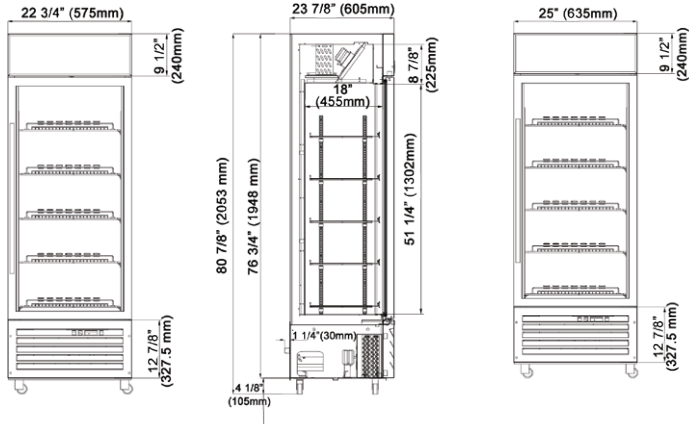

CDM-B16R

Black Swing Glass Door Merchandiser Refrigerator

CDM-B13R