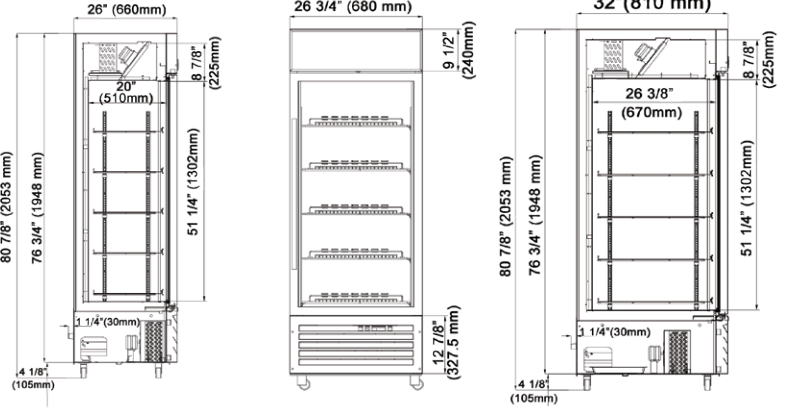

Black Swing Glass Door Merchandiser Freezer

CDM-B23F

If the data and structure update, without notice, subject to material object.