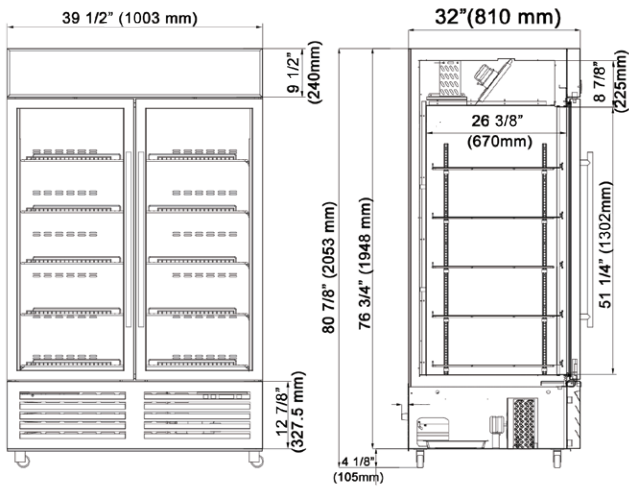

Black Swing Glass Door Merchandiser Freezer

CDM-B36F

If the data and structure update, without notice, subject to material object.