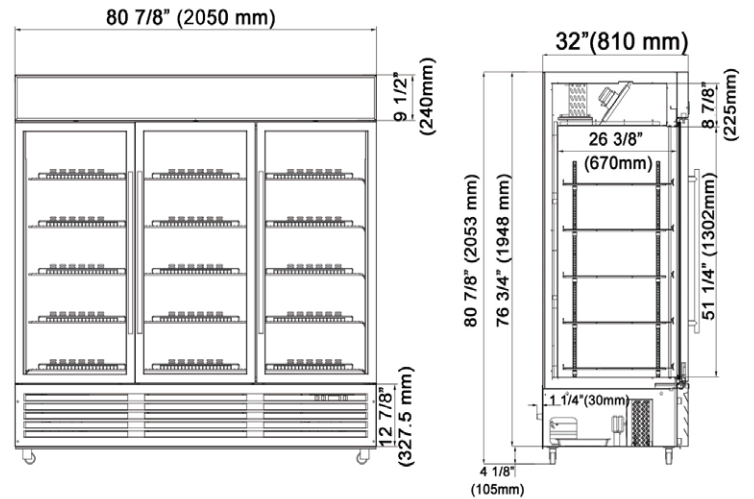

Temperature

- Interior temperature range: -18°C to -22°C (0°F to -8°F)

CDM-B13F
CDM-B16F/CDM-B23F

CDM-B36F
CDM-B42F/CDM-B48F

CDM-B72F

Specifications

Model	Door	Ext. Dimensions W x D x H (in)	Storage Capacity(cu./ft)	Shelves	V/Hz/Ph	AMPS	Power	NEMA PLUG	Ship Weight(lbs)	Ship Data W x D x H (in)
CDM-B13F	1	22 3/4 x 23 7/8 x 80 7/8	12.7	5	115/60/1	4	500W/0.67HP	5-15P	177	25 x 26 1/4 x 88 3/4
CDM-B16F	1	25 x 26 x 80 7/8	15.5	5	115/60/1	7	700W/0.94HP	5-15P	265	27 3/8 x 28 3/8 x 88 3/4
CDM-B23F	1	26 3/4 x 32 x 80 7/8	21.5	5	115/60/1	7.5	800W/1.08HP	5-15P	331	29 1/4 x 35 x 88 3/4
CDM-B36F	2	39 1/2 x 32 x 80 7/8	32.6	10	115/60/1	7.5	800W/1.08HP	5-15P	397	47 7/8 x 35 x 88 3/4
CDM-B42F	2	48 x 32 x 80 7/8	40.1	10	115/60/1	10	1100W/1.48HP	5-15P	441	50 1/2 x 34 1/4 x 88 3/4
CDM-B48F	2	54 x 32 x 80 7/8	45.2	10	115/60/1	14	1400W/1.89HP	5-15P	405	56 3/8 x 35 x 88 3/4
CDM-B72F	3	80 7/8 x 32 x 80 7/8	68.5	15	115/60/1	15	1600W/2.15HP	5-15P	750	83 x 35 x 88 3/4

If the data and structure update, without notice, subject to material object.

Black Swing Glass Door Merchandiser Freezer

CDM-B13F

CDM-B16F

CDM-B23F

CDM-B36F

CDM-B42F

CDM-B48F