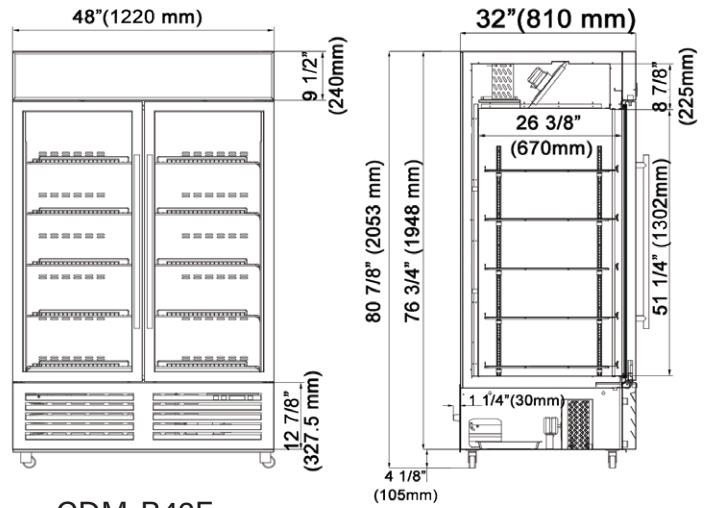

Temperature

- Interior temperature range: -18°C to -22°C (0°F to -8°F)

CDM-B13F
CDM-B16F/CDM-B23F

CDM-B36F
CDM-B42F/CDM-B48F

CDM-B72F

Specifications

Model	Door	Ext. Dimensions W x D x H (in)	Storage Capacity(cu./ft)	Shelves	V/Hz/Ph	AMPS	Power	NEMA PLUG	Ship Weight(lbs)	Ship Data W x D x H (in)
CDM-B13F	1	22 3/4 x 23 7/8 x 80 7/8	12.7	5	115/60/1	4	500W/0.67HP	5-15P	177	25 x 26 1/4 x 88 3/4
CDM-B16F	1	25 x 26 x 80 7/8	15.5	5	115/60/1	7	700W/0.94HP	5-15P	265	27 3/8 x 28 3/8 x 88 3/4
CDM-B23F	1	26 3/4 x 32 x 80 7/8	21.5	5	115/60/1	7.5	800W/1.08HP	5-15P	331	29 1/4 x 35 x 88 3/4
CDM-B36F	2	39 1/2 x 32 x 80 7/8	32.6	10	115/60/1	7.5	800W/1.08HP	5-15P	397	47 7/8 x 35 x 88 3/4
CDM-B42F	2	48 x 32 x 80 7/8	40.1	10	115/60/1	10	1100W/1.48HP	5-15P	441	50 1/2 x 34 1/4 x 88 3/4
CDM-B48F	2	54 x 32 x 80 7/8	45.2	10	115/60/1	14	1400W/1.89HP	5-15P	405	56 3/8 x 35 x 88 3/4
CDM-B72F	3	80 7/8 x 32 x 80 7/8	68.5	15	115/60/1	15	1600W/2.15HP	5-15P	750	83 x 35 x 88 3/4

If the data and structure update, without notice, subject to material object.

Black Swing Glass Door Merchandiser Freezer

CDM-B13F

CDM-B16F

CDM-B23F

CDM-B36F

CDM-B42F

CDM-B48F