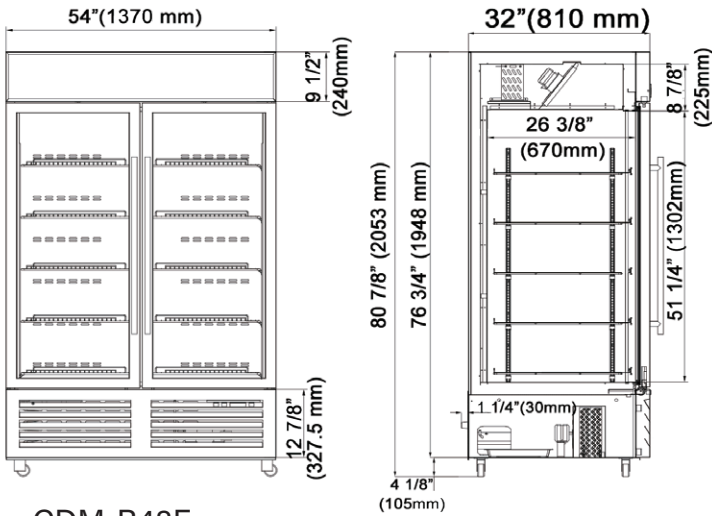

Temperature

- Interior temperature range: -18°C to -22°C (0°F to -8°F)

CDM-B13F
CDM-B16F/CDM-B23F

CDM-B36F
CDM-B42F/CDM-B48F

CDM-B72F

Specifications

Model	Door	Ext. Dimensions W x D x H (in)	Storage Capacity(cu./ft)	Shelves	V/Hz/Ph	AMPS	Power	NEMA PLUG	Ship Weight(lbs)	Ship Data W x D x H (in)
CDM-B13F	1	22 3/4 x 23 7/8 x 80 7/8	12.7	5	115/60/1	4	500W/0.67HP	5-15P	177	25 x 26 1/4 x 88 3/4
CDM-B16F	1	25 x 26 x 80 7/8	15.5	5	115/60/1	7	700W/0.94HP	5-15P	265	27 3/8 x 28 3/8 x 88 3/4
CDM-B23F	1	26 3/4 x 32 x 80 7/8	21.5	5	115/60/1	7.5	800W/1.08HP	5-15P	331	29 1/4 x 35 x 88 3/4
CDM-B36F	2	39 1/2 x 32 x 80 7/8	32.6	10	115/60/1	7.5	800W/1.08HP	5-15P	397	47 7/8 x 35 x 88 3/4
CDM-B42F	2	48 x 32 x 80 7/8	40.1	10	115/60/1	10	1100W/1.48HP	5-15P	441	50 1/2 x 34 1/4 x 88 3/4
CDM-B48F	2	54 x 32 x 80 7/8	45.2	10	115/60/1	14	1400W/1.89HP	5-15P	405	56 3/8 x 35 x 88 3/4
CDM-B72F	3	80 7/8 x 32 x 80 7/8	68.5	15	115/60/1	15	1600W/2.15HP	5-15P	750	83 x 35 x 88 3/4

If the data and structure update, without notice, subject to material object.

Black Swing Glass Door Merchandiser Freezer

CDM-B13F

CDM-B16F

CDM-B23F

CDM-B36F

CDM-B42F

CDM-B48F