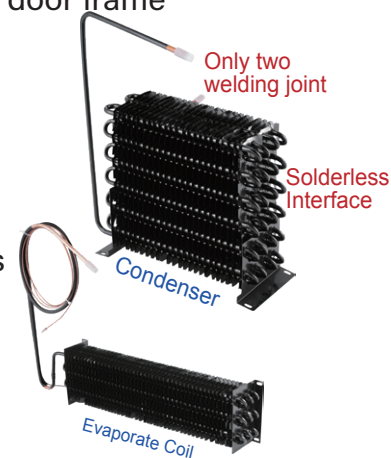

Black Swing Glass Door Merchandiser Freezer

www.sub-equip.com

Features

- CFC free refrigerant and foam insulation
- Electronic thermostat and digital LED temperature display for accurate control and easy reading
- Self-closing door
- Magnetic gasket can be replaced without any tools
- Energy efficient Low-e triple pane glass doors with heater on glass and inside door frame
- Auto defrosting and auto evaporation to prevent condensation
- Condensation pan efficiently evaporates excess water
- INTERIOR: White powder-coated steel
- EXTERIOR: Black powder-coated steel, plastic top sign panel with lamp
- LED interior lighting to enhance product display
- Heavy-duty polyethylene coated adjustable wire shelves
- Easy to mount 4" casters (front casters with brakes) are standard with all units

Temperature

- Interior temperature range: -18°C to -22°C (0°F to -8°F)

CDM-B13F
CDM-B16F/CDM-B23F

CDM-B36F
CDM-B42F/CDM-B48F

CDM-B72F

Specifications

Model	Door	Ext. Dimensions W x D x H (in)	Storage Capacity(cu./ft)	Shelves	V/Hz/Ph	AMPS	Power	NEMA PLUG	Ship Weight(lbs)	Ship Data W x D x H (in)
CDM-B13F	1	22 3/4 x 23 7/8 x 80 7/8	12.7	5	115/60/1	4	500W/0.67HP	5-15P	177	25 x 26 1/4 x 88 3/4
CDM-B16F	1	25 x 26 x 80 7/8	15.5	5	115/60/1	7	700W/0.94HP	5-15P	265	27 3/8 x 28 3/8 x 88 3/4
CDM-B23F	1	26 3/4 x 32 x 80 7/8	21.5	5	115/60/1	7.5	800W/1.08HP	5-15P	331	29 1/4 x 35 x 88 3/4
CDM-B36F	2	39 1/2 x 32 x 80 7/8	32.6	10	115/60/1	7.5	800W/1.08HP	5-15P	397	47 7/8 x 35 x 88 3/4
CDM-B42F	2	48 x 32 x 80 7/8	40.1	10	115/60/1	10	1100W/1.48HP	5-15P	441	50 1/2 x 34 1/4 x 88 3/4
CDM-B48F	2	54 x 32 x 80 7/8	45.2	10	115/60/1	14	1400W/1.89HP	5-15P	405	56 3/8 x 35 x 88 3/4
CDM-B72F	3	80 7/8 x 32 x 80 7/8	68.5	15	115/60/1	15	1600W/2.15HP	5-15P	750	83 x 35 x 88 3/4

If the data and structure update, without notice, subject to material object.

Black Swing Glass Door Merchandiser Freezer

CDM-B13F

CDM-B16F

CDM-B23F

CDM-B36F

CDM-B42F

CDM-B48F