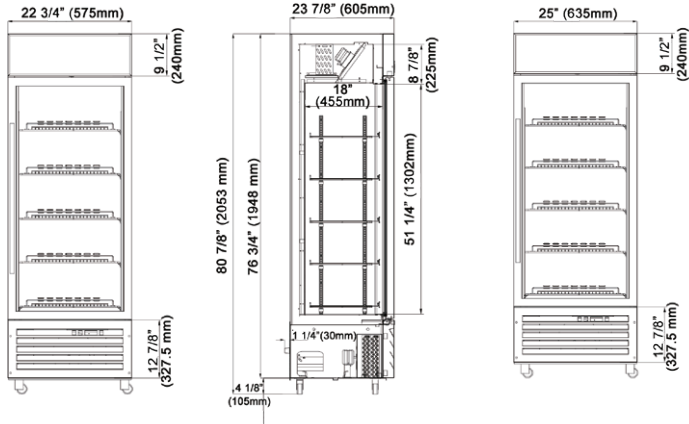

Black Swing Glass Door Merchandiser Freezer

CDM-B13F

CDM-B16F