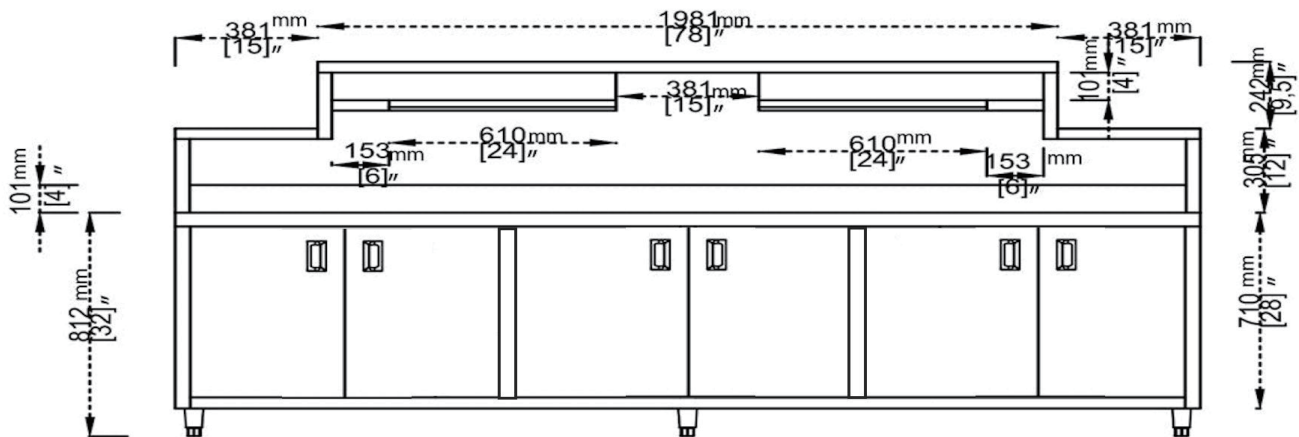

Bubble Tea Work Station

Stainless Steel

METAL304

Features

Constructed heavy duty corrosion resistant 16 gauge stainless steel

Swing Doors

Large ice bin conveniently located in the middle of the station

Units include pre-punched holes for faucets, faucets are included for BTS-270 units

Thoughtfully constructed with overshelves for extra storage

Drains can be removed for easy cleaning

Custom sizes are available upon request

BTS-150

BTS-270

SPECIFICATIONS

MODEL	EXT. DIMENSIONS W x D x H (in)	# of Sink Bowls	# of Doors
BTS-180	70.9 x 29.9 x 55.1	2	4
BTS-270	108 x 28 x 49.5	2	6