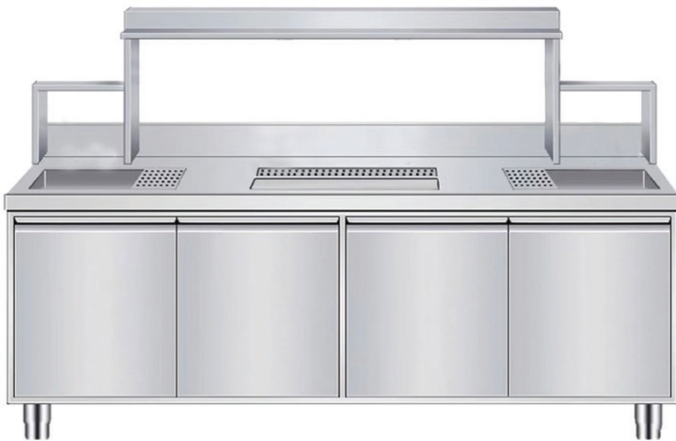

Bubble Tea Work Station

Stainless Steel

METAL304

Features

Constructed heavy duty corrosion resistant 16 gauge stainless steel

Swing Doors

Large ice bin conveniently located in the middle of the station

Units include pre-punched holes for faucets, faucets are included for BTS-270 units

Thoughtfully constructed with overshelves for extra storage

Drains can be removed for easy cleaning

Custom sizes are available upon request

BTS-150

BTS-270

SPECIFICATIONS

MODEL	EXT. DIMENSIONS W x D x H (in)	# of Sink Bowls	# of Doors
BTS-180	70.9 x 29.9 x 55.1	2	4
BTS-270	108 x 28 x 49.5	2	6