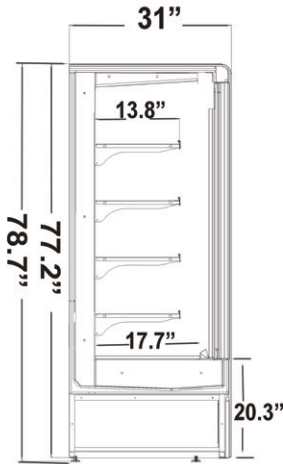

## Specifications

Model	Shelf No.	Ext. Dimensions W x D x H (in)	V/Hz/Ph	AMPS	HP	NEMA PLUG	Power	Storage Capacity(cu./ft)
GNG-39	4	36.3 x 31 x 78.7	115/60/1	6.5A		5-20R	1250W	13.4
GNG-52	4	51.6 x 31 x 78.7	115/60/1	10.8A		5-20R	1750W	17.75
GNG-59	4	59.1x 31 x 78.7	115/60/1	11.5A		5-30P	2400W	20.5
GNG-76	4	76.2 x 31 x 78.7	208/60/1	12.2A		6-30P	2550W	26.7

# 31" Deep Grab & Go Open Display Case, 76.2" Wide

GNG-39  5-20R

GNG-52  5-20R

GNG-59  5-30P

GNG-76  6-30P

Certified To ANSI/NSF 7 Standards

If the data and structure update, without notice, subject to material object.