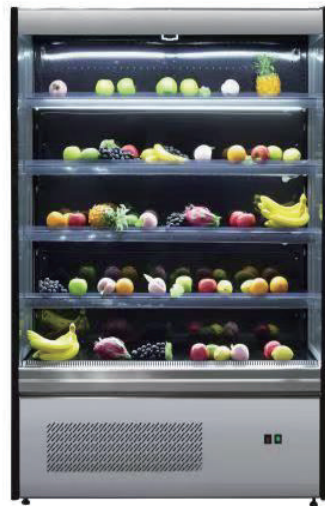

GNG-52 5-20R