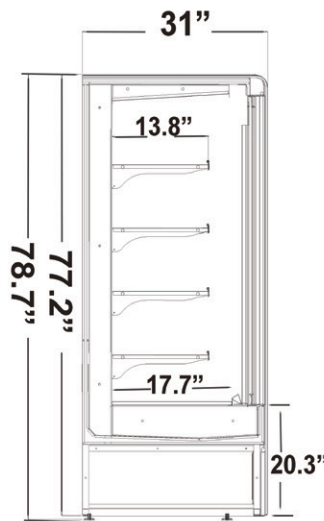

# 31" Deep Grab & Go Open Display Case, 76.2" Wide

## Specifications

Model	Shelf No.	Ext. Dimensions W x D x H (in)	V/Hz/Ph	AMPS	HP	NEMA PLUG	Power	Storage Capacity(cu./ft)
GNG-39	4	36.3 x 31 x 78.7	115/60/1	6.5A		5-20R	1250W	13.4
GNG-52	4	51.6 x 31 x 78.7	115/60/1	10.8A		5-20R	1750W	17.75
GNG-59	4	59.1x 31 x 78.7	115/60/1	11.5A		5-30P	2400W	20.5
GNG-76	4	76.2 x 31 x 78.7	208/60/1	12.2A		6-30P	2550W	26.7

# 31" Deep Grab & Go Open Display Case, 76.2" Wide

GNG-39  5-20R

GNG-52  5-20R

GNG-59  5-30P

GNG-76  6-30P

Certified To ANSI/NSF 7 Standards

If the data and structure update, without notice, subject to material object.