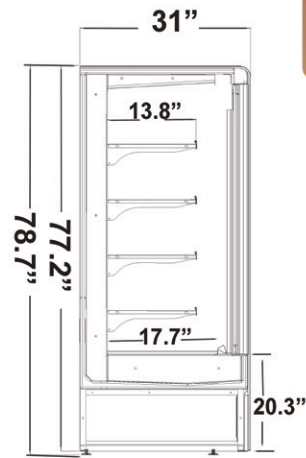

## Specifications

Model	Shelf No.	Ext. Dimensions W x D x H (in)	V/Hz/Ph	AMPS	HP	NEMA PLUG	Power	Storage Capacity(cu./ft)
GNG-39	4	36.3 x 31 x 78.7	115/60/1	6.5A		5-20R	1250W	13.4
GNG-52	4	51.6 x 31 x 78.7	115/60/1	10.8A		5-20R	1750W	17.75
GNG-59	4	59.1x 31 x 78.7	115/60/1	11.5A		5-30P	2400W	20.5
GNG-76	4	76.2 x 31 x 78.7	208/60/1	12.2A		6-30P	2550W	26.7

# 31" Deep Grab & Go Open Display Case, 76.2" Wide

GNG-39  5-20R

GNG-52  5-20R

GNG-59  5-30P

GNG-76  6-30P

Certified To ANSI/NSF 7 Standards

If the data and structure update, without notice, subject to material object.