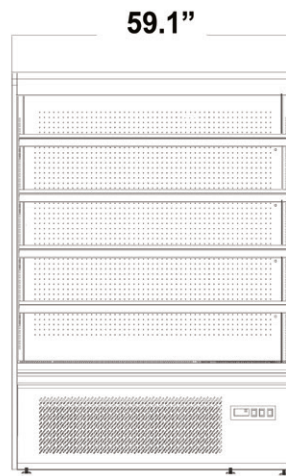

## Specifications

Model	Shelf No.	Ext. Dimensions W x D x H (in)	V/Hz/Ph	AMPS	HP	NEMA PLUG	Power	Storage Capacity(cu./ft)
GNG-39	4	36.3 x 31 x 78.7	115/60/1	6.5A		5-20R	1250W	13.4
GNG-52	4	51.6 x 31 x 78.7	115/60/1	10.8A		5-20R	1750W	17.75
GNG-59	4	59.1x 31 x 78.7	115/60/1	11.5A		5-30P	2400W	20.5
GNG-76	4	76.2 x 31 x 78.7	208/60/1	12.2A		6-30P	2550W	26.7

# 31" Deep Grab & Go Open Display Case, 76.2" Wide

GNG-39  5-20R

GNG-52  5-20R

GNG-59  5-30P

GNG-76  6-30P

Certified To ANSI/NSF 7 Standards

If the data and structure update, without notice, subject to material object.