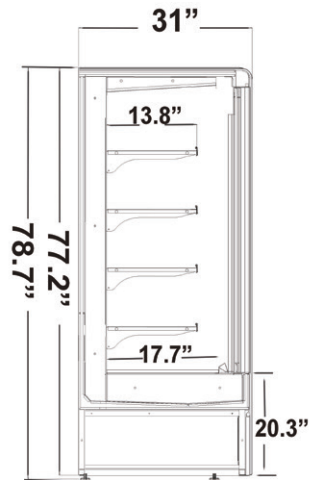

## Specifications

Model	Shelf No.	Ext. Dimensions W x D x H (in)	V/Hz/Ph	AMPS	HP	NEMA PLUG	Power	Storage Capacity(cu./ft)
GNG-39	4	36.3 x 31 x 78.7	115/60/1	6.5A		5-20R	1250W	13.4
GNG-52	4	51.6 x 31 x 78.7	115/60/1	10.8A		5-20R	1750W	17.75
GNG-59	4	59.1x 31 x 78.7	115/60/1	11.5A		5-30P	2400W	20.5
GNG-76	4	76.2 x 31 x 78.7	208/60/1	12.2A		6-30P	2550W	26.7

# 31" Deep Grab & Go Open Display Case, 76.2" Wide

GNG-39  5-20R

GNG-52  5-20R

GNG-59  5-30P

GNG-76  6-30P

Certified To ANSI/NSF 7 Standards

If the data and structure update, without notice, subject to material object.