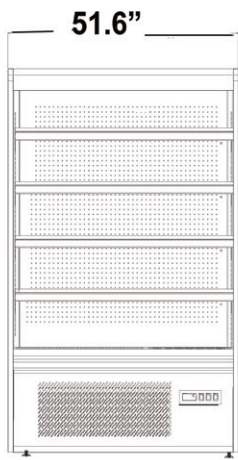

# 31" Deep Grab & Go Open Display Case, 76.2" Wide

## Specifications

Model	Shelf No.	Ext. Dimensions W x D x H (in)	V/Hz/Ph	AMPS	HP	NEMA PLUG	Power	Storage Capacity(cu./ft)
GNG-39	4	36.3 x 31 x 78.7	115/60/1	6.5A		5-20R	1250W	13.4
GNG-52	4	51.6 x 31 x 78.7	115/60/1	10.8A		5-20R	1750W	17.75
GNG-59	4	59.1x 31 x 78.7	115/60/1	11.5A		5-30P	2400W	20.5
GNG-76	4	76.2 x 31 x 78.7	208/60/1	12.2A		6-30P	2550W	26.7

# 31" Deep Grab & Go Open Display Case, 76.2" Wide

GNG-39  5-20R

GNG-52  5-20R

GNG-59  5-30P

GNG-76  6-30P

Certified To ANSI/NSF 7 Standards

If the data and structure update, without notice, subject to material object.