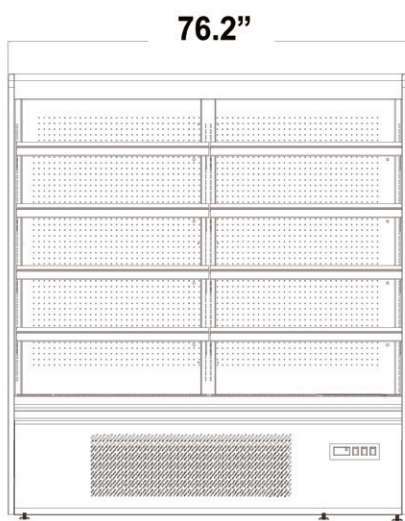

# 31" Deep Grab & Go Open Display Case, 76.2" Wide

## Specifications

Model	Shelf No.	Ext. Dimensions W x D x H (in)	V/Hz/Ph	AMPS	HP	NEMA PLUG	Power	Storage Capacity(cu./ft)
GNG-39	4	36.3 x 31 x 78.7	115/60/1	6.5A		5-20R	1250W	13.4
GNG-52	4	51.6 x 31 x 78.7	115/60/1	10.8A		5-20R	1750W	17.75
GNG-59	4	59.1x 31 x 78.7	115/60/1	11.5A		5-30P	2400W	20.5
GNG-76	4	76.2 x 31 x 78.7	208/60/1	12.2A		6-30P	2550W	26.7

# 31" Deep Grab & Go Open Display Case, 76.2" Wide

GNG-39  5-20R

GNG-52  5-20R

GNG-59  5-30P

GNG-76  6-30P

Certified To ANSI/NSF 7 Standards

If the data and structure update, without notice, subject to material object.