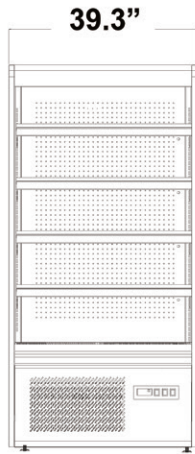

## Specifications

Model	Shelf No.	Ext. Dimensions W x D x H (in)	V/Hz/Ph	AMPS	HP	NEMA PLUG	Power	Storage Capacity(cu./ft)
GNG-39	4	36.3 x 31 x 78.7	115/60/1	6.5A		5-20R	1250W	13.4
GNG-52	4	51.6 x 31 x 78.7	115/60/1	10.8A		5-20R	1750W	17.75
GNG-59	4	59.1x 31 x 78.7	115/60/1	11.5A		5-30P	2400W	20.5
GNG-76	4	76.2 x 31 x 78.7	208/60/1	12.2A		6-30P	2550W	26.7

# 31" Deep Grab & Go Open Display Case, 76.2" Wide

GNG-39  5-20R

GNG-52  5-20R

GNG-59  5-30P

GNG-76  6-30P

Certified To ANSI/NSF 7 Standards

If the data and structure update, without notice, subject to material object.