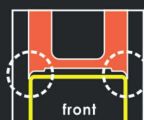

Japanese Quality and Technology for **Vaimo** Series

Supporting tip shape driver (Staple driving plate)

Prevents deformation by pushing just above the staple legs with micro-supports on right and left sides. The driving plate precisely guards both shoulders of the staple, applying concentrated force from above prevents deformation of the slender staple.

Staple holder & staple guide

The plate spring supports the bottom of the staple arch and prevents deformation. Prevents deformation and staple ejections by holding the staple which is pushed by the driving plate.

Double-stage clincher

By adopting two angles on the receiving surface, staples are caught with certainty. The mechanism clinches the staple, even when the entry angle changes due to the thickness of the document.

Special fine staple for **Vaimo** series

No.11 staples enable light stapling feeling and a smart impression on the document because the diameter of No.11 staples is finer than 24/6 & 26/6 .