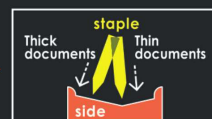

Just right, ergonomic design

| HD-11FL / Vaimo11 FLAT Blister packages are also available for HD-11FL.

	HD-11FL/GL			HD-11FLK/EUR	
Product name					
	Color	WHITE	RED	BLACK	
Product code	HD92403	HD92404	HD92405		
EAN code	4902870822286	4902870822293	4902870822309		
Dimensions	W30 x D107 x H68 mm				
Weight (Net / Gross)	165 g / 207 g				
Insertion depth	28 mm				
Carton quantity	1 / 5 / 50				
Staples & Stapling capacity		40 sheets (64gsm) 32 sheets (80gsm)			

Japanese Quality and Technology for **Vaimo** Series

HD-11FL

HD-11UFL

Supporting tip shape driver (Staple driving plate)

Prevents deformation by pushing just above the staple legs with micro-supports on right and left sides. The driving plate precisely guards both shoulders of the staple, applying concentrated force from above prevents deformation of the slender staple.

Double-stage clincher

By adopting two angles on the receiving surface, staples are caught with certainty. The mechanism clinches the staple, even when the entry angle changes due to the thickness of the document.