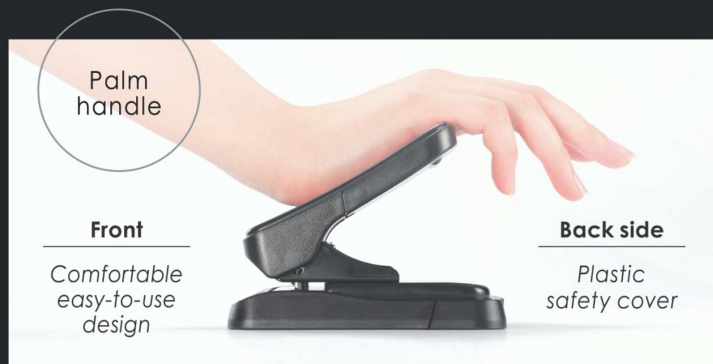

Palm handle

Front

Comfortable easy-to-use design

Back side

Plastic safety cover

Hollow cutter blade & Paper chip pushrod