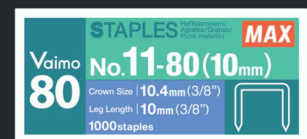

Magazine slides out with the press of a button.

Flat Clinch

Papers stack neatly and evenly.

Beautiful fine staple

Beautiful fine staple gives a smart impression on the document. Without changing staples, the No.11-80 (10mm) staple works on documents from 2 pages all the way up to 80 pages (64gsm paper).

Product name
Color

HD-11UFL/ GL RED

HD-11UFL/ GL WHITE

Product code	HD93401	HD93402
EAN code	4902870815004	4902870815011
Dimensions	W63 x D202 x H153 mm	
Weight (Net / Gross)	690 g / 800 g	
Insertion depth	30mm	
Carton quantity	1 / 10	