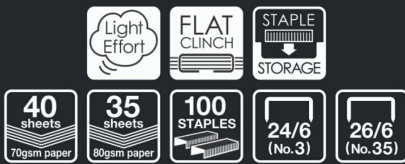

Dimple

58mm height

Product name
Color

HD-10TL/ GL BLACK

HD-10TL/ GL GREEN

HD-10TL/ GL PINK

Product code	HD92406	HD92407	HD92408
EAN code	4902870835910	4902870835927	4902870839314
Dimensions	W29 x D109 x H58 mm		
Weight (Net/Gross)	135g / 150g		
Insertion depth	53 mm		
Carton quantity	1 / 5 / 50		

Staples &
Stapling capacity

20 sheets (64gsm)
16 sheets (80gsm)

HD-55FL

Powerful and Light effort stapler with a comfortable soft-touch handle

Stands Vertically

Storage for spare staples

	HD-55FL/ GL RED	HD-55FL/ GL GRAY
Product name	24/6, 26/6 STAPLER HD-55FL	24/6, 26/6 STAPLER HD-55FL
Color	GL RED	GL GRAY
Product code	HD91661	HD91662
EAN code	4902870814748	4902870814755
Dimensions	W41 x D131 x H85 mm	
Weight (Net /Gross)	271g / 295g	
Insertion depth	34 mm	
Carton quantity	1 / 5 / 30	
Staples & Stapling capacity		
	40 sheets (70gsm)	35 sheets (80gsm)