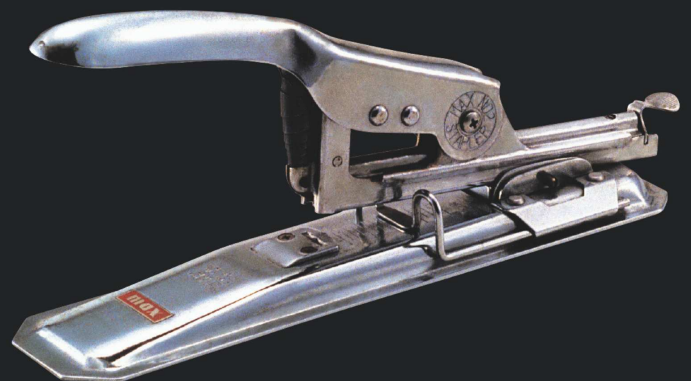

We have researched and created new functions such as "flat-clinch" and "light effort". Functions which our customers feel are convenient, whenever they use our products. Specifically, our research keeps us close to our customer's needs by having members of our product planning division and R&D staff actually visit customers using our staplers, seriously consider ways to improve their satisfaction, and grasp new functions which can be used for stapler innovation.

However, until now we have not actively promoted our brand in areas besides Japan and Asia. Perhaps our enthusiastic artisan spirit has kept our focus on doing our utmost for customers close to Japan, and kept Westerners from knowing and understanding our brand. MAX JAPAN will be different from now on. We will deliver superior Max products to the entire world, and aim to put a smile on the face of all the people who use our products.

Pioneering stapler design and manufacture over 70 years

MAX was established in 1942.

Our first stapler "Yamako Smart" was launched in 1946, and continues to be a long selling item with its original beautiful chromium plating design. We also developed Japan's first handy stapler in 1952, and proceeded to pioneer the mechanisms for the world's first "Flat Clinch" staplers.

Due to our philosophy of only producing high quality products, we continually strive to achieve ultimate functionality and quality.