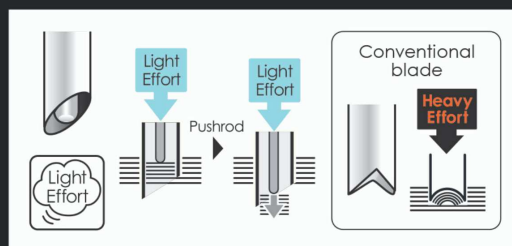

Front

Comfortable easy-to-use design

Back side

Plastic safety cover

Hollow cutter blade & Paper chip pushrod

Paper centering guide

Adjust the paper centering guide to set the document to center position.

clear indicator window