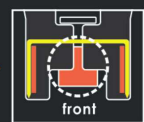

Just right, ergonomic design

| HD-11FL / Vaimo11 FLAT Blister packages are also available for HD-11FL.

	HD-11FL/GL			HD-11FLK/EUR	
Product name					
	Color	WHITE	RED	BLACK	
Product code	HD92403	HD92404	HD92405		
EAN code	4902870822286	4902870822293	4902870822309		
Dimensions	W30 x D107 x H68 mm				
Weight (Net / Gross)	165 g / 207 g				
Insertion depth	28 mm				
Carton quantity	1 / 5 / 50				
Staples & Stapling capacity		40 sheets (64gsm) 32 sheets (80gsm)			

Japanese Quality and Technology for **Vaimo** Series

HD-11FL

HD-11UFL

Supporting tip shape driver (Staple driving plate)

Prevents deformation by pushing just above the staple legs with micro-supports on right and left sides. The driving plate precisely guards both shoulders of the staple, applying concentrated force from above prevents deformation of the slender staple.

Staple holder & staple guide

The plate spring supports the bottom of the staple arch and prevents deformation. Prevents deformation and staple ejections by holding the staple which is pushed by the driving plate.