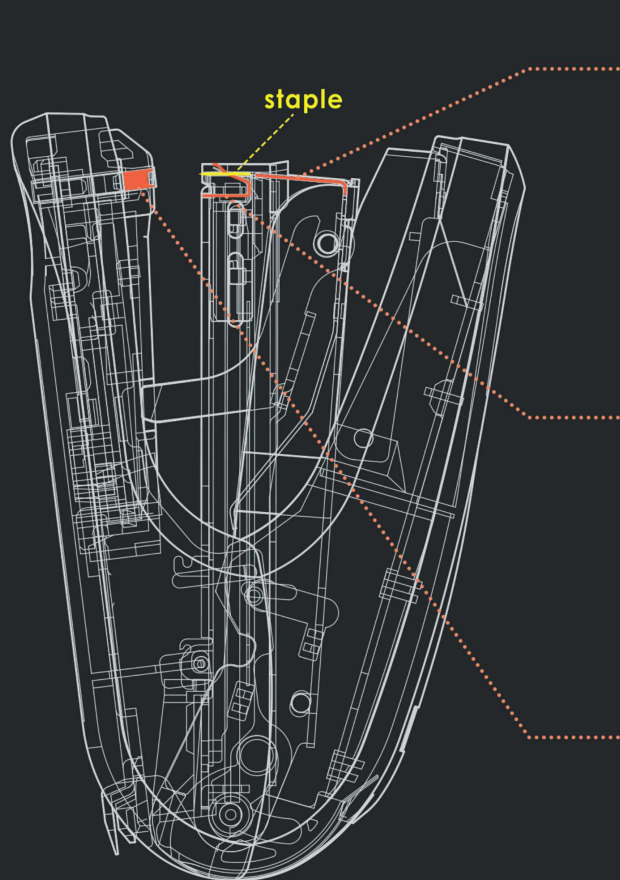

Just right, ergonomic design

| HD-11FL / Vaimo11 FLAT Blister packages are also available for HD-11FL.

	HD-11FL/GL			HD-11FLK/EUR	
Product name					
	Color	WHITE	RED	BLACK	
Product code	HD92403	HD92404	HD92405		
EAN code	4902870822286	4902870822293	4902870822309		
Dimensions	W30 x D107 x H68 mm				
Weight (Net / Gross)	165 g / 207 g				
Insertion depth	28 mm				
Carton quantity	1 / 5 / 50				
Staples & Stapling capacity		40 sheets (64gsm) 32 sheets (80gsm)			

Japanese Quality and Technology for **Vaimo** Series

HD-11FL

HD-11UFL

Supporting tip shape driver (Staple driving plate)

Prevents deformation by pushing just above the staple legs with micro-supports on right and left sides. The driving plate precisely guards both shoulders of the staple, applying concentrated force from above prevents deformation of the slender staple.

Staple holder & staple guide

The plate spring supports the bottom of the staple arch and prevents deformation. Prevents deformation and staple ejections by holding the staple which is pushed by the driving plate.