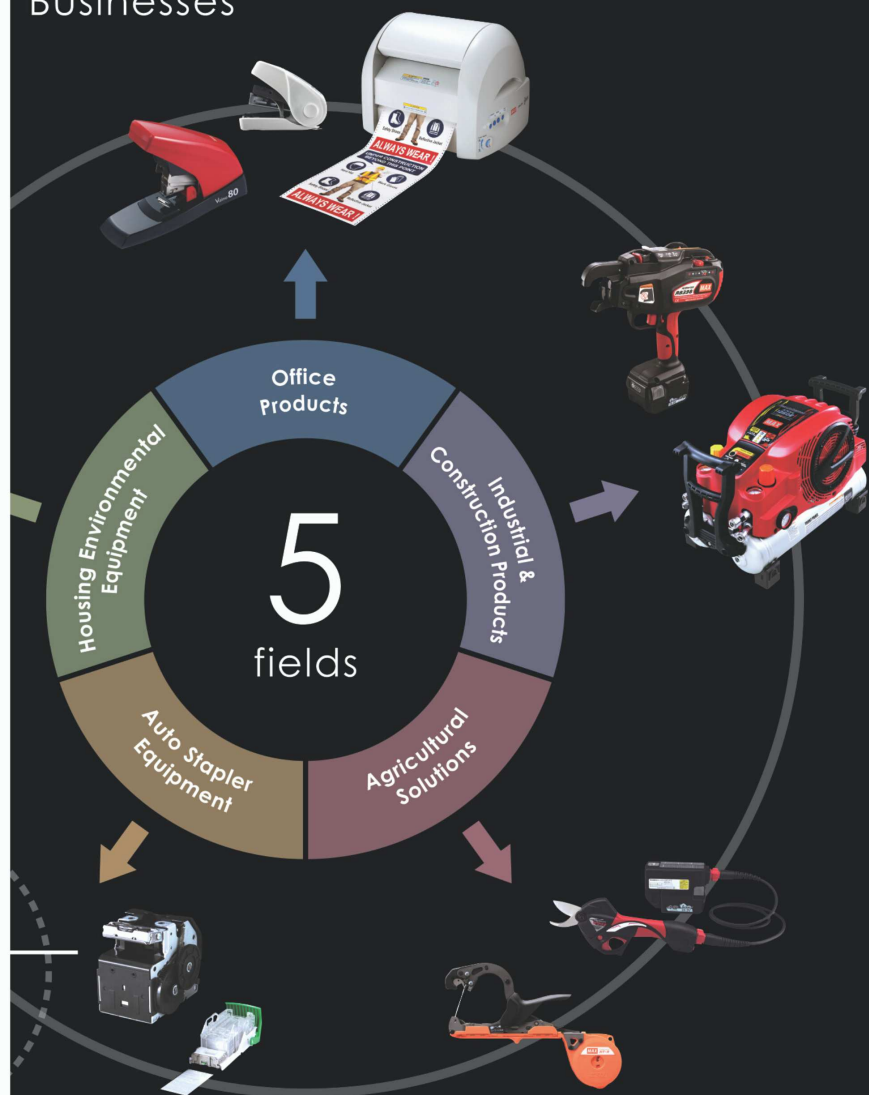

CONTENTS

Premier Series

No.11 STAPLER 3
HD-11UFL (Vaimo80)
HD-11FL (Vaimo FLAT)
Japanese Quality and Technology
for Vaimo Series

No.10 STAPLER 7
HD-10XS / HD-10TL

24/6, 26/6 STAPLER 8
HD-55FL

HOLE PUNCH 9
DP-15T, 35T

Standard Lineup

Standard & Handy Stapler 10
HD-50F / HD-50DF
HD-50, 50R / HD-88, 88R
HD-10 / HD-10D

Pliers Type Stapler 11
HP- 88

Long Arm Stapler
HD-35L

Heavy Duty Stapler 12
HD-3DF
HD-12N/13 / HD-12N/17 / HD-12N/24
HD-12F / HD-12L/17
Staples

Specifications 14
Manufacturing plants