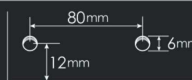

DP-15T/GL BLACK

DP-15T/GL RED

DP-35T/GL BLACK

Product code	DP90341	HD92342	DP90344
EAN code	4902870815141	4902870815158	4902870815172
Dimensions	W119 x D79 x H74 mm		W119 x D123 x H123 mm
Weight (Net /Gross)	212g / 250g		423g / 475g
Punching capacity	12 sheets (80gsm)		28 sheets (80gsm)
Carton quantity	1 / 10 / 40		1 / 30

Hole size

Standard & Handy Stapler

HD-50F
Half Strip Stapler

- Black
- Gray
- Dark Blue

HD-50DF
Full Strip Stapler

- Black
- Gray
- Dark Blue

HD-50
Standard Stapler

- Black
- Gray
- Blue
- Pink
- Beige