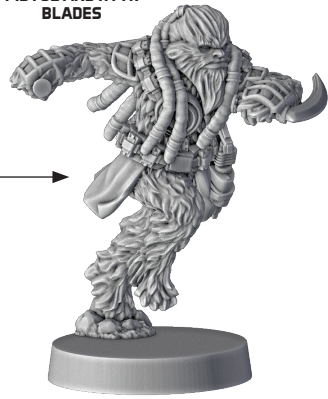

STAR WARS™

LEGION™

WOOKIEE WARRIORS UNIT EXPANSION

ALL PARTS SHOULD BE ASSEMBLED USING PLASTIC GLUE.

- V1** ASSEMBLY VARIANT 1
- V2** ASSEMBLY VARIANT 2
- V3** ASSEMBLY VARIANT 3

WOOKIEE CHIEFTAIN

UNIT LEADER WITH KASHYYYK PISTOL AND RYYK BLADE

BOWCASTER WOOKIEE HEAVY WEAPON

UNIT LEADER WITH X1 CARBINE

V1

WOOKIEE WARRIOR WITH KASHYYYK PISTOL AND RYYK BLADES

V2

BATTLE SHIELD WOOKIEE HEAVY WEAPON WITH OPTIONAL X1 CARBINE

V3

WOOKIEE WARRIOR WITH X1 CARBINE

V1

WOOKIEE WARRIOR WITH KASHYYYK PISTOL AND RYYK BLADES

V2

LONG GUN WOOKIEE HEAVY WEAPON WITH OPTIONAL RYYK BLADES

V3

WOOKIEE WARRIOR WITH X1 CARBINE

COMPONENT LIST

- 6 Wookiee Warrior Miniatures
- 6 27mm Bases
- 5 Order Tokens
- 1 Suppression Token
- 2 Surge Tokens
- 1 Wookiee Chieftain Unit Card
- 4 Wookiee Warriors Unit Cards
 - » Noble Fighters
 - » Freedom Fighters
 - » Kashyyyk Defenders
 - » Kashyyyk Resistance
- 3 Command Cards
 - » Grroooogrrraaaaawrrrrrrrrmph
 - » Mrowgh Ghrrmrowrig!
 - » YHWARGGHHHHHHHHHHH!
- 8 Upgrade Cards
 - » 1 Battle Shield Wookiee
 - » 1 Bowcaster Wookiee
 - » 1 Inspiring Presence
 - » 1 Into the Fray
 - » 1 Long Gun Wookiee
 - » 1 Portable Scanner
 - » 1 Recon Intel
 - » 1 Tenacity