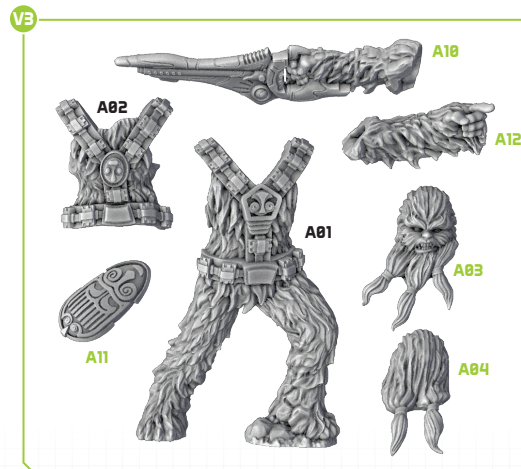

STAR WARS™

LEGION™

WOOKIEE WARRIORS UNIT EXPANSION

ALL PARTS SHOULD BE ASSEMBLED USING PLASTIC GLUE.

- V1** ASSEMBLY VARIANT 1
- V2** ASSEMBLY VARIANT 2
- V3** ASSEMBLY VARIANT 3

WOOKIEE CHIEFTAIN

UNIT LEADER WITH KASHYYYK PISTOL AND RYYK BLADE

BOWCASTER WOOKIEE HEAVY WEAPON

UNIT LEADER WITH X1 CARBINE

V1

WOOKIEE WARRIOR WITH KASHYYYK PISTOL AND RYYK BLADES

V2

BATTLE SHIELD WOOKIEE HEAVY WEAPON WITH OPTIONAL X1 CARBINE

V3

WOOKIEE WARRIOR WITH X1 CARBINE

V1

WOOKIEE WARRIOR WITH KASHYYYK PISTOL AND RYYK BLADES

V2

LONG GUN WOOKIEE HEAVY WEAPON WITH OPTIONAL RYYK BLADES

V3

WOOKIEE WARRIOR WITH X1 CARBINE

COMPONENT LIST

- 6 Wookiee Warrior Miniatures
- 6 27mm Bases
- 5 Order Tokens
- 1 Suppression Token
- 2 Surge Tokens
- 1 Wookiee Chieftain Unit Card
- 4 Wookiee Warriors Unit Cards
 - » Noble Fighters
 - » Freedom Fighters
 - » Kashyyyk Defenders
 - » Kashyyyk Resistance
- 3 Command Cards
 - » Grroooogrrraaaaawrrrrrrrrmph
 - » Mrowgh Ghrrmrowrig!
 - » YHWARGGHHHHHHHHHHH!
- 8 Upgrade Cards
 - » 1 Battle Shield Wookiee
 - » 1 Bowcaster Wookiee
 - » 1 Inspiring Presence
 - » 1 Into the Fray
 - » 1 Long Gun Wookiee
 - » 1 Portable Scanner
 - » 1 Recon Intel
 - » 1 Tenacity