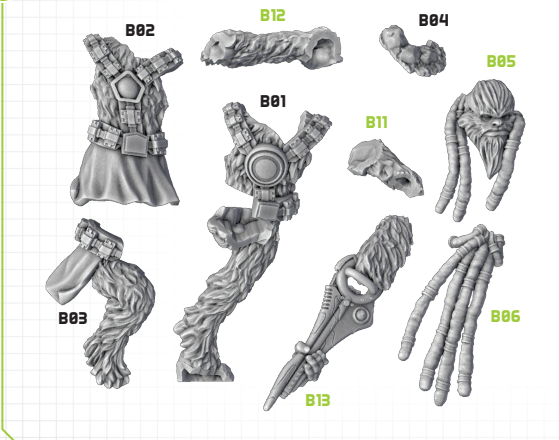

STAR WARS™

LEGION™

WOOKIEE WARRIORS UNIT EXPANSION

ALL PARTS SHOULD BE ASSEMBLED USING PLASTIC GLUE.

- V1** ASSEMBLY VARIANT 1
- V2** ASSEMBLY VARIANT 2
- V3** ASSEMBLY VARIANT 3

WOOKIEE CHIEFTAIN

UNIT LEADER WITH KASHYYYK PISTOL AND RYYK BLADE

BOWCASTER WOOKIEE HEAVY WEAPON

UNIT LEADER WITH X1 CARBINE

V1

WOOKIEE WARRIOR WITH KASHYYYK PISTOL AND RYYK BLADES

V2

BATTLE SHIELD WOOKIEE HEAVY WEAPON WITH OPTIONAL X1 CARBINE

V3

WOOKIEE WARRIOR WITH X1 CARBINE

V1

WOOKIEE WARRIOR WITH KASHYYYK PISTOL AND RYYK BLADES

V2

LONG GUN WOOKIEE HEAVY WEAPON WITH OPTIONAL RYYK BLADES

V3

WOOKIEE WARRIOR WITH X1 CARBINE

COMPONENT LIST

- 6 Wookiee Warrior Miniatures
- 6 27mm Bases
- 5 Order Tokens
- 1 Suppression Token
- 2 Surge Tokens
- 1 Wookiee Chieftain Unit Card
- 4 Wookiee Warriors Unit Cards
 - » Noble Fighters
 - » Freedom Fighters
 - » Kashyyyk Defenders
 - » Kashyyyk Resistance
- 3 Command Cards
 - » Grroooogrrraaaaawrrrrrrrrmph
 - » Mrowgh Ghrrmrowrig!
 - » YHWARGGHHHHHHHHHHH!
- 8 Upgrade Cards
 - » 1 Battle Shield Wookiee
 - » 1 Bowcaster Wookiee
 - » 1 Inspiring Presence
 - » 1 Into the Fray
 - » 1 Long Gun Wookiee
 - » 1 Portable Scanner
 - » 1 Recon Intel
 - » 1 Tenacity