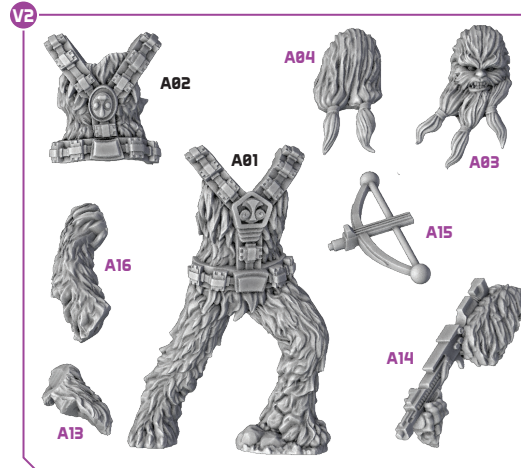

STAR WARS™

LEGION™

WOOKIEE WARRIORS UNIT EXPANSION

ALL PARTS SHOULD BE ASSEMBLED USING PLASTIC GLUE.

- V1** ASSEMBLY VARIANT 1
- V2** ASSEMBLY VARIANT 2
- V3** ASSEMBLY VARIANT 3

WOOKIEE CHIEFTAIN

UNIT LEADER WITH KASHYYYK PISTOL AND RYYK BLADE

BOWCASTER WOOKIEE HEAVY WEAPON

UNIT LEADER WITH X1 CARBINE

V1

WOOKIEE WARRIOR WITH KASHYYYK PISTOL AND RYYK BLADES

V2

BATTLE SHIELD WOOKIEE HEAVY WEAPON WITH OPTIONAL X1 CARBINE

V3

WOOKIEE WARRIOR WITH X1 CARBINE

V1

WOOKIEE WARRIOR WITH KASHYYYK PISTOL AND RYYK BLADES

V2

LONG GUN WOOKIEE HEAVY WEAPON WITH OPTIONAL RYYK BLADES

V3

WOOKIEE WARRIOR WITH X1 CARBINE

COMPONENT LIST

- 6 Wookiee Warrior Miniatures
- 6 27mm Bases
- 5 Order Tokens
- 1 Suppression Token
- 2 Surge Tokens
- 1 Wookiee Chieftain Unit Card
- 4 Wookiee Warriors Unit Cards
 - » Noble Fighters
 - » Freedom Fighters
 - » Kashyyyk Defenders
 - » Kashyyyk Resistance
- 3 Command Cards
 - » Grroooogrrraaaaawrrrrrrrrmph
 - » Mrowgh Ghrrmrowrig!
 - » YHWARGGHHHHHHHHHHH!
- 8 Upgrade Cards
 - » 1 Battle Shield Wookiee
 - » 1 Bowcaster Wookiee
 - » 1 Inspiring Presence
 - » 1 Into the Fray
 - » 1 Long Gun Wookiee
 - » 1 Portable Scanner
 - » 1 Recon Intel
 - » 1 Tenacity