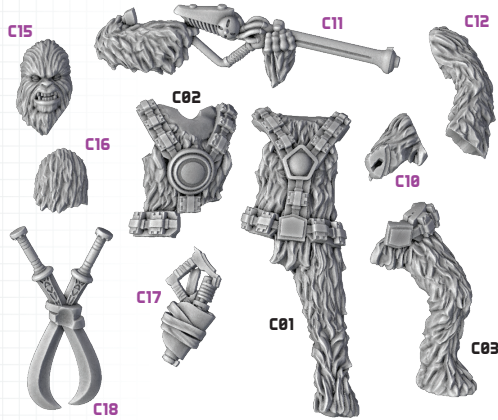

STAR WARS™

LEGION™

WOOKIEE WARRIORS UNIT EXPANSION

ALL PARTS SHOULD BE ASSEMBLED USING PLASTIC GLUE.

- V1** ASSEMBLY VARIANT 1
- V2** ASSEMBLY VARIANT 2
- V3** ASSEMBLY VARIANT 3

WOOKIEE CHIEFTAIN

UNIT LEADER WITH KASHYYYK PISTOL AND RYYK BLADE

BOWCASTER WOOKIEE HEAVY WEAPON

UNIT LEADER WITH X1 CARBINE

V1

WOOKIEE WARRIOR WITH KASHYYYK PISTOL AND RYYK BLADES

V2

BATTLE SHIELD WOOKIEE HEAVY WEAPON WITH OPTIONAL X1 CARBINE

V3

WOOKIEE WARRIOR WITH X1 CARBINE

V1

WOOKIEE WARRIOR WITH KASHYYYK PISTOL AND RYYK BLADES

V2

LONG GUN WOOKIEE HEAVY WEAPON WITH OPTIONAL RYYK BLADES

V3

WOOKIEE WARRIOR WITH X1 CARBINE

COMPONENT LIST

- 6 Wookiee Warrior Miniatures
- 6 27mm Bases
- 5 Order Tokens
- 1 Suppression Token
- 2 Surge Tokens
- 1 Wookiee Chieftain Unit Card
- 4 Wookiee Warriors Unit Cards
 - » Noble Fighters
 - » Freedom Fighters
 - » Kashyyyk Defenders
 - » Kashyyyk Resistance
- 3 Command Cards
 - » Grroooogrrraaaaawrrrrrrrrmph
 - » Mrowgh Ghrrmrowrig!
 - » YHWARGGHHHHHHHHHHH!
- 8 Upgrade Cards
 - » 1 Battle Shield Wookiee
 - » 1 Bowcaster Wookiee
 - » 1 Inspiring Presence
 - » 1 Into the Fray
 - » 1 Long Gun Wookiee
 - » 1 Portable Scanner
 - » 1 Recon Intel
 - » 1 Tenacity