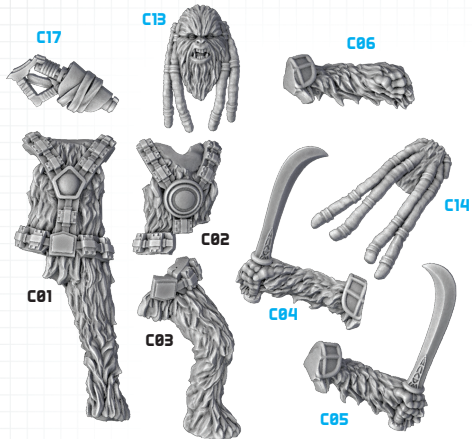

STAR WARS™

LEGION™

WOOKIEE WARRIORS UNIT EXPANSION

ALL PARTS SHOULD BE ASSEMBLED USING PLASTIC GLUE.

- V1** ASSEMBLY VARIANT 1
- V2** ASSEMBLY VARIANT 2
- V3** ASSEMBLY VARIANT 3

WOOKIEE CHIEFTAIN

UNIT LEADER WITH KASHYYYK PISTOL AND RYYK BLADE

BOWCASTER WOOKIEE HEAVY WEAPON

UNIT LEADER WITH X1 CARBINE

V1

WOOKIEE WARRIOR WITH KASHYYYK PISTOL AND RYYK BLADES

V2

BATTLE SHIELD WOOKIEE HEAVY WEAPON WITH OPTIONAL X1 CARBINE

V3

WOOKIEE WARRIOR WITH X1 CARBINE

V1

WOOKIEE WARRIOR WITH KASHYYYK PISTOL AND RYYK BLADES

V2

LONG GUN WOOKIEE HEAVY WEAPON WITH OPTIONAL RYYK BLADES

V3

WOOKIEE WARRIOR WITH X1 CARBINE

COMPONENT LIST

- 6 Wookiee Warrior Miniatures
- 6 27mm Bases
- 5 Order Tokens
- 1 Suppression Token
- 2 Surge Tokens
- 1 Wookiee Chieftain Unit Card
- 4 Wookiee Warriors Unit Cards
 - » Noble Fighters
 - » Freedom Fighters
 - » Kashyyyk Defenders
 - » Kashyyyk Resistance
- 3 Command Cards
 - » Grroooogrrraaaaawrrrrrrrrmph
 - » Mrowgh Ghrrmrowrig!
 - » YHWARGGHHHHHHHHHHH!
- 8 Upgrade Cards
 - » 1 Battle Shield Wookiee
 - » 1 Bowcaster Wookiee
 - » 1 Inspiring Presence
 - » 1 Into the Fray
 - » 1 Long Gun Wookiee
 - » 1 Portable Scanner
 - » 1 Recon Intel
 - » 1 Tenacity