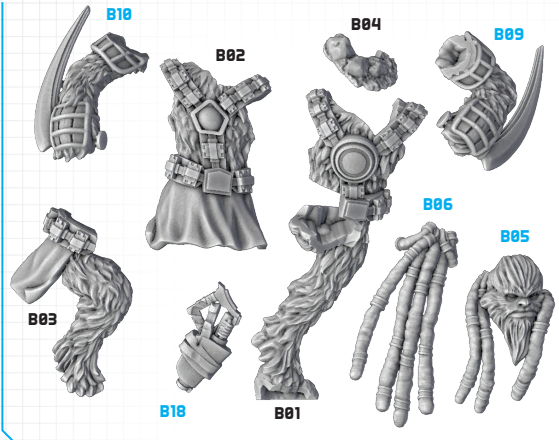

STAR WARS™

LEGION™

WOOKIEE WARRIORS UNIT EXPANSION

ALL PARTS SHOULD BE ASSEMBLED USING PLASTIC GLUE.

- V1** ASSEMBLY VARIANT 1
- V2** ASSEMBLY VARIANT 2
- V3** ASSEMBLY VARIANT 3

WOOKIEE CHIEFTAIN

UNIT LEADER WITH KASHYYYK PISTOL AND RYYK BLADE

BOWCASTER WOOKIEE HEAVY WEAPON

UNIT LEADER WITH X1 CARBINE

V1

WOOKIEE WARRIOR WITH KASHYYYK PISTOL AND RYYK BLADES

V2

BATTLE SHIELD WOOKIEE HEAVY WEAPON WITH OPTIONAL X1 CARBINE

V3

WOOKIEE WARRIOR WITH X1 CARBINE

V1

WOOKIEE WARRIOR WITH KASHYYYK PISTOL AND RYYK BLADES

V2

LONG GUN WOOKIEE HEAVY WEAPON WITH OPTIONAL RYYK BLADES

V3

WOOKIEE WARRIOR WITH X1 CARBINE

COMPONENT LIST

- 6 Wookiee Warrior Miniatures
- 6 27mm Bases
- 5 Order Tokens
- 1 Suppression Token
- 2 Surge Tokens
- 1 Wookiee Chieftain Unit Card
- 4 Wookiee Warriors Unit Cards
 - » Noble Fighters
 - » Freedom Fighters
 - » Kashyyyk Defenders
 - » Kashyyyk Resistance
- 3 Command Cards
 - » Grroooogrrraaaaawrrrrrrrrmph
 - » Mrowgh Ghrrmrowrig!
 - » YHWARGGHHHHHHHHHHH!
- 8 Upgrade Cards
 - » 1 Battle Shield Wookiee
 - » 1 Bowcaster Wookiee
 - » 1 Inspiring Presence
 - » 1 Into the Fray
 - » 1 Long Gun Wookiee
 - » 1 Portable Scanner
 - » 1 Recon Intel
 - » 1 Tenacity