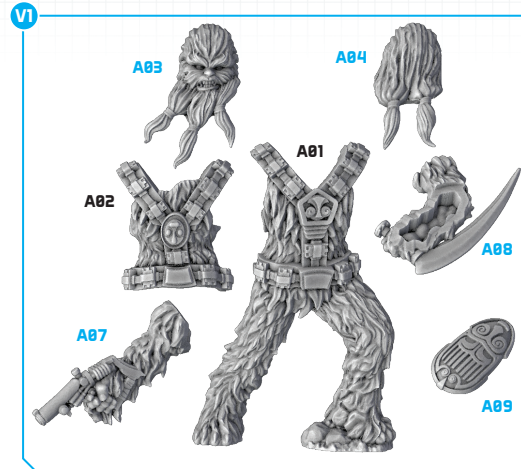

STAR WARS™

LEGION™

WOOKIEE WARRIORS UNIT EXPANSION

ALL PARTS SHOULD BE ASSEMBLED USING PLASTIC GLUE.

- V1** ASSEMBLY VARIANT 1
- V2** ASSEMBLY VARIANT 2
- V3** ASSEMBLY VARIANT 3

WOOKIEE CHIEFTAIN

UNIT LEADER WITH KASHYYYK PISTOL AND RYYK BLADE

BOWCASTER WOOKIEE HEAVY WEAPON

UNIT LEADER WITH X1 CARBINE

V1

WOOKIEE WARRIOR WITH KASHYYYK PISTOL AND RYYK BLADES

V2

BATTLE SHIELD WOOKIEE HEAVY WEAPON WITH OPTIONAL X1 CARBINE

V3

WOOKIEE WARRIOR WITH X1 CARBINE

V1

WOOKIEE WARRIOR WITH KASHYYYK PISTOL AND RYYK BLADES

V2

LONG GUN WOOKIEE HEAVY WEAPON WITH OPTIONAL RYYK BLADES

V3

WOOKIEE WARRIOR WITH X1 CARBINE

COMPONENT LIST

- 6 Wookiee Warrior Miniatures
- 6 27mm Bases
- 5 Order Tokens
- 1 Suppression Token
- 2 Surge Tokens
- 1 Wookiee Chieftain Unit Card
- 4 Wookiee Warriors Unit Cards
 - » Noble Fighters
 - » Freedom Fighters
 - » Kashyyyk Defenders
 - » Kashyyyk Resistance
- 3 Command Cards
 - » Grroooogrrraaaaawrrrrrrrrmph
 - » Mrowgh Ghrrmrowrig!
 - » YHWARGGHHHHHHHHHHH!
- 8 Upgrade Cards
 - » 1 Battle Shield Wookiee
 - » 1 Bowcaster Wookiee
 - » 1 Inspiring Presence
 - » 1 Into the Fray
 - » 1 Long Gun Wookiee
 - » 1 Portable Scanner
 - » 1 Recon Intel
 - » 1 Tenacity