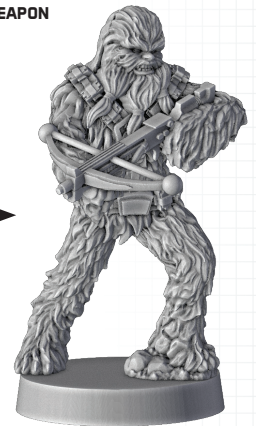

STAR WARS™

LEGION™

WOOKIEE WARRIORS UNIT EXPANSION

ALL PARTS SHOULD BE ASSEMBLED USING PLASTIC GLUE.

- V1** ASSEMBLY VARIANT 1
- V2** ASSEMBLY VARIANT 2
- V3** ASSEMBLY VARIANT 3

WOOKIEE CHIEFTAIN

UNIT LEADER WITH KASHYYYK PISTOL AND RYYK BLADE

BOWCASTER WOOKIEE HEAVY WEAPON

UNIT LEADER WITH X1 CARBINE

V1

WOOKIEE WARRIOR WITH KASHYYYK PISTOL AND RYYK BLADES

V2

BATTLE SHIELD WOOKIEE HEAVY WEAPON WITH OPTIONAL X1 CARBINE

V3

WOOKIEE WARRIOR WITH X1 CARBINE

V1

WOOKIEE WARRIOR WITH KASHYYYK PISTOL AND RYYK BLADES

V2

LONG GUN WOOKIEE HEAVY WEAPON WITH OPTIONAL RYYK BLADES

V3

WOOKIEE WARRIOR WITH X1 CARBINE

COMPONENT LIST

- 6 Wookiee Warrior Miniatures
- 6 27mm Bases
- 5 Order Tokens
- 1 Suppression Token
- 2 Surge Tokens
- 1 Wookiee Chieftain Unit Card
- 4 Wookiee Warriors Unit Cards
 - » Noble Fighters
 - » Freedom Fighters
 - » Kashyyyk Defenders
 - » Kashyyyk Resistance
- 3 Command Cards
 - » Grroooogrrraaaaawrrrrrrrrmph
 - » Mrowgh Ghrrmrowrig!
 - » YHWARGGHHHHHHHHHHH!
- 8 Upgrade Cards
 - » 1 Battle Shield Wookiee
 - » 1 Bowcaster Wookiee
 - » 1 Inspiring Presence
 - » 1 Into the Fray
 - » 1 Long Gun Wookiee
 - » 1 Portable Scanner
 - » 1 Recon Intel
 - » 1 Tenacity