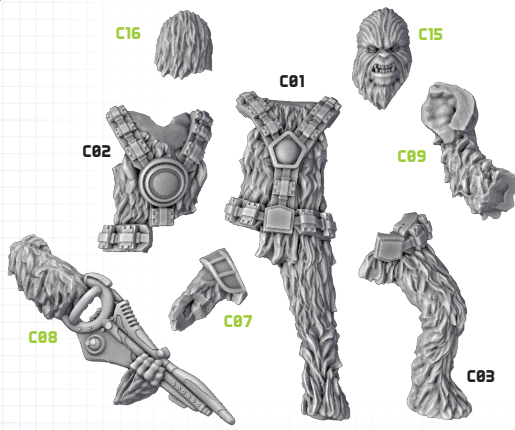

STAR WARS™

LEGION™

WOOKIEE WARRIORS UNIT EXPANSION

ALL PARTS SHOULD BE ASSEMBLED USING PLASTIC GLUE.

- V1** ASSEMBLY VARIANT 1
- V2** ASSEMBLY VARIANT 2
- V3** ASSEMBLY VARIANT 3

WOOKIEE CHIEFTAIN

UNIT LEADER WITH KASHYYYK PISTOL AND RYYK BLADE

BOWCASTER WOOKIEE HEAVY WEAPON

UNIT LEADER WITH X1 CARBINE

V1

WOOKIEE WARRIOR WITH KASHYYYK PISTOL AND RYYK BLADES

V2

BATTLE SHIELD WOOKIEE HEAVY WEAPON WITH OPTIONAL X1 CARBINE

V3

WOOKIEE WARRIOR WITH X1 CARBINE

V1

WOOKIEE WARRIOR WITH KASHYYYK PISTOL AND RYYK BLADES

V2

LONG GUN WOOKIEE HEAVY WEAPON WITH OPTIONAL RYYK BLADES

V3

WOOKIEE WARRIOR WITH X1 CARBINE

COMPONENT LIST

- 6 Wookiee Warrior Miniatures
- 6 27mm Bases
- 5 Order Tokens
- 1 Suppression Token
- 2 Surge Tokens
- 1 Wookiee Chieftain Unit Card
- 4 Wookiee Warriors Unit Cards
 - » Noble Fighters
 - » Freedom Fighters
 - » Kashyyyk Defenders
 - » Kashyyyk Resistance
- 3 Command Cards
 - » Grroooogrrraaaaawrrrrrrrrmph
 - » Mrowgh Ghrrmrowrig!
 - » YHWARGGHHHHHHHHHHH!
- 8 Upgrade Cards
 - » 1 Battle Shield Wookiee
 - » 1 Bowcaster Wookiee
 - » 1 Inspiring Presence
 - » 1 Into the Fray
 - » 1 Long Gun Wookiee
 - » 1 Portable Scanner
 - » 1 Recon Intel
 - » 1 Tenacity