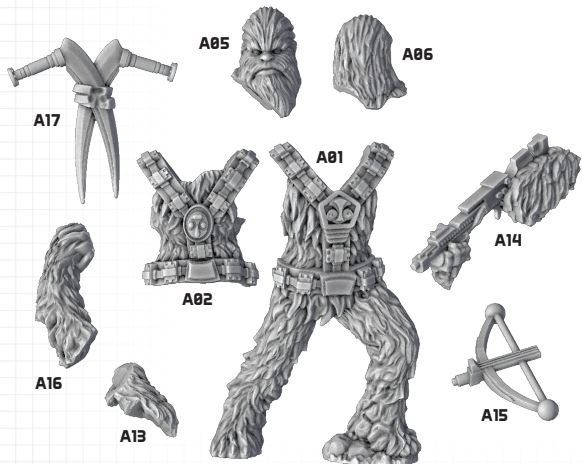

STAR WARS™

LEGION™

WOOKIEE WARRIORS UNIT EXPANSION

ALL PARTS SHOULD BE ASSEMBLED USING PLASTIC GLUE.

- V1** ASSEMBLY VARIANT 1
- V2** ASSEMBLY VARIANT 2
- V3** ASSEMBLY VARIANT 3

WOOKIEE CHIEFTAIN

UNIT LEADER WITH KASHYYYK PISTOL AND RYYK BLADE

BOWCASTER WOOKIEE HEAVY WEAPON

UNIT LEADER WITH X1 CARBINE

V1

WOOKIEE WARRIOR WITH KASHYYYK PISTOL AND RYYK BLADES

V2

BATTLE SHIELD WOOKIEE HEAVY WEAPON WITH OPTIONAL X1 CARBINE

V3

WOOKIEE WARRIOR WITH X1 CARBINE

V1

WOOKIEE WARRIOR WITH KASHYYYK PISTOL AND RYYK BLADES

V2

LONG GUN WOOKIEE HEAVY WEAPON WITH OPTIONAL RYYK BLADES

V3

WOOKIEE WARRIOR WITH X1 CARBINE

COMPONENT LIST

- 6 Wookiee Warrior Miniatures
- 6 27mm Bases
- 5 Order Tokens
- 1 Suppression Token
- 2 Surge Tokens
- 1 Wookiee Chieftain Unit Card
- 4 Wookiee Warriors Unit Cards
 - » Noble Fighters
 - » Freedom Fighters
 - » Kashyyyk Defenders
 - » Kashyyyk Resistance
- 3 Command Cards
 - » Grroooogrrraaaaawrrrrrrrrmph
 - » Mrowgh Ghrrmrowrig!
 - » YHWARGGHHHHHHHHHHH!
- 8 Upgrade Cards
 - » 1 Battle Shield Wookiee
 - » 1 Bowcaster Wookiee
 - » 1 Inspiring Presence
 - » 1 Into the Fray
 - » 1 Long Gun Wookiee
 - » 1 Portable Scanner
 - » 1 Recon Intel
 - » 1 Tenacity